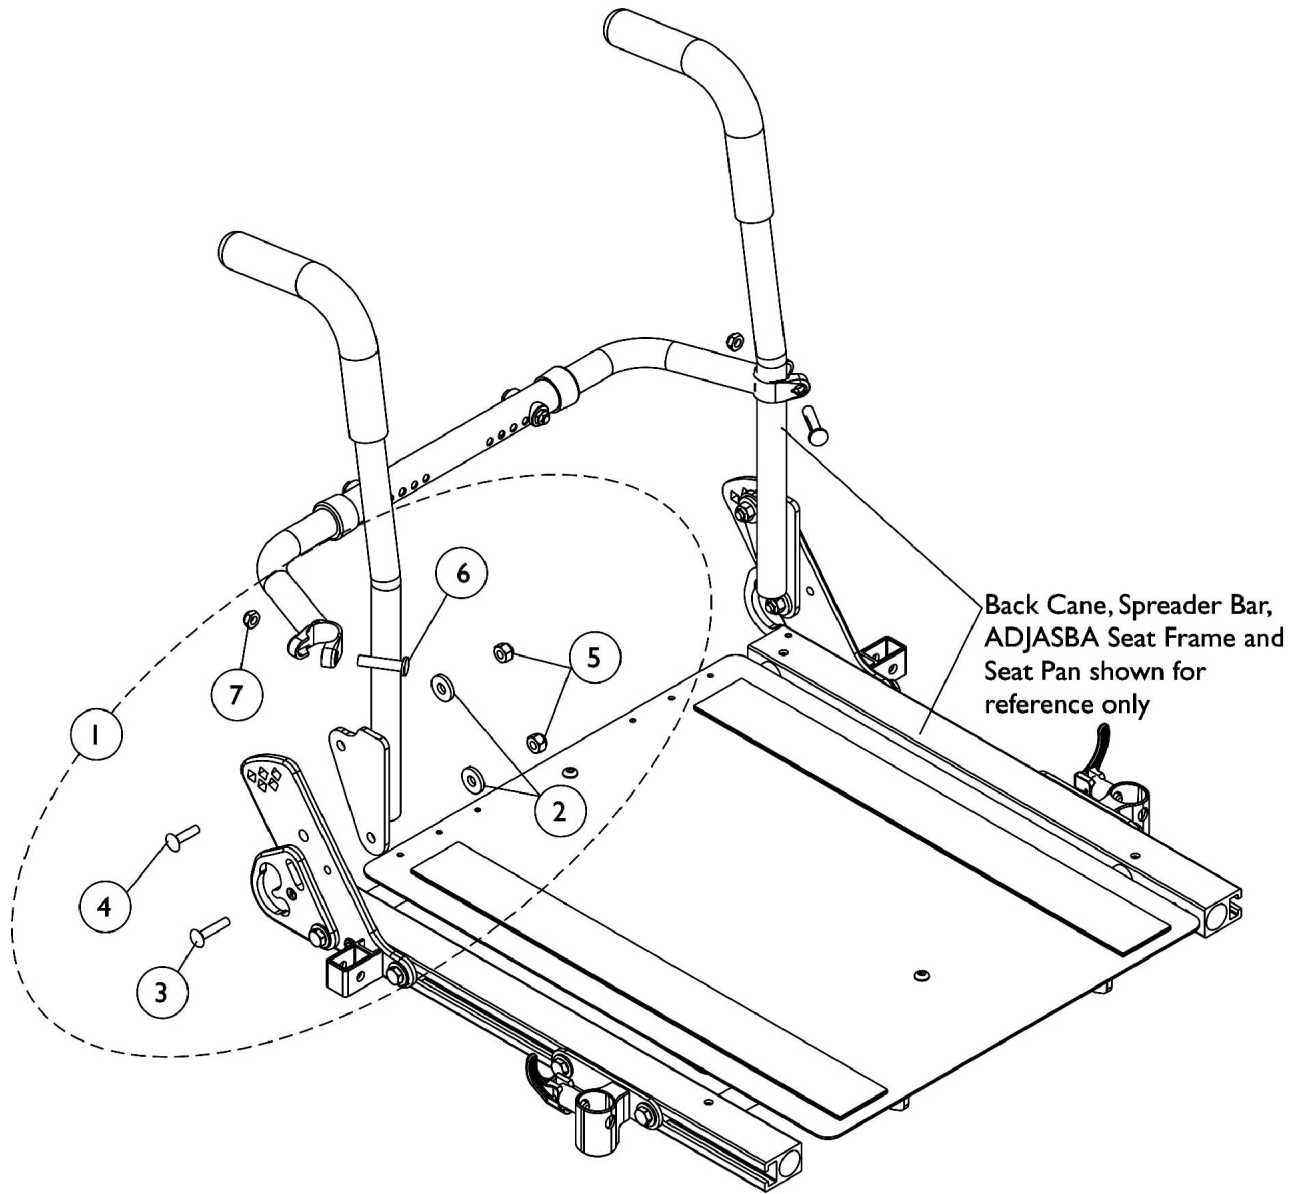

# Back Cane Attaching Hardware

## ADJASBA Seats with TRRO Option (16-22" Wide)

## Back Cane Attaching Hardware

### ADJASBA Seats with TRRO Option (16-22" Wide)

Item Number	Note	Part Number	Description	Quantity Per	
				Package	Assembly
1	A	1137234-NLA	NLA - Kit, Back Cane Mounting Hardware For TRRO Option (Pair)	2	1
2			Washer, Flat (21/64 x 53/64 x 7/64")	1	4
3			Bolt, Round Head Square Neck (5/16-18 x 1-1/4")	1	2
4			Bolt, Round Head Square Neck (5/16-18 x 1")	1	2
5			Locknut (5/16-18)	1	4
6			Screw w/ Lug (5/16-24 x 1-3/8")	1	2
7			Locknut (5/16-24)	1	2