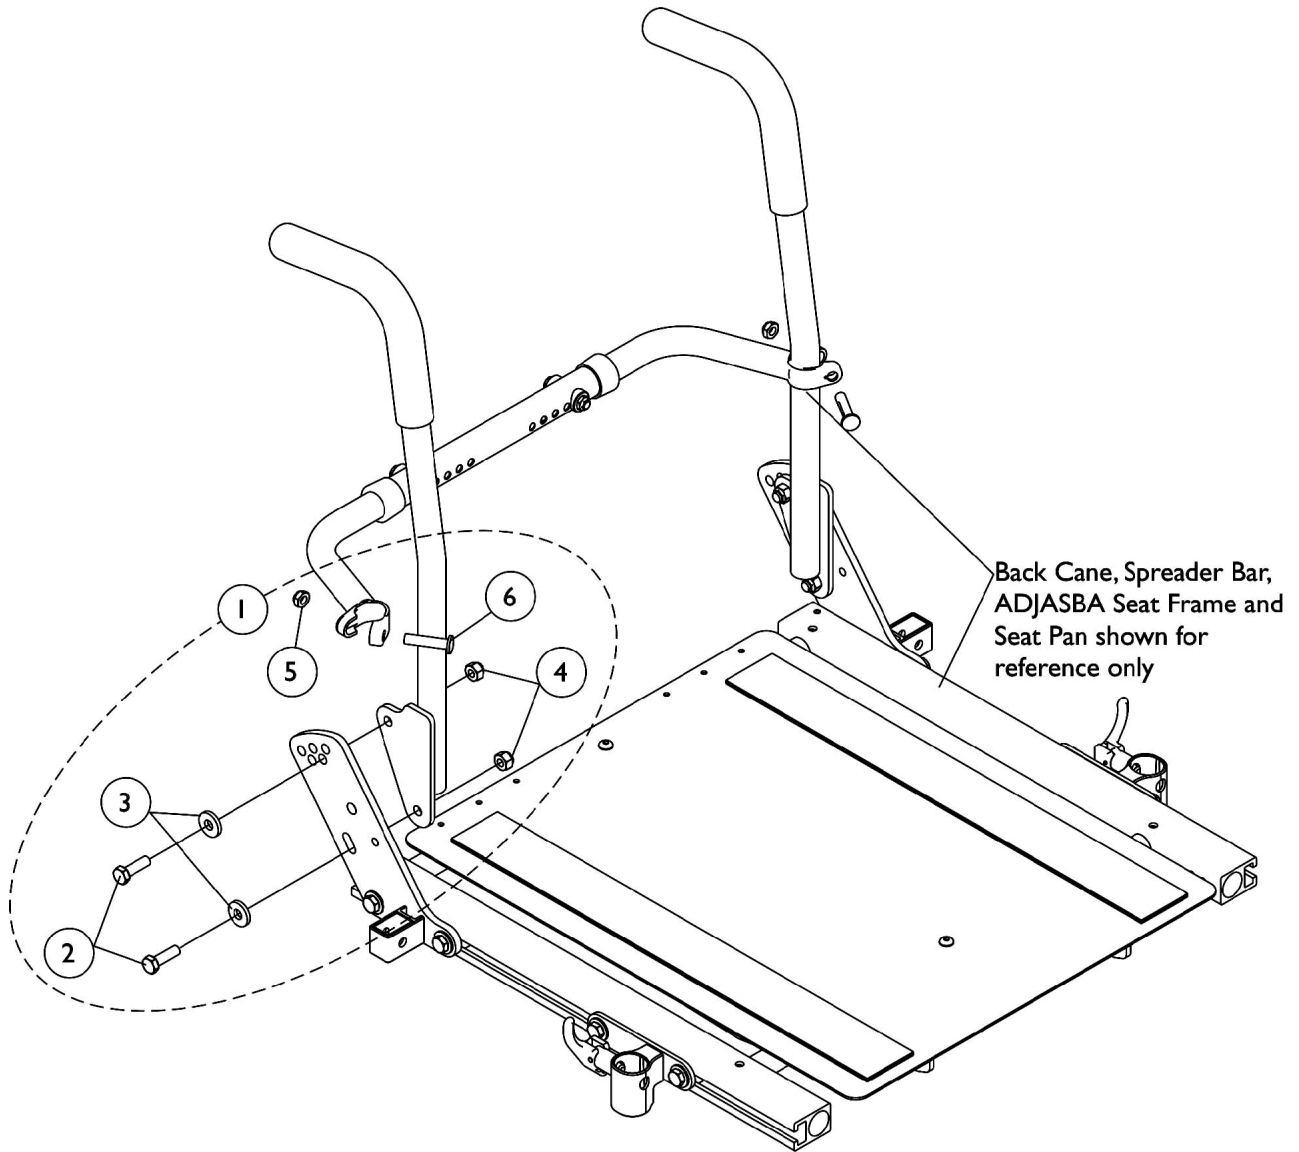

Back Cane Attaching Hardware

ADJASBA Seats (16-24" W)

Back Cane Attaching Hardware ADJASBA Seats (16-24" W)

Item Number	Note	Part Number	Description	Quantity Per	
				Package	Assembly
1	A	1133755	Kit, Back Cane Mounting Hardware (Pair)	2	1
2			Screw, Hex Head (5/16-18 x 1")	1	4
3			Washer, Flat (21/64 x 53/64 x 7/64")	1	4
4			Locknut (5/16-18)	1	4
5			Locknut (5/16-24)	1	2
6			Screw w/ Lug (5/16-24 x 1-3/8")	1	2
NOTE: A - Includes items 2-6.					