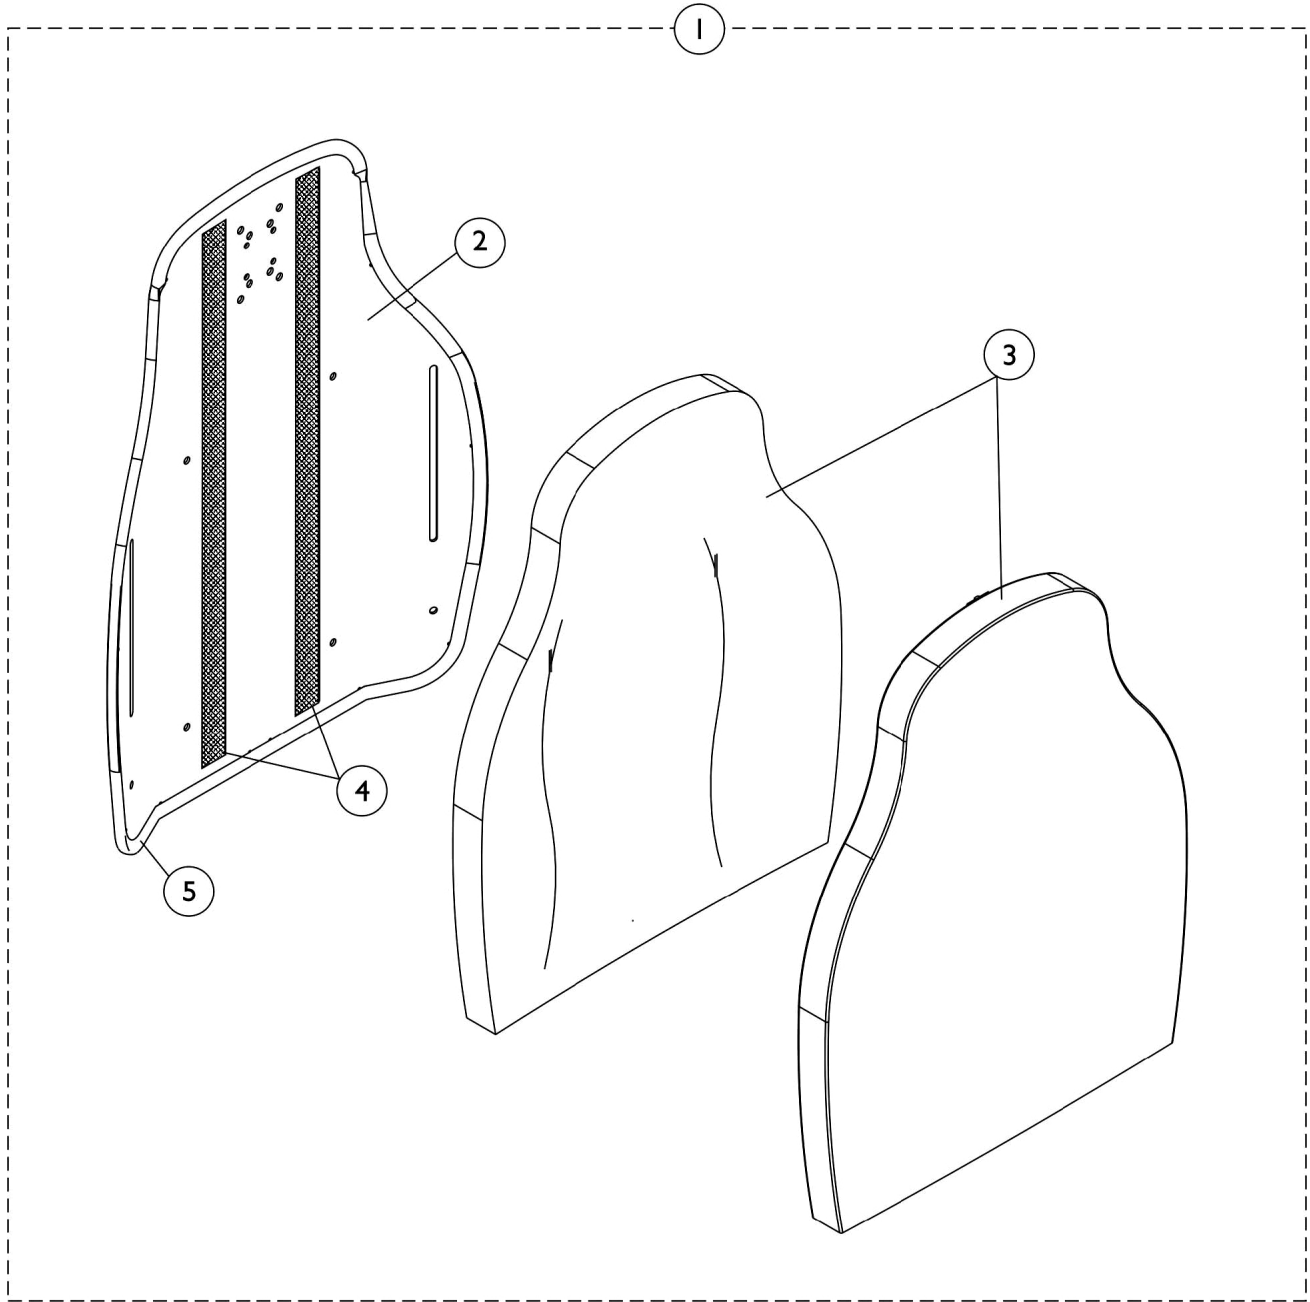

Contoura Back without Mounting Hardware

ADJASBA Only - Before 5/15/09

Contoura Back without Mounting Hardware ADJASBA Only - Before 5/15/09

Item Number	Note	Part Number	Description	Quantity Per	
				Package	Assembly
1		See Chart	#1 Back Assembly without Hardware 16", 18", 20", 22" Wide	1	1
2		See Chart	#2 Back Pan with Vinyl Edge Trim 16", 18", 20", 22" Wide	1	1
3		See Chart	#3 Back Cushion Assembly 16", 18", 20", 22" Wide	1	1
4		1125725-NLA	NLA - Hook Fastener w/ Adhesive Back (1" W x 48" L)	1	1
5		1125724-NLA	NLA - Trim, Edge, Cut-To-Length, Vinyl Black (96" L)	1	1

Contoura Back without Mounting Hardware

ADJASBA Only - Before 5/15/09

#1 Back Assembly without Hardware 16", 18", 20", 22" Wide

Overall Back Height	Material Back Height	16" Wide	18" Wide	20" Wide	22" Wide
25"	20"	1132828-NLA	1132829-NLA	1132830-NLA	1132831-NLA
29.5"	24"	1132825-NLA	1124733-NLA	1124734-NLA	1132826-NLA

#2 Back Pan with Vinyl Edge Trim 16", 18", 20", 22" Wide

Overall Back Height	Material Back Height	16" Wide	18" Wide	20" Wide	22" Wide
25"	20"	1131405-NLA	1131406-NLA	1131407-NLA	1131408-NLA See Note(s) A
29.5"	24"	1131410-NLA	1122454-NLA	1122453-NLA	1131411-NLA