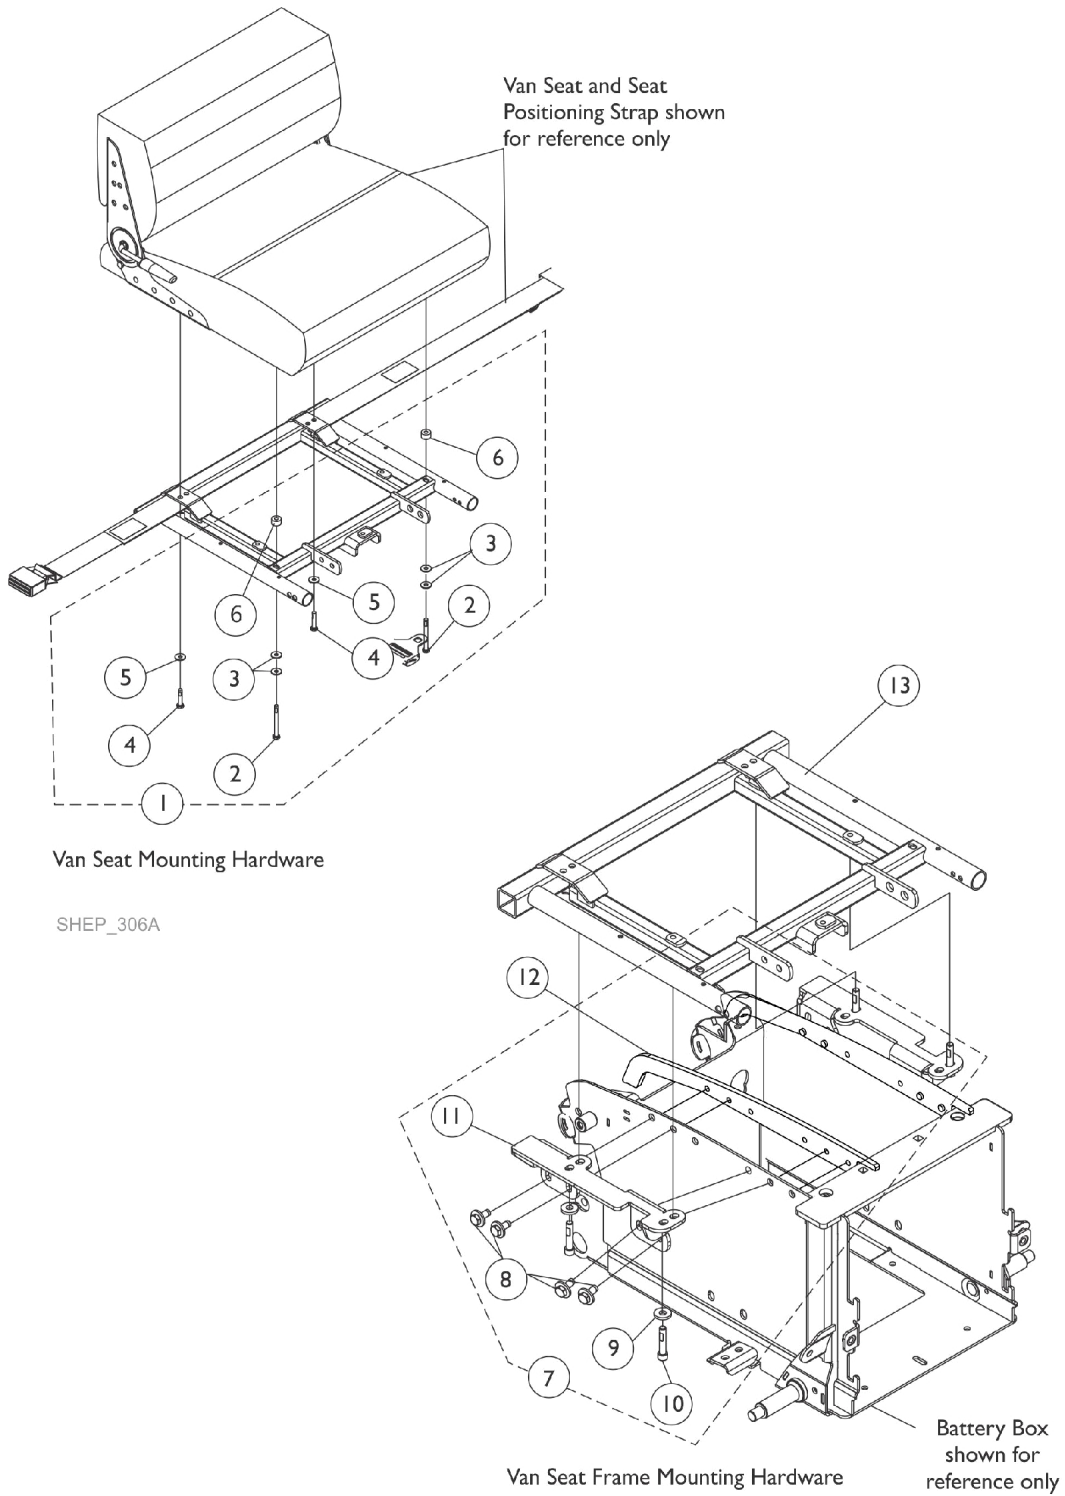

Van Seat Frame and Hardware

Van Seat Frame and Hardware

Item Number	Note	Part Number	Description	Quantity Per	
				Package	Assembly
1	A	1147626	Kit, Captain Seat Mounting Hardware	1	1
2			Screw, Hex Head Cap w/ Patch (1/4-20 x 2-1/4")	1	2
3			Washer, Steel (1/4 x 5/8 x 3/32")	1	4
4			NLA - Screw, Hex Head Cap w/ Patch (1/4-20 x 1")	1	2
5			Washer (1/4 x 23/32 x 1/16")	1	2
6			NLA - Spacer (1/4 x 5/8 x 3/8")	1	2
7		1147954	Kit, Van Seat Frame Mounting Hardware (Non-Elevate)	1	1
8			Screw, Hex Head SEMS w/ Patch (5/16-18 x 3/4")	1	8
9			Washer, Flat (21/64 x 53/64 x 7/64")	1	4
10			NLA - Screw, Socket Head w/ Patch (5/16-18 x 1-1/2")	1	4
			Nut, Weld (5/16-18 x 1-3/8" Spacing)	1	4
11			NLA - Bracket, Van Seat Mounting, Black - Right	1	1
11			NLA - Bracket, Van Seat Mounting, Black - Left	1	1
12		1147130	Kit, Interface Mounting Plate Hardware	1	2
			Plate, Nut	1	2
			Screw, Hex Head SEMS w/ Patch (5/16-18 x 3/4")	1	8
13		1147088	Frame, Van Seat, Black (16" W)	1	1
13		1147073	Frame, Van Seat, Black (18" W)	1	1
13		1147086	Frame, Van Seat, Black (20" W)	1	1
13		1147082	Frame, Van Seat, Black (22" W)	1	1
13		1161689	Frame, Van Seat, Black (24" W)	1	1

NOTE: A - Includes items 2-6.