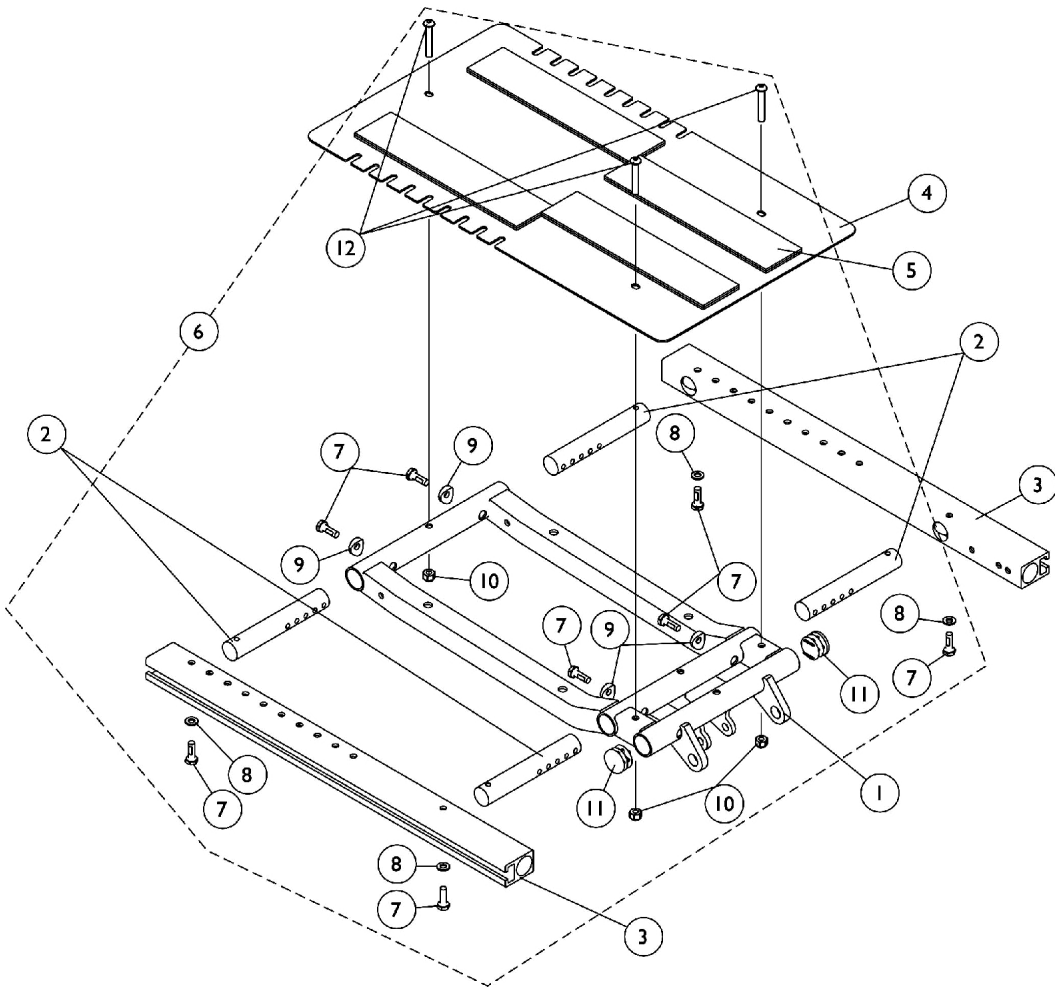

# ADJASBA Seat Frame, Seat Pan and Hardware (12-16" Wide x 12-18" Deep)

**Seat Frame Depth Settings**

**Seat Frame Width Settings**

## ADJASBA Seat Frame, Seat Pan and Hardware (12-16" Wide x 12-18" Deep)

Item Number	Note	Part Number	Description	Quantity Per	
				Package	Assembly
1		1121982-NLA	NLA - Frame, Center Seat, Black	1	1
2		1126126-NLA	NLA - Crossbar, Seat Frame (12 - 16" W)	1	4
3		1126127-NLA	NLA - Rail, Side (12 - 18" D)	1	2
4	A	1126144	Pan, Seat, with Hook and Loop Fasteners (12 - 16" W x 12 - 18" D)	1	1
5		1039949-NLA	NLA - Fastener, Hook Adhesive Back (2" W x 16" L)	1	4
5		1044578-NLA	NLA - Fastener, Loop Adhesive Back (2" W x 16" L)	1	4
6	B	1135500-NLA	NLA - Kit, Seat Frame Assembly Hardware 12"-16" Wide	1	1
7			Screw, Hex Head w/ Patch (1/4-20 x 3/4")	1	8
8			Washer (1/4 x 1/2 x 1/16")	1	4
9			Spacer, Coved (1/4 x 11/16 x 1/2")	1	4
10			Locknut (1/4-20)	1	3
11			Plug Button, Black (1")	1	2
12			Screw, Socket Button Head (1/4-20 x 1-1/2")	1	3
11		1134425	Package, Plug Button, Black (1")	10	1

NOTE: A - Includes item 5.  
B - Includes items 7-12.