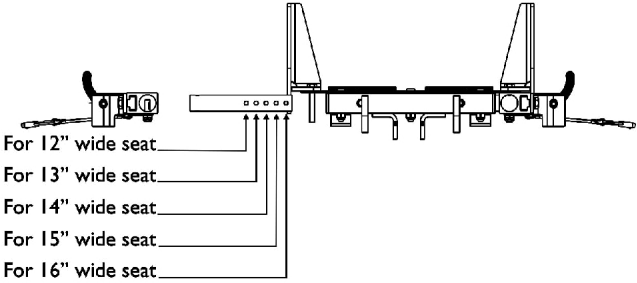

# ADJASBA Seat Frame, Seat Pan and Hardware (12-16" Wide x 12-18" Deep)

**Seat Frame Depth Settings**

**Seat Frame Width Settings**

## ADJASBA Seat Frame, Seat Pan and Hardware (12-16" Wide x 12-18" Deep)

Item Number	Note	Part Number	Description	Quantity Per	
				Package	Assembly
1		1121982-NLA	NLA - Frame, Center Seat, Black	1	1
2		1126126-NLA	NLA - Crossbar, Seat Frame (12 - 16" W)	1	4
3		1126127-NLA	NLA - Rail, Side (12 - 18" D)	1	2
4	A	1126144	Pan, Seat, with Hook and Loop Fasteners (12 - 16" W x 12 - 18" D)	1	1
5		1039949-NLA	NLA - Fastener, Hook Adhesive Back (2" W x 16" L)	1	4
5		1044578-NLA	NLA - Fastener, Loop Adhesive Back (2" W x 16" L)	1	4
6	B	1135500-NLA	NLA - Kit, Seat Frame Assembly Hardware 12"-16" Wide	1	1
7			Screw, Hex Head w/ Patch (1/4-20 x 3/4")	1	8
8			Washer (1/4 x 1/2 x 1/16")	1	4
9			Spacer, Coved (1/4 x 11/16 x 1/2")	1	4
10			Locknut (1/4-20)	1	3
11			Plug Button, Black (1")	1	2
12			Screw, Socket Button Head (1/4-20 x 1-1/2")	1	3
11		1134425	Package, Plug Button, Black (1")	10	1