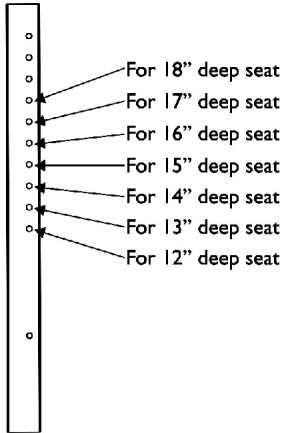

# ADJASBA Seat Frame, Seat Pan and Hardware (12-16" Wide x 12-18" Deep)

**Seat Frame Depth Settings**

**Seat Frame Width Settings**

## ADJASBA Seat Frame, Seat Pan and Hardware (12-16" Wide x 12-18" Deep)

Item Number	Note	Part Number	Description	Quantity Per	
				Package	Assembly
1		1121982-NLA	NLA - Frame, Center Seat, Black	1	1
2		1126126-NLA	NLA - Crossbar, Seat Frame (12 - 16" W)	1	4
3		1126127-NLA	NLA - Rail, Side (12 - 18" D)	1	2
4	A	1126144	Pan, Seat, with Hook and Loop Fasteners (12 - 16" W x 12 - 18" D)	1	1
5		1039949-NLA	NLA - Fastener, Hook Adhesive Back (2" W x 16" L)	1	4
5		1044578-NLA	NLA - Fastener, Loop Adhesive Back (2" W x 16" L)	1	4
6	B	1135500-NLA	NLA - Kit, Seat Frame Assembly Hardware 12"-16" Wide	1	1
7			Screw, Hex Head w/ Patch (1/4-20 x 3/4")	1	8
8			Washer (1/4 x 1/2 x 1/16")	1	4
9			Spacer, Coved (1/4 x 11/16 x 1/2")	1	4
10			Locknut (1/4-20)	1	3
11			Plug Button, Black (1")	1	2
12			Screw, Socket Button Head (1/4-20 x 1-1/2")	1	3
11		1134425	Package, Plug Button, Black (1")	10	1