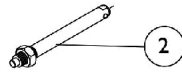

Axles & Axle Mounting Plate

Permanent Axle

Quick Release Axle
for composite wheels

Quick Release Axle
for spoke wheels

Quad Release Axle

Axle Plate and Bushing Hardware

Axles & Axle Mounting Plate

Item Number	Note	Part Number	Description	Quantity Per	
				Package	Assembly
1		1047714	Axle, Permanent Hardware Assembly (1/2" x 5-1/4")	1	1
2	A	1040361	Axle, Quick Release w/ Locknut (1/2" x 5")	1	1
3	B	1113049	Axle, Quick Release w/ Dome Button, Black	1	1
3	C	1065303	Axle, Quick Release w/ Flat Button, Black	1	1
4		1069340	Axle, Quad Release w/ Clip	1	1
5	D	1130545	Kit, Axle Plate and Bushing Hardware, Silver Anodized	1	1
6			Nut, Jam (3/4"-16)	1	4
7			Washer, Stainless Steel (3/4 x 1-1/8 x 1/32")	1	4
8			Plate, Axle - Right	1	1
8			Plate, Axle - Left	1	1
9			Bushing, Threaded Axle	1	2
5	D	1154370	Kit, Axle Plate and Bushing Hardware, Black Anodized	1	1
6			Nut, Jam (3/4"-16)	1	4
7			Washer, Stainless Steel (3/4 x 1-1/8 x 1/32")	1	4
8			Bracket, Axle, Rear, Black Anodized - Right	1	1
8			Bracket, Axle, Rear, Black Anodized - Left	1	1
9			Bushing, Threaded Axle	1	2

NOTE: A - Used with Composite Rear Wheels
 B - Used with all Spoke Rear Wheels except 24SPIN, 25SPIN, and 26SPIN
 C - Used with 24SPIN, 25SPIN, and 26SPIN Spoke Rear Wheels
 D - Includes items 6-9