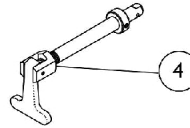

Axles & Axle Mounting Plate

Permanent Axle

Quick Release Axle
for composite wheels

Quick Release Axle
for spoke wheels

Quad Release Axle

Axle Plate and Bushing Hardware

Axles & Axle Mounting Plate

Item Number	Note	Part Number	Description	Quantity Per	
				Package	Assembly
1		1047714	Axle, Permanent Hardware Assembly (1/2" x 5-1/4")	1	1
2	A	1040361	Axle, Quick Release w/ Locknut (1/2" x 5")	1	1
3	B	1113049	Axle, Quick Release w/ Dome Button, Black	1	1
3	C	1065303	Axle, Quick Release w/ Flat Button, Black	1	1
4		1069340	Axle, Quad Release w/ Clip	1	1
5	D	1130545	Kit, Axle Plate and Bushing Hardware, Silver Anodized	1	1
6			Nut, Jam (3/4"-16)	1	4
7			Washer, Stainless Steel (3/4 x 1-1/8 x 1/32")	1	4
8			Plate, Axle - Right	1	1
8			Plate, Axle - Left	1	1
9			Bushing, Threaded Axle	1	2
5	D	1154370	Kit, Axle Plate and Bushing Hardware, Black Anodized	1	1
6			Nut, Jam (3/4"-16)	1	4
7			Washer, Stainless Steel (3/4 x 1-1/8 x 1/32")	1	4
8			Bracket, Axle, Rear, Black Anodized - Right	1	1
8			Bracket, Axle, Rear, Black Anodized - Left	1	1
9			Bushing, Threaded Axle	1	2

NOTE: A - Used with Composite Rear Wheels
 B - Used with all Spoke Rear Wheels except 24SPIN, 25SPIN, and 26SPIN
 C - Used with 24SPIN, 25SPIN, and 26SPIN Spoke Rear Wheels
 D - Includes items 6-9