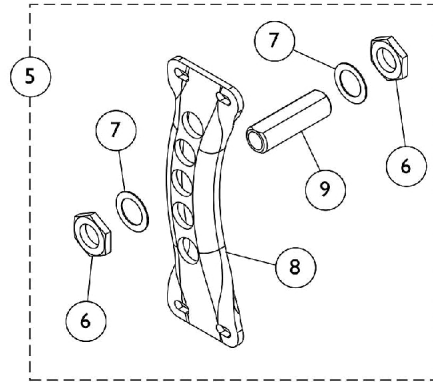

Axles & Axle Mounting Plate

Permanent Axle

Quick Release Axle
for composite wheels

Quick Release Axle
for spoke wheels

Quad Release Axle

Axle Plate and Bushing Hardware

Axles & Axle Mounting Plate

Item Number	Note	Part Number	Description	Quantity Per	
				Package	Assembly
1		1047714	Axle, Permanent Hardware Assembly (1/2" x 5-1/4")	1	1
2	A	1040361	Axle, Quick Release w/ Locknut (1/2" x 5")	1	1
3	B	1113049	Axle, Quick Release w/ Dome Button, Black	1	1
3	C	1065303	Axle, Quick Release w/ Flat Button, Black	1	1
4		1069340	Axle, Quad Release w/ Clip	1	1
5	D	1130545	Kit, Axle Plate and Bushing Hardware, Silver Anodized	1	1
6			Nut, Jam (3/4"-16)	1	4
7			Washer, Stainless Steel (3/4 x 1-1/8 x 1/32")	1	4
8			Plate, Axle - Right	1	1
8			Plate, Axle - Left	1	1
9			Bushing, Threaded Axle	1	2
5	D	1154370	Kit, Axle Plate and Bushing Hardware, Black Anodized	1	1
6			Nut, Jam (3/4"-16)	1	4
7			Washer, Stainless Steel (3/4 x 1-1/8 x 1/32")	1	4
8			Bracket, Axle, Rear, Black Anodized - Right	1	1
8			Bracket, Axle, Rear, Black Anodized - Left	1	1
9			Bushing, Threaded Axle	1	2

NOTE: A - Used with Composite Rear Wheels
 B - Used with all Spoke Rear Wheels except 24SPIN, 25SPIN, and 26SPIN
 C - Used with 24SPIN, 25SPIN, and 26SPIN Spoke Rear Wheels
 D - Includes items 6-9