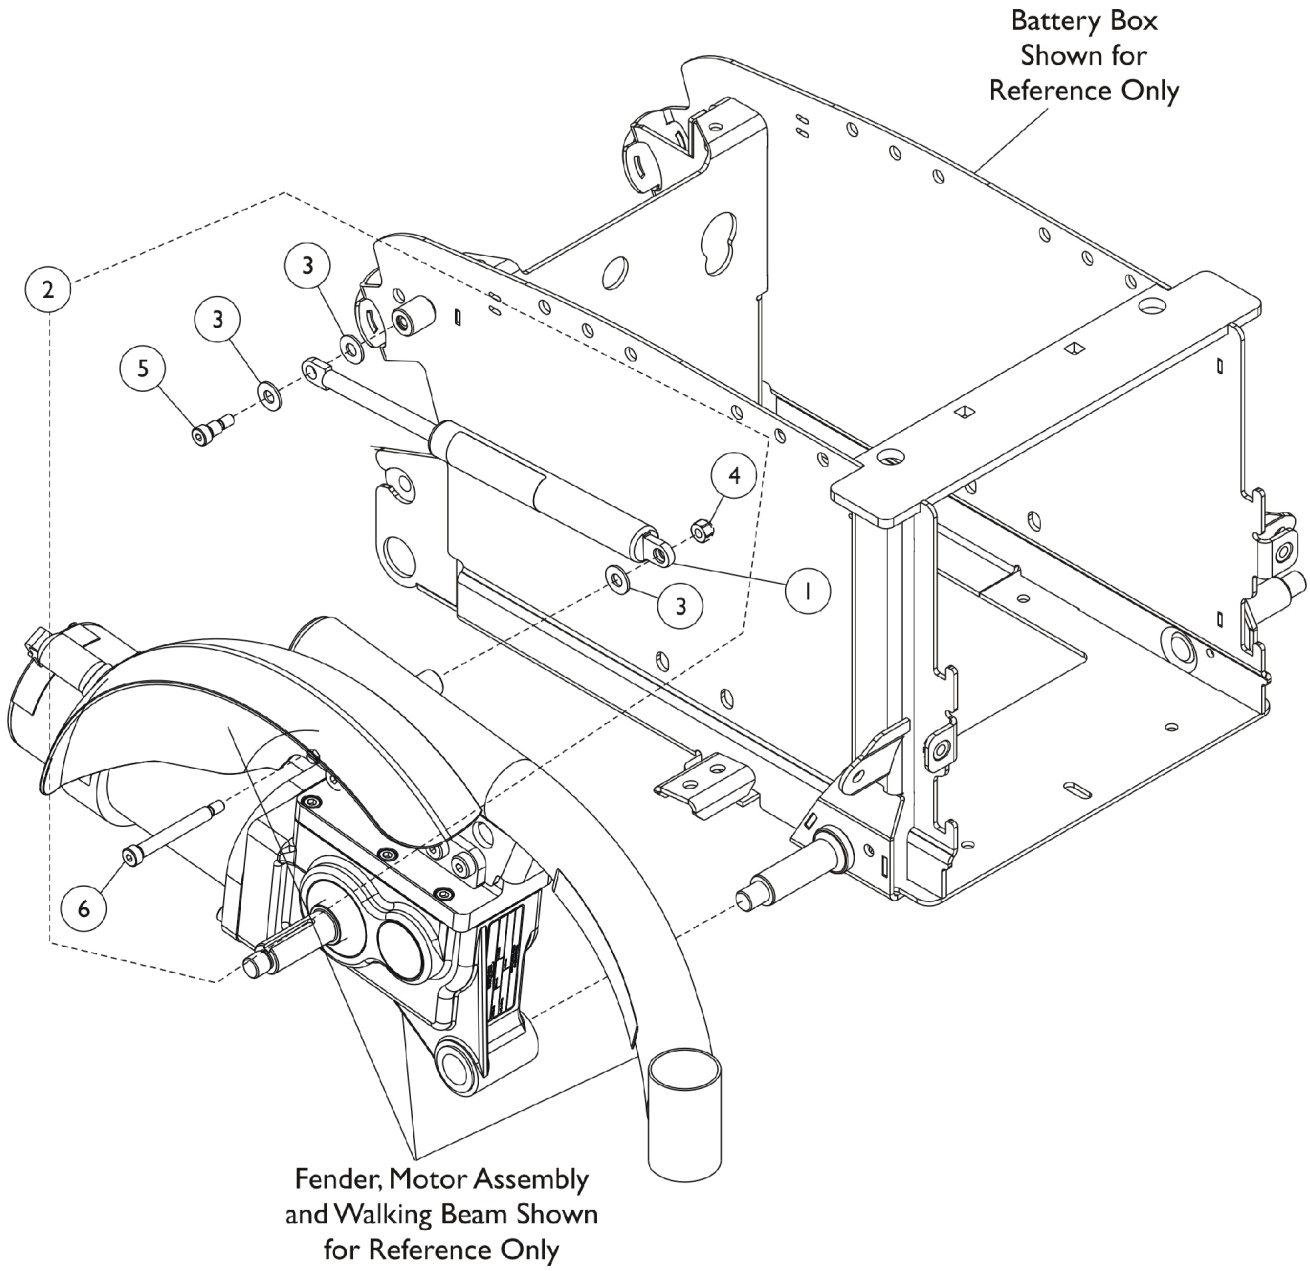

Cylinder

Cylinder

Item Number	Note	Part Number	Description	Quantity Per	
				Package	Assembly
1	A	1148029	Cylinder, Black	1	1
2		1160524	Kit, Cylinder Mounting Hardware - Right/Left	1	1
3			Washer, Nylon (11/32 x 11/16 x 1/16")	1	3
4			Locknut (1/4-20)	1	1
5			NLA - Screw, Shoulder Hex Socket Head (5/16" x 3/8", 1/4-20)	1	1
6			NLA - Screw, Shoulder Hex Socket Head (5/16" x 2-1/4", 1/4-20)	1	1
NOTE: A - Includes items 3-6.					