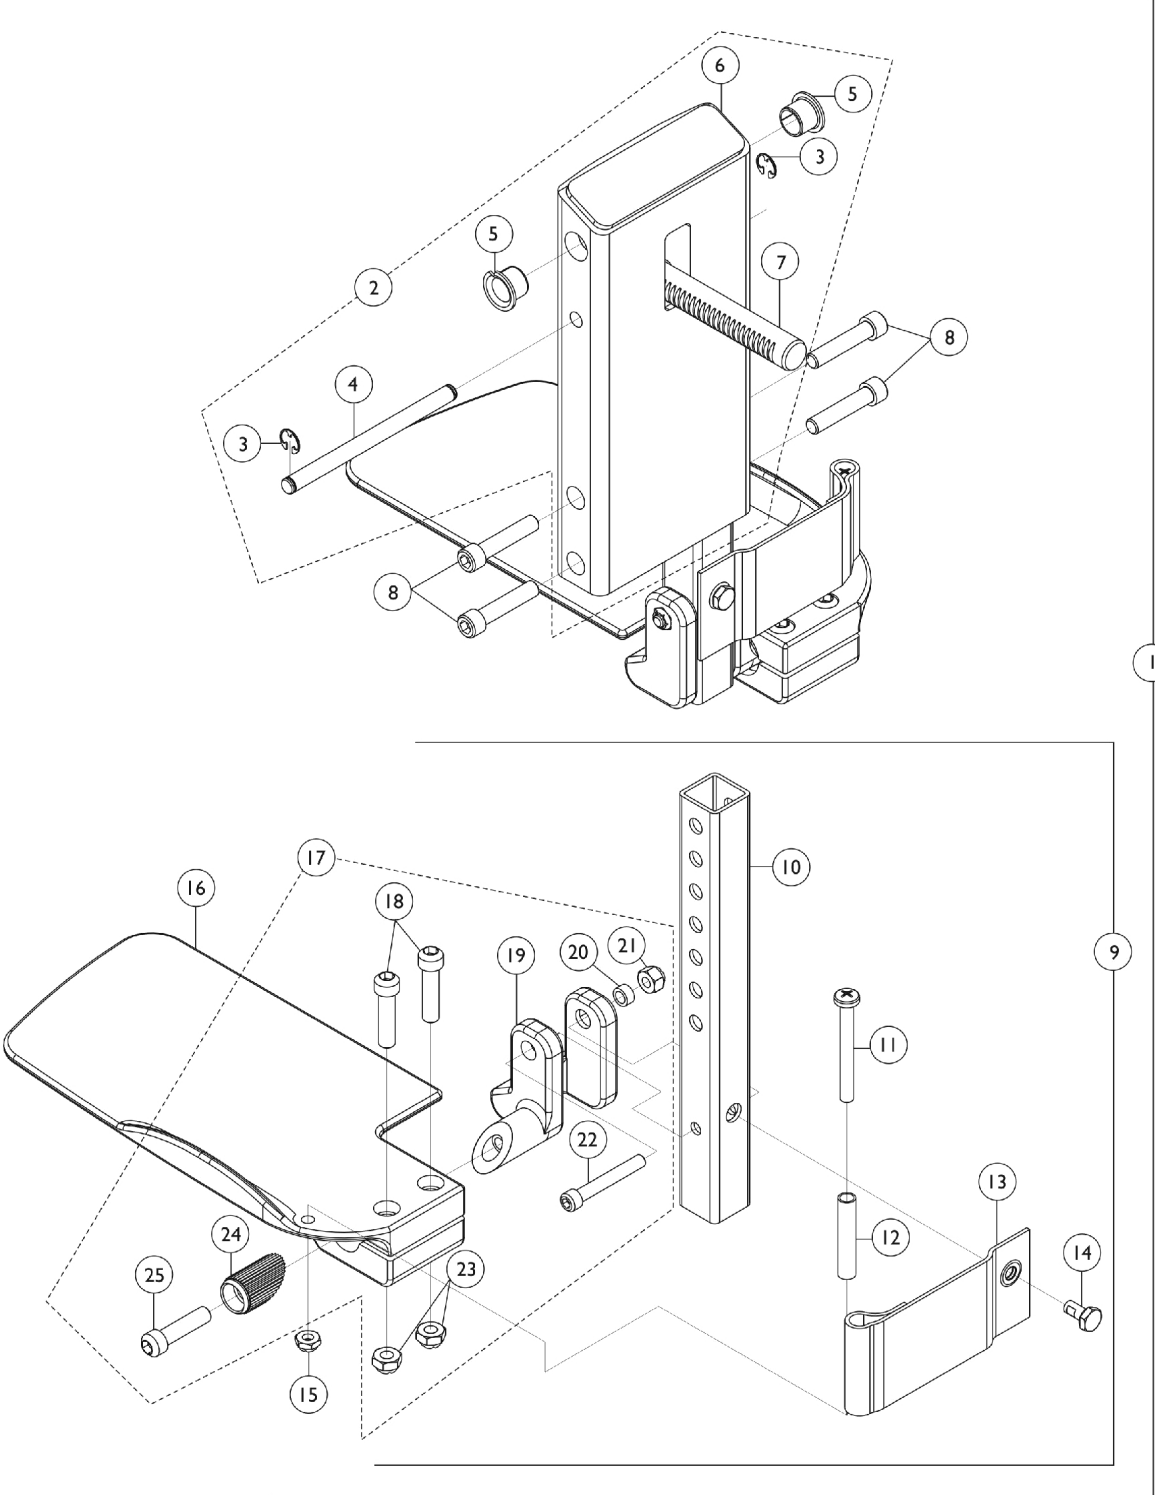

# Front Rigging - Center Mount Rigging (CTMT-F) (Before 12/10/08)

**(CTMT-F = 12-1/4" - 15" Range)**

Item Number	Note	Part Number	Description	Quantity Per	
				Package	Assembly
1	A	See Note	See Footnote	1	1
2	B	1120346-NLA	NLA - Legrest Support Assembly, Center Mount, Black	1	1
3		1113376-NLA	NLA - Ring, Retainer (1/4 x 1/2 x 1/64")	1	2
4		1113373-NLA	NLA - Pin, Angle, Adjustable, ASBA	1	1
5		1110669	Bearing, Flange (1/2 x 13/16 x 1/2")	1	2
6	E	1113609-NLA	NLA - Support, Center Mount Rigging Legrest, Black	1	1
7		1113372	Rack, Center Mount Rigging Angle Adjustable	1	1
8		1021344	Screw, Socket Head (5/16-18 x 1-1/2")	1	4
9	C	1123034-NLA	NLA - Extension Tube and Footplate Assembly w/ Heel Loop, Short - Right	1	1
9	C	1123035-NLA	NLA - Extension Tube and Footplate Assembly w/ Heel Loop, Short - Left	1	1
10		1123044	Tube, Footrest Extension, Short (CTMTJ/CTMT-FJ = 9-1/4 - 12") (CTMT/CTMT-F = 12-1/4 - 15") (PCTMT = 10 - 13")	1	1
11		1021421-NLA	NLA - Screw, Phillips Pan Head (1/4-20 x 2-1/4")	1	2
12		1006477-NLA	NLA - Spacer (1/4 x 11/32 x 1-3/4")	1	2
13		1121996-NLA	NLA - Heel Loop, Center Mount Rigging	1	2
14		1078214	Screw, Hex Head w/ Patch (1/4-20 x 1/2")	1	2
15		1025195	Locknut (1/4-20)	1	2
16		1113606-NLA	NLA - Footplate, Center Mount Rigging, Black - Right (5-1/4" W x 9-5/8" L)	1	1
16		1113607-NLA	NLA - Footplate, Center Mount Rigging, Black - Left (5-1/4" W x 9-5/8" L)	1	1
17	D	1120345-NLA	NLA - Center Mount Rigging Footplate Mounting Hardware - Right	1	1
17	D	1121123-NLA	NLA - Center Mount Rigging Footplate Mounting Hardware - Left	1	1
18		1021343	Screw, Socket Head (5/16-18 x 1-1/4")	1	2
19		1113384-NLA	NLA - Hinge, Adjustable Angle - Right	1	1
19		1113385-NLA	NLA - Hinge, Adjustable Angle - Left	1	1
20		1047449-NLA	NLA - Spacer (1/4 x 3/8 x 3/16")	1	1
21		1065362	Locknut (1/4-28)	1	1
22		1096810	Screw, Socket Head (1/4-28 x 1-3/4")	1	1
23		1108122-NLA	NLA - Locknut (5/16-18)	1	2
24		1113530	Attachment, Hinge	1	1
25		1021343	Screw, Socket Head (5/16-18 x 1-1/4")	1	1