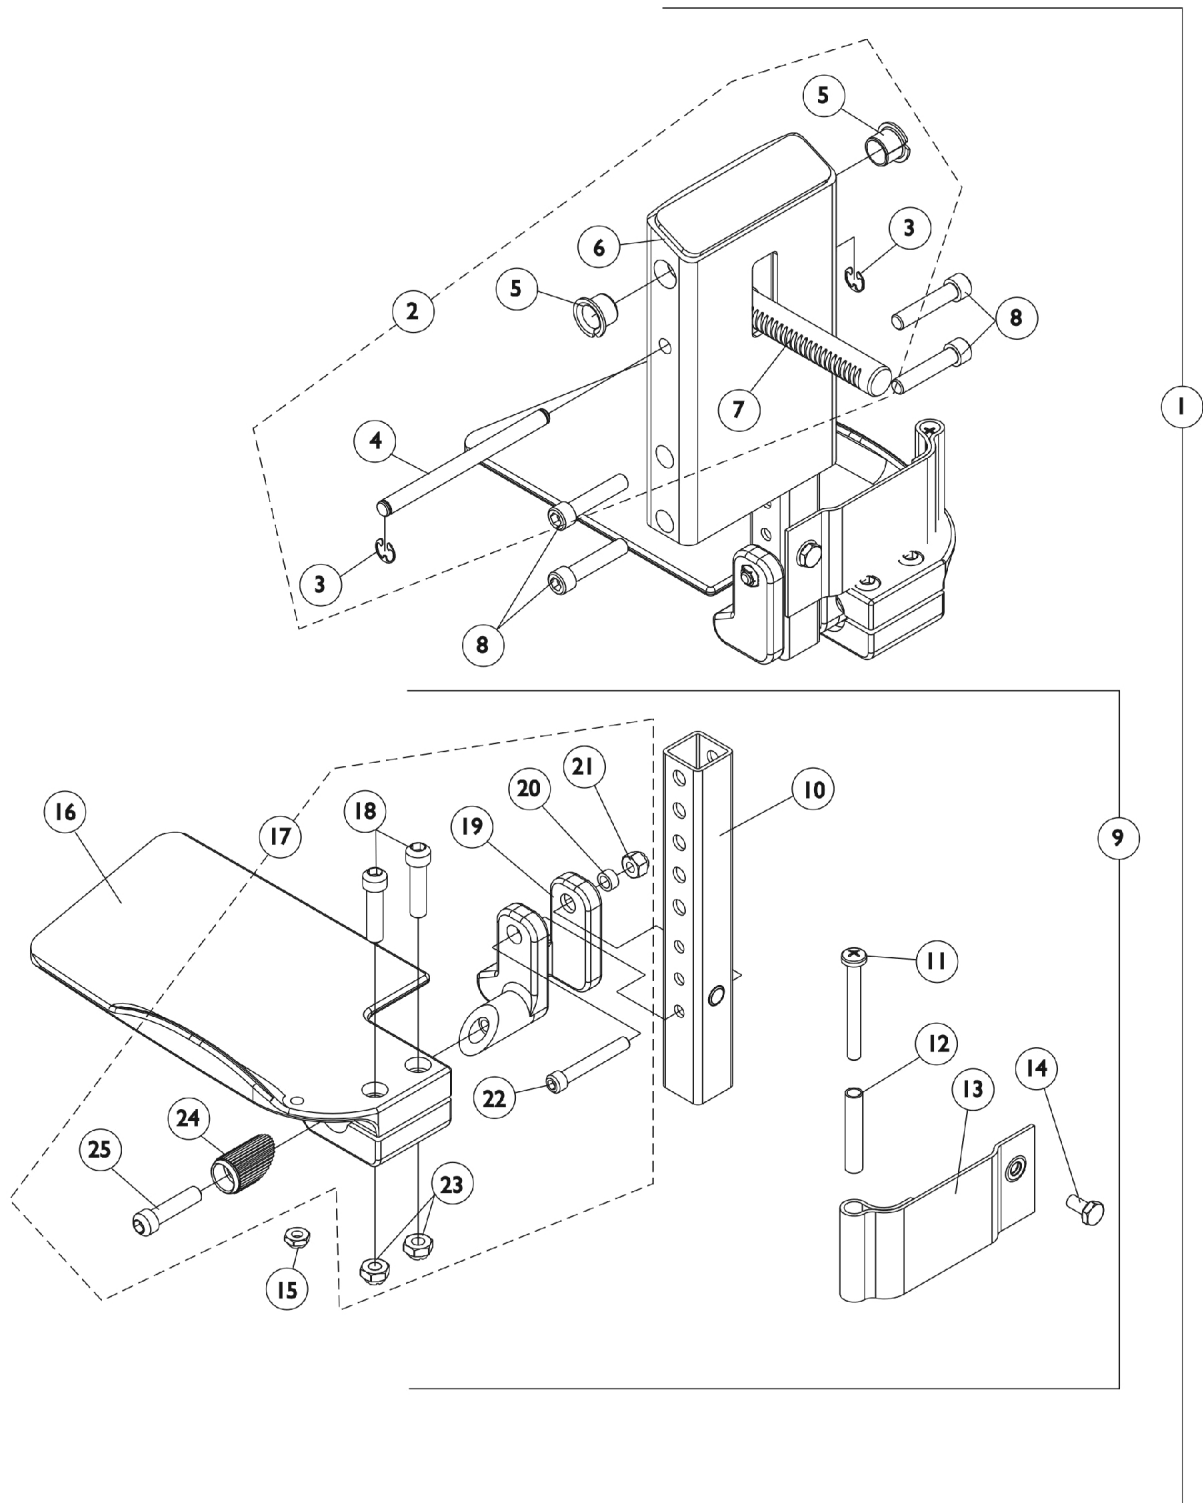

Front Rigging - Center Mount Rigging CTMT-FJ (Before 12/10/08) (CTMT-FJ = 9-1/4" - 12" Range)

Front Rigging - Center Mount Rigging CTMT-FJ (Before 12/10/08) (CTMT-FJ = 9-1/4" - 12" Range)

| Item Number | Note | Part Number | Description | Quantity Per | |
|-------------|------|-------------|---|--------------|----------|
| | | | | Package | Assembly |
| 1 | A | See Note | See Footnote | 1 | 1 |
| 2 | B | 1123021-NLA | NLA - Legrest Support Assembly, Center Mount, Junior, Black | 1 | 1 |
| 3 | | 1113376-NLA | NLA - Ring, Retainer (1/4 x 1/2 x 1/64") | 1 | 2 |
| 4 | | 1113373-NLA | NLA - Pin, Angle, Adjustable, ASBA | 1 | 1 |
| 5 | | 1110669 | Bearing, Flange (1/2 x 13/16 x 1/2") | 1 | 2 |
| 6 | | 1121984-NLA | NLA - Support, Junior Legrest (CTMTJ/CTMT-FJ) | 1 | 1 |
| 7 | | 1113372 | Rack, Center Mount Rigging Angle Adjustable | 1 | 1 |
| 8 | | 1021344 | Screw, Socket Head (5/16-18 x 1-1/2") | 1 | 4 |
| 9 | C | 1123042-NLA | NLA - Extension Tube and Footplate Assembly w/ Heel Loop, Junior - Right | 1 | 1 |
| 9 | C | 1123043-NLA | NLA - Extension Tube and Footplate Assembly w/ Heel Loop, Junior - Left | 1 | 1 |
| 10 | | 1123044 | Tube, Footrest Extension, Short (CTMTJ/CTMT-FJ = 9-1/4 - 12") (CTMT/CTMT-F = 12-1/4 - 15") (PCTMT = 10 - 13") | 1 | 1 |
| 11 | | 1021421-NLA | NLA - Screw, Phillips Pan Head (1/4-20 x 2-1/4") | 1 | 2 |
| 12 | | 1006477-NLA | NLA - Spacer (1/4 x 11/32 x 1-3/4") | 1 | 2 |
| 13 | | 1121996-NLA | NLA - Heel Loop, Center Mount Rigging | 1 | 2 |
| 14 | | 1078214 | Screw, Hex Head w/ Patch (1/4-20 x 1/2") | 1 | 2 |
| 15 | | 1025195 | Locknut (1/4-20) | 1 | 2 |
| 16 | | 1121988-NLA | NLA - Footplate, CTMTJ/CTMT-FJ - Right (5-1/4" W x 8-13/16" L) | 1 | 1 |
| 16 | | 1121989-NLA | NLA - Footplate, CTMTJ/CTMT-FJ - Left (5-1/4" W x 8-13/16" L) | 1 | 1 |
| 17 | D | 1120345-NLA | NLA - Center Mount Rigging Footplate Mounting Hardware - Right | 1 | 1 |
| 17 | D | 1121123-NLA | NLA - Center Mount Rigging Footplate Mounting Hardware - Left | 1 | 1 |
| 18 | | 1021343 | Screw, Socket Head (5/16-18 x 1-1/4") | 1 | 2 |
| 19 | | 1113384-NLA | NLA - Hinge, Adjustable Angle - Right | 1 | 1 |
| 19 | | 1113385-NLA | NLA - Hinge, Adjustable Angle - Left | 1 | 1 |
| 20 | | 1047449-NLA | NLA - Spacer (1/4 x 3/8 x 3/16") | 1 | 1 |
| 21 | | 1065362 | Locknut (1/4-28) | 1 | 1 |
| 22 | | 1096810 | Screw, Socket Head (1/4-28 x 1-3/4") | 1 | 1 |
| 23 | | 1108122-NLA | NLA - Locknut (5/16-18) | 1 | 2 |
| 24 | | 1113530 | Attachment, Hinge | 1 | 1 |
| 25 | | 1021343 | Screw, Socket Head (5/16-18 x 1-1/4") | 1 | 1 |