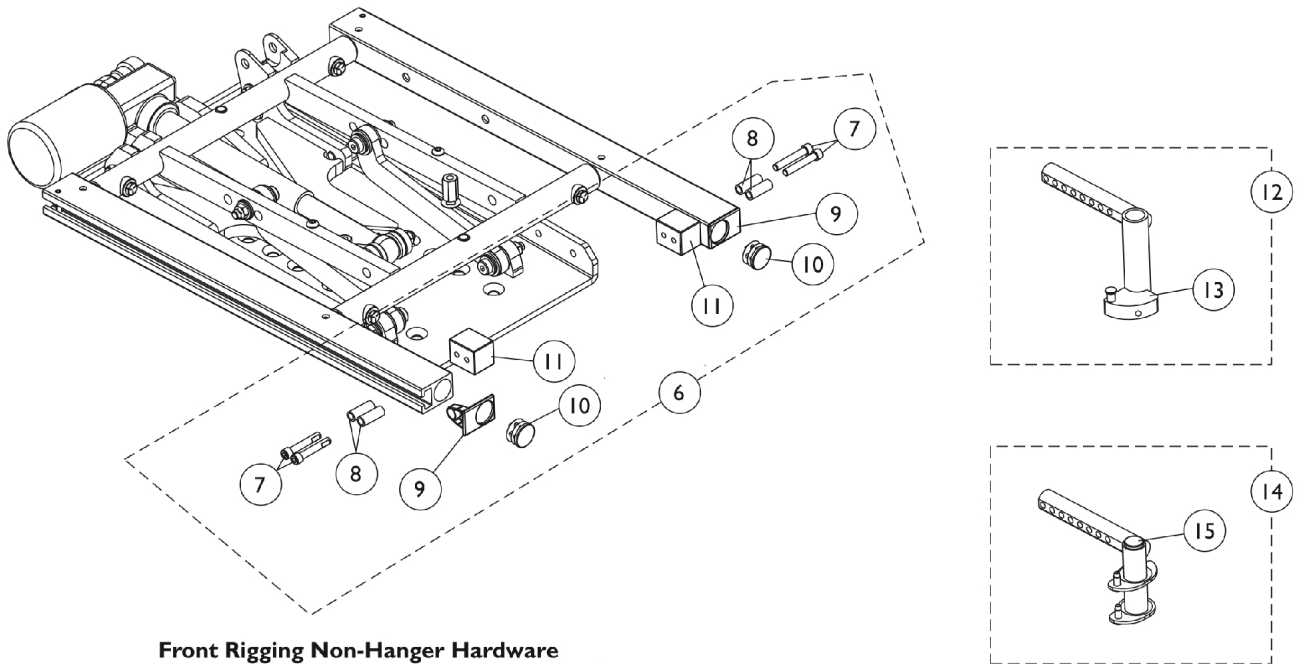

# Front Rigging Hangers and Hardware Sector and Hemi Style (16-22" Wide)

## Front Rigging Hangers and Hardware Sector and Hemi Style (16-22" Wide)

Item Number	Note	Part Number	Description	Quantity Per	
				Package	Assembly
1	A	1125726	Kit, Front Rigging Hanger Mounting Hardware (Pair)	1	1
2			Screw, Socket Head Cap w/ Patch (1/4-20 x 1-1/2")	1	4
3			NLA - Spacer (1/4 x 3/8 x 3/16")	1	4
4			Cap, End, Side Rail, Black	1	2
5			Block, Threaded	1	2
6	B	1124723	Kit, Side Rail Cap Hardware (Pair)	1	1
7			Screw, Socket Head Cap w/ Patch (1/4-20 x 1-1/2")	1	4
8			Spacer (1/4 x 3/8 x 29/32")	1	4
9			Cap, End, Side Rail, Black	1	2
10			Plug Button, Black (1")	1	2
11			Block, Threaded	1	2
12	C	1143416	Front Rigging Hanger Assembly w/ Sector Block, Black - Right	1	1
12	C	1143417	Front Rigging Hanger Assembly w/ Sector Block, Black - Left	1	1
13	D	1054571	Kit, Sector Block - Right	1	1
13	D	1054572	Kit, Sector Block - Left	1	1
14		1143783	Front Rigging Hanger Assembly w/ Plug Button, Hemi, Black - Right	1	1
14		1143784	Front Rigging Hanger Assembly w/ Plug Button, Hemi, Black - Left	1	1
15		1134426	Package, Plug Button, Black (3/4")	10	1

NOTE: A - Includes items 2-5  
B - Includes items 7-11  
C - Includes Front Rigging Hanger and item 13  
D - Includes the Sector Block, Screw and Washer