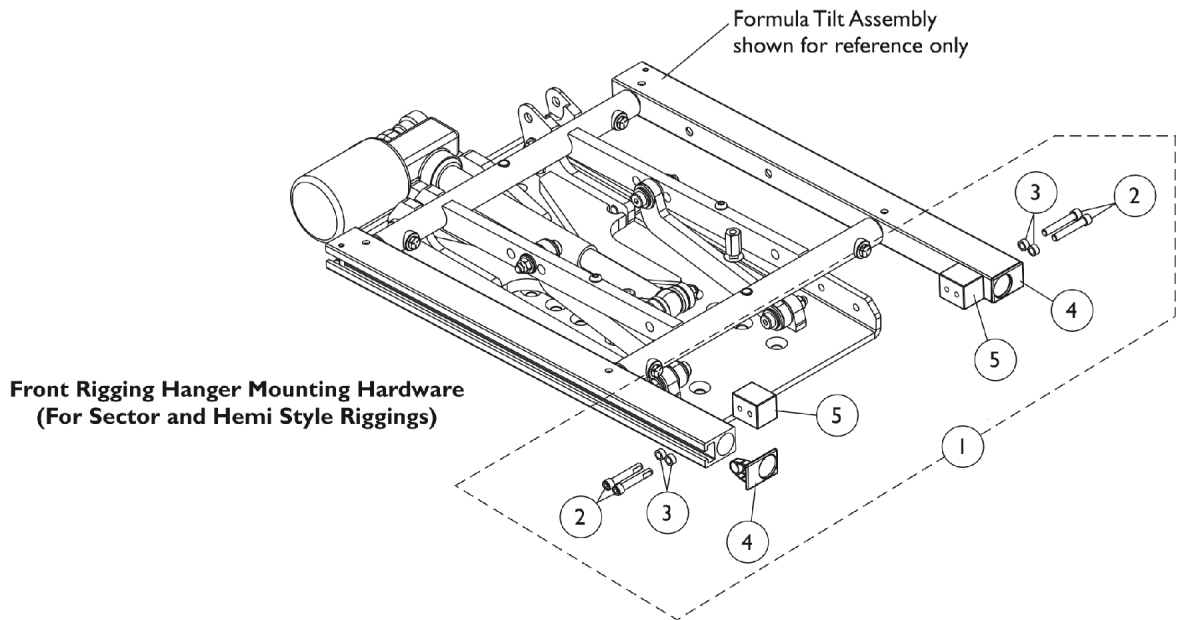

# Front Rigging Hangers and Hardware Sector and Hemi Style (16-22" Wide)

## Front Rigging Hangers and Hardware Sector and Hemi Style (16-22" Wide)

Item Number	Note	Part Number	Description	Quantity Per	
				Package	Assembly
1	A	1125726	Kit, Front Rigging Hanger Mounting Hardware (Pair)	1	1
2			Screw, Socket Head Cap w/ Patch (1/4-20 x 1-1/2")	1	4
3			NLA - Spacer (1/4 x 3/8 x 3/16")	1	4
4			Cap, End, Side Rail, Black	1	2
5			Block, Threaded	1	2
6	B	1124723	Kit, Side Rail Cap Hardware (Pair)	1	1
7			Screw, Socket Head Cap w/ Patch (1/4-20 x 1-1/2")	1	4
8			Spacer (1/4 x 3/8 x 29/32")	1	4
9			Cap, End, Side Rail, Black	1	2
10			Plug Button, Black (1")	1	2
11			Block, Threaded	1	2
12	C	1143416	Front Rigging Hanger Assembly w/ Sector Block, Black - Right	1	1
12	C	1143417	Front Rigging Hanger Assembly w/ Sector Block, Black - Left	1	1
13	D	1054571	Kit, Sector Block - Right	1	1
13	D	1054572	Kit, Sector Block - Left	1	1
14		1143783	Front Rigging Hanger Assembly w/ Plug Button, Hemi, Black - Right	1	1
14		1143784	Front Rigging Hanger Assembly w/ Plug Button, Hemi, Black - Left	1	1
15		1134426	Package, Plug Button, Black (3/4")	10	1

NOTE: A - Includes items 2-5  
B - Includes items 7-11  
C - Includes Front Rigging Hanger and item 13  
D - Includes the Sector Block, Screw and Washer