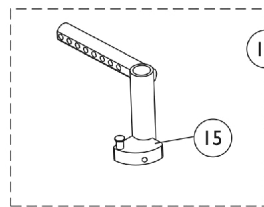

# Front Rigging Hangers and Hardware Sector and Hemi Style (12-16" Wide)

**Front Rigging Non Hanger Hardware  
(When Front Rigging Is Excluded From Chair)**

**Front Rigging Hanger Mounting Hardware  
(For Sector and Hemi Style Riggings)**

## Front Rigging Hangers and Hardware Sector and Hemi Style (12-16" Wide)

Item Number	Note	Part Number	Description	Quantity Per	
				Package	Assembly
1	A	1126150	Kit, Side Rail Cap Hardware	2	1
2			Screw, Socket Head Cap w/ Patch (1/4-20 x 1-1/2")	1	2
3			Spacer (1/4 x 3/8 x 29/32")	1	2
4			Cap, End, Side Rail, Black	1	2
5			Washer (1/4 x 1/2 x 1/16")	1	2
6			Locknut (1/4-20)	1	2
7			Plug Button, Black (7/8")	1	2
8	B	1136019	Kit, Front Rigging Hanger Mounting Hardware	2	1
9			Screw, Socket Head Cap w/ Patch (1/4-20 x 1-1/2")	1	4
10			NLA - Spacer (1/4 x 3/8 x 3/16")	1	4
11			Cap, End, Side Rail, Black	1	2
12			Washer (1/4 x 1/2 x 1/16")	1	4
13			Locknut (1/4-20)	1	4
14	C	1143416	Front Rigging Hanger Assembly w/ Sector Block, Black - Right	1	1
14	C	1143417	Front Rigging Hanger Assembly w/ Sector Block, Black - Left	1	1
15	D	1054571	Kit, Sector Block - Right	1	1
15	D	1054572	Kit, Sector Block - Left	1	1
16		1143783	Front Rigging Hanger Assembly w/ Plug Button, Hemi, Black - Right	1	1
16		1143784	Front Rigging Hanger Assembly w/ Plug Button, Hemi, Black - Left	1	1
17		1134426	Package, Plug Button, Black (3/4")	10	1
NOTE: A - Includes items 2-7 B - Includes items 9-13 C - Includes Front Rigging Hanger and item 15 D - Includes the Sector Block, Screw and Washer					