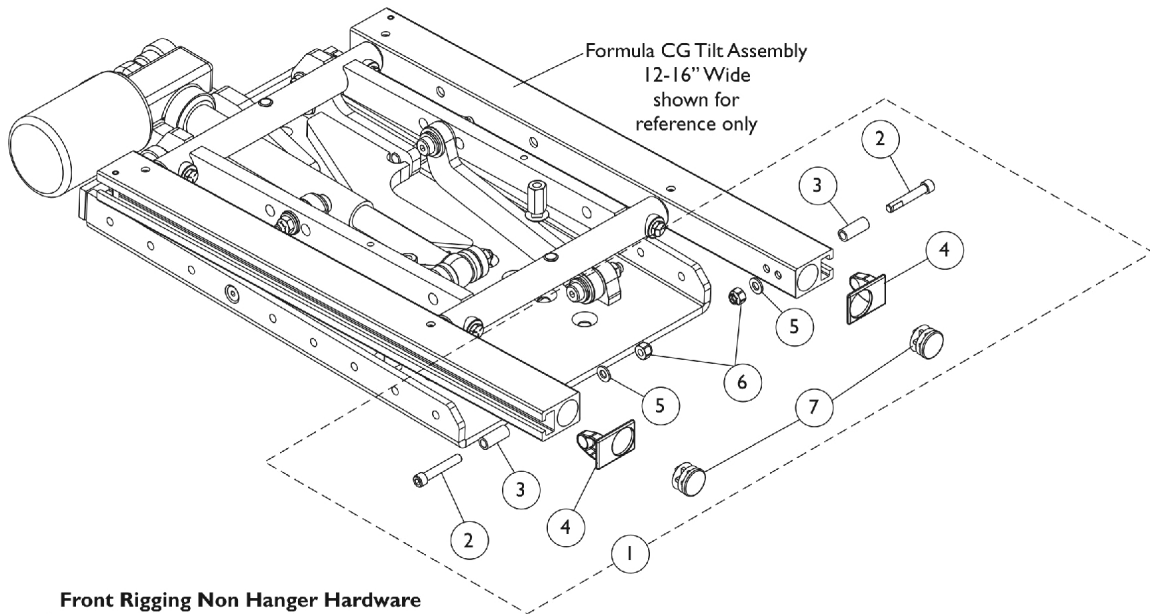

# Front Rigging Hangers and Hardware Sector and Hemi Style (12-16" Wide)

**Front Rigging Non Hanger Hardware  
(When Front Rigging Is Excluded From Chair)**

**Front Rigging Hanger Mounting Hardware  
(For Sector and Hemi Style Riggings)**

## Front Rigging Hangers and Hardware Sector and Hemi Style (12-16" Wide)

Item Number	Note	Part Number	Description	Quantity Per	
				Package	Assembly
1	A	1126150	Kit, Side Rail Cap Hardware	2	1
2			Screw, Socket Head Cap w/ Patch (1/4-20 x 1-1/2")	1	2
3			Spacer (1/4 x 3/8 x 29/32")	1	2
4			Cap, End, Side Rail, Black	1	2
5			Washer (1/4 x 1/2 x 1/16")	1	2
6			Locknut (1/4-20)	1	2
7			Plug Button, Black (7/8")	1	2
8	B	1136019	Kit, Front Rigging Hanger Mounting Hardware	2	1
9			Screw, Socket Head Cap w/ Patch (1/4-20 x 1-1/2")	1	4
10			NLA - Spacer (1/4 x 3/8 x 3/16")	1	4
11			Cap, End, Side Rail, Black	1	2
12			Washer (1/4 x 1/2 x 1/16")	1	4
13			Locknut (1/4-20)	1	4
14	C	1143416	Front Rigging Hanger Assembly w/ Sector Block, Black - Right	1	1
14	C	1143417	Front Rigging Hanger Assembly w/ Sector Block, Black - Left	1	1
15	D	1054571	Kit, Sector Block - Right	1	1
15	D	1054572	Kit, Sector Block - Left	1	1
16		1143783	Front Rigging Hanger Assembly w/ Plug Button, Hemi, Black - Right	1	1
16		1143784	Front Rigging Hanger Assembly w/ Plug Button, Hemi, Black - Left	1	1
17		1134426	Package, Plug Button, Black (3/4")	10	1
NOTE: A - Includes items 2-7 B - Includes items 9-13 C - Includes Front Rigging Hanger and item 15 D - Includes the Sector Block, Screw and Washer					