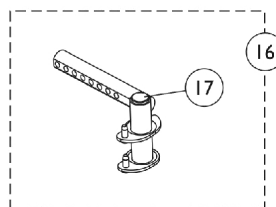

# Front Rigging Hangers and Hardware Sector and Hemi Style (12-16" Wide)

**Front Rigging Non Hanger Hardware  
(When Front Rigging Is Excluded From Chair)**

**Front Rigging Hanger Mounting Hardware  
(For Sector and Hemi Style Riggings)**

## Front Rigging Hangers and Hardware Sector and Hemi Style (12-16" Wide)

Item Number	Note	Part Number	Description	Quantity Per	
				Package	Assembly
1	A	1126150	Kit, Side Rail Cap Hardware	2	1
2			Screw, Socket Head Cap w/ Patch (1/4-20 x 1-1/2")	1	2
3			Spacer (1/4 x 3/8 x 29/32")	1	2
4			Cap, End, Side Rail, Black	1	2
5			Washer (1/4 x 1/2 x 1/16")	1	2
6			Locknut (1/4-20)	1	2
7			Plug Button, Black (7/8")	1	2
8	B	1136019	Kit, Front Rigging Hanger Mounting Hardware	2	1
9			Screw, Socket Head Cap w/ Patch (1/4-20 x 1-1/2")	1	4
10			NLA - Spacer (1/4 x 3/8 x 3/16")	1	4
11			Cap, End, Side Rail, Black	1	2
12			Washer (1/4 x 1/2 x 1/16")	1	4
13			Locknut (1/4-20)	1	4
14	C	1143416	Front Rigging Hanger Assembly w/ Sector Block, Black - Right	1	1
14	C	1143417	Front Rigging Hanger Assembly w/ Sector Block, Black - Left	1	1
15	D	1054571	Kit, Sector Block - Right	1	1
15	D	1054572	Kit, Sector Block - Left	1	1
16		1143783	Front Rigging Hanger Assembly w/ Plug Button, Hemi, Black - Right	1	1
16		1143784	Front Rigging Hanger Assembly w/ Plug Button, Hemi, Black - Left	1	1
17		1134426	Package, Plug Button, Black (3/4")	10	1
NOTE: A - Includes items 2-7 B - Includes items 9-13 C - Includes Front Rigging Hanger and item 15 D - Includes the Sector Block, Screw and Washer					