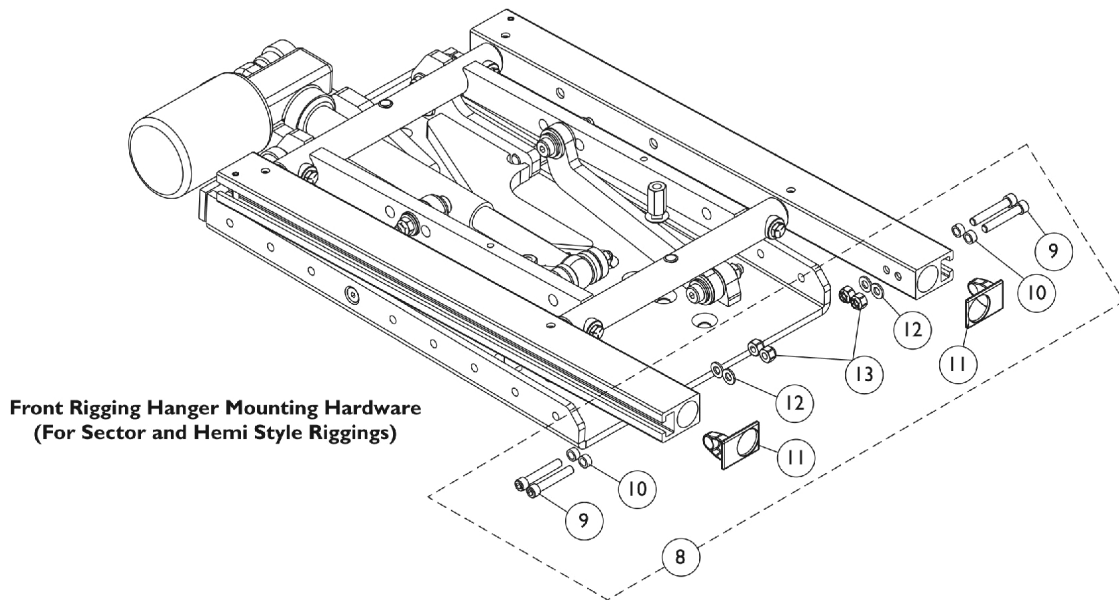

# Front Rigging Hangers and Hardware Sector and Hemi Style (12-16" Wide)

**Front Rigging Non Hanger Hardware  
(When Front Rigging Is Excluded From Chair)**

**Front Rigging Hanger Mounting Hardware  
(For Sector and Hemi Style Riggings)**

## Front Rigging Hangers and Hardware Sector and Hemi Style (12-16" Wide)

Item Number	Note	Part Number	Description	Quantity Per	
				Package	Assembly
1	A	1126150	Kit, Side Rail Cap Hardware	2	1
2			Screw, Socket Head Cap w/ Patch (1/4-20 x 1-1/2")	1	2
3			Spacer (1/4 x 3/8 x 29/32")	1	2
4			Cap, End, Side Rail, Black	1	2
5			Washer (1/4 x 1/2 x 1/16")	1	2
6			Locknut (1/4-20)	1	2
7			Plug Button, Black (7/8")	1	2
8	B	1136019	Kit, Front Rigging Hanger Mounting Hardware	2	1
9			Screw, Socket Head Cap w/ Patch (1/4-20 x 1-1/2")	1	4
10			NLA - Spacer (1/4 x 3/8 x 3/16")	1	4
11			Cap, End, Side Rail, Black	1	2
12			Washer (1/4 x 1/2 x 1/16")	1	4
13			Locknut (1/4-20)	1	4
14	C	1143416	Front Rigging Hanger Assembly w/ Sector Block, Black - Right	1	1
14	C	1143417	Front Rigging Hanger Assembly w/ Sector Block, Black - Left	1	1
15	D	1054571	Kit, Sector Block - Right	1	1
15	D	1054572	Kit, Sector Block - Left	1	1
16		1143783	Front Rigging Hanger Assembly w/ Plug Button, Hemi, Black - Right	1	1
16		1143784	Front Rigging Hanger Assembly w/ Plug Button, Hemi, Black - Left	1	1
17		1134426	Package, Plug Button, Black (3/4")	10	1
NOTE: A - Includes items 2-7 B - Includes items 9-13 C - Includes Front Rigging Hanger and item 15 D - Includes the Sector Block, Screw and Washer					