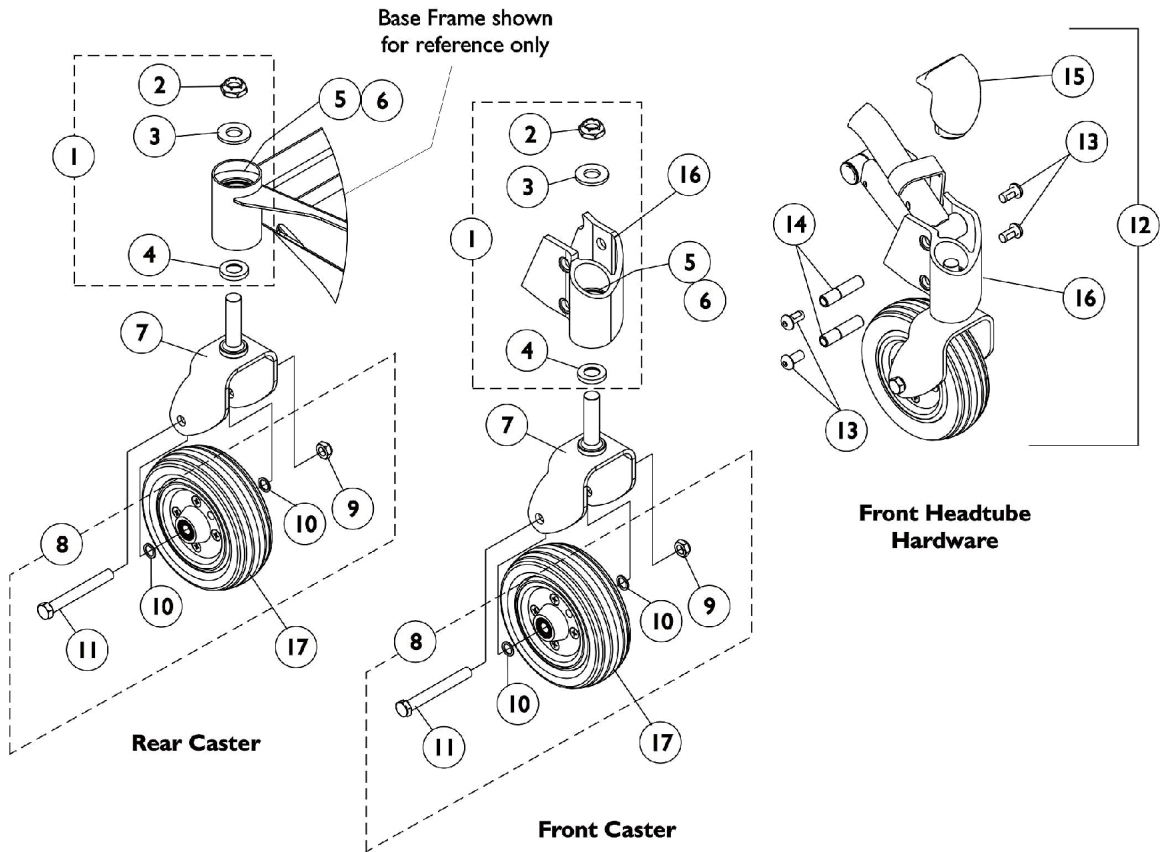

Casters and Forks

Casters and Forks

Item Number	Note	Part Number	Description	Quantity Per	
				Package	Assembly
1	A	1106226	Kit, Fork Mounting Hardware	1	1
2		1028550	Locknut (5/8-18)	1	1
3		1041444	Washer, Nylon (5/8 x 1-5/16 x 1/8")	1	1
4		1106068	Spacer, Stem (5/8 x 1-1/8 x 3/16")	1	1
5		40117X006	Bearing (5/8")	1	2
6		1110717	Ring, Tolerance	1	2
7		1110683	Fork and Stem, 2-Sided - Right/Left	1	1
8	B	1110708	Kit, Caster Mounting Hardware	1	1
9		1025734	Locknut (7/16-20)	1	1
10		1025724	Washer, Steel (15/32 x 5/8 x 3/64")	1	2
11		1025726	Screw, Hex Head (7/16-20 x 3-1/4")	1	1
12	C	1110688	Kit, Caster Headtube with Hardware - Right	1	1
13			Screw, Socket Button Head Cap (3/8-24 x 3/4")	1	4
14			Bushing, Pivot Head Tube	1	2
15			Cap, Head Tube - Right	1	1
16			Headtube Assembly with Bearings, Black - Right	1	1
12	C	1110689	Kit, Caster Headtube with Hardware - Left	1	1
13			Screw, Socket Button Head Cap (3/8-24 x 3/4")	1	4
14			Bushing, Pivot Head Tube	1	2
15			Cap, Head Tube - Left	1	1
16			Headtube Assembly with Bearings, Black - Left	1	1
12	E,F	1140293	Kit, Caster Headtube with Hardware - Right (TRRO/TRBKTS)	1	1
13			Screw, Socket Button Head Cap (3/8-24 x 3/4")	1	4
14			Bushing, Pivot Head Tube	1	2
15			Cap, Head Tube - Right	1	1
16			Headtube Assembly with Bearings, TRRO/TRBKTS, Black - Right	1	1
			Spacer, Stem (5/8 x 1-1/8 x 3/16")	1	1
12	E,F	1140294	Kit, Caster Headtube with Hardware - Left (TRRO/TRBKTS)	1	1
13			Screw, Socket Button Head Cap (3/8-24 x 3/4")	1	4
14			Bushing, Pivot Head Tube	1	2
15			Cap, Head Tube - Left	1	1
16			Headtube Assembly with Bearings, TRRO/TRBKTS, Black - Left	1	1
			Spacer, Stem (5/8 x 1-1/8 x 3/16")	1	1
13		1109222	Screw, Socket Button Head Cap (3/8-24 x 3/4")	1	4
14		1112633	Bushing, Pivot Head Tube	1	2
15		1113012	Cap, Head Tube - Right	1	1
15		1113013	Cap, Head Tube - Left	1	1
16	D	1110694	Headtube Assembly with Bearings, Black - Right	1	1
16	D	1110695	Headtube Assembly with Bearings, Black - Left	1	1
16	D,F	1140289	Headtube Assembly with Bearings, TRRO/TRBKTS, Black - Right	1	1
16	D,F	1140290	Headtube Assembly with Bearings, TRRO/TRBKTS, Black - Left	1	1