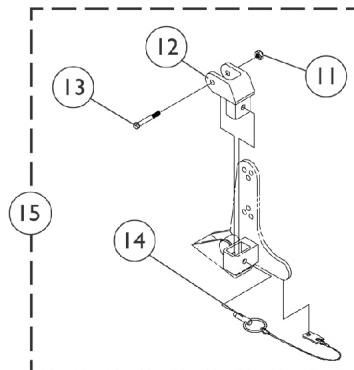

## Arms - ASBA & AdjASBA Seat Fixed Height

| Item Number | Note | Part Number | Description  | Quantity Per |          |
|-------------|------|-------------|--|--------------|----------|
|             |      |             |  | Package      | Assembly |
| 1           |      | See Chart   | #1 Fixed Height Arms w/o Pad   | 1            | 1        |
| 2           | A    | 1102585-NLA | NLA - Pad, Arm, Full Length, Urethane Waterfall, Black (13" L x 2-5/8" W)                | 1            | 1        |
| 2           |      | 1110818     | Kit, Arm Pad w/ Screws, Full Length, Urethane Waterfall, Black (13" L x 2-5/8" W) (Pair) | 2            | 1        |
| 2           | B    | 1102586-NLA | NLA - Pad, Arm, Desk Length, Urethane Waterfall, Black                                   | 1            | 1        |
| 2           |      | 1110817     | Kit, Arm Pad w/ Screws, Desk Length, Urethane Waterfall, Black (9" L x 2-5/8" W) (Pair)  | 2            | 1        |
| 3           |      | See Chart   | #3 Arm Tube - Fixed Height   | 1            | 1        |
| 4           |      | 1032244     | Grip, Foam Hand (9" L)   | 1            | 1        |
| 5           |      | 1025729     | Screw, Phillips Pan Head Tap (#8-32 x 3/8")  | 1            | 4        |
| 6           |      | 1035472-NLA | NLA - Guard, Clothing, Desk Length   | 1            | 1        |
| 6           |      | 1044572-NLA | NLA - Guard, Clothing, Full Length (16 - 19" D)  | 1            | 1        |
| 6           |      | 1044005-NLA | NLA - Guard, Clothing, Full Length (20" and Deeper)                                      | 1            | 1        |
| 7           |      | 1035065     | Cover, Clothing Guard w/ Pocket, FXDESK & ADJFULL/ADJDESK                                | 1            | 1        |
| 7           |      | 1044588     | Cover, Clothing Guard with Pocket Fixed Height Full Length (20" and Deeper)              | 1            | 1        |
| 8           |      | 1055949     | Package, Screw, Phillips Pan Head (#10-32 x 1-3/8")                                      | 2            | 1        |
| 8           |      | 1094270-NLA | NLA - Package, Screw, Phillips Pan Head (#10-32 x 1-1/4")                                | 2            | 1        |
| 9           |      | 1065936     | Plug, Pivot  | 1            | 2        |
| 10          |      | 1067734     | Plug Button, Black (5/8")  | 1            | 2        |
| 11          |      | 1025195     | Locknut (1/4-20)   | 1            | 1        |
| 12          |      | 1068025     | Clevis, Pivot  | 1            | 1        |
| 13          |      | 1019590     | Screw, Socket Button Head (1/4-20 x 1-5/8")  | 1            | 1        |
| 14          |      | 1068039     | Pin, Pull  | 1            | 1        |
| 15          |      | 1068488     | Kit, Swingaway Armrest Mounting Hardware   | 1            | 1        |