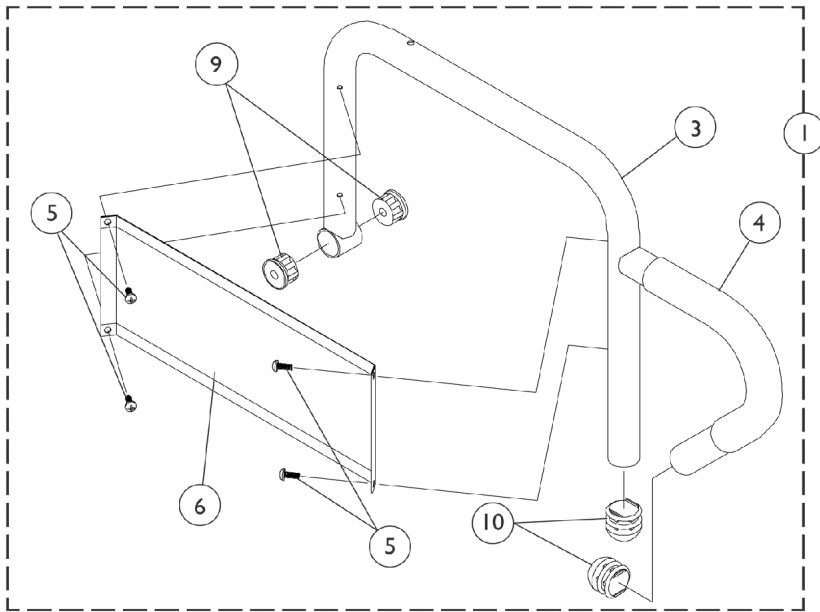

Arms - ASBA & AdjASBA Seat Fixed Height

Desk Length Fixed Height Arm