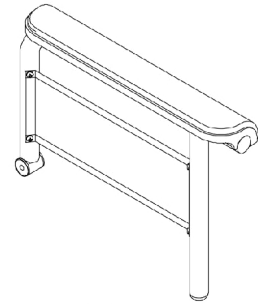

**Full Length
Fixed Height Arm**