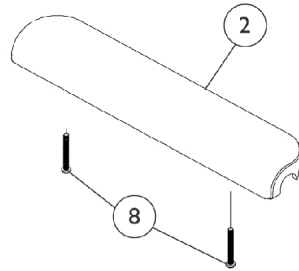

Arms - ASBA & AdjASBA Seat Fixed Height

Desk Length Fixed Height Arm