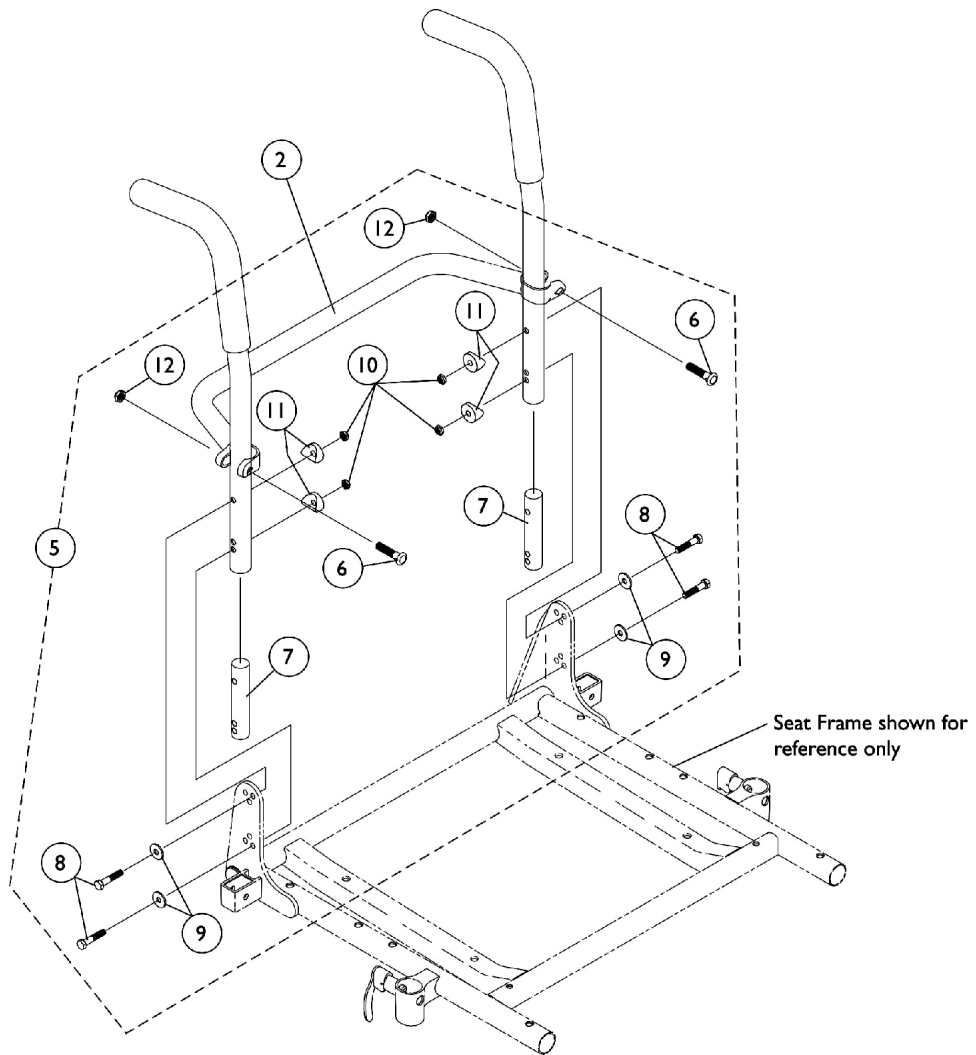

Back Canes, Spreader Bars and Attaching Hardware

M51 Center Post Attachment before 4/28/09 & all M61 models

Back Canes, Spreader Bars and Attaching Hardware

M51 Center Post Attachment before 4/28/09 & all M61 models

Item Number	Note	Part Number	Description	Quantity Per	
				Package	Assembly
1		See Chart	#1 10° Back Cane with Grip (16-20" Back Height)	1	2
2		See Chart	#2 Spreader Bar (16-20" Wide)	1	1
3		1135506	Package, Foam Hand Grip (9" L)	10	1
4		1130582	Package, Plug Button, Black (7/8")	10	1
5	A	1070457-NLA	NLA - Kit, Back Cane Attaching Hardware	2	1
6			Screw w/ Lug (5/16-24 x 1-3/8")	1	2
7			Insert, Non-Threaded Back Cane (For Back Heights 20" and Lower)	1	2
8			Screw, Hex Head (1/4-20 x 1-5/8")	1	4
9			Washer (1/4 x 23/32 x 1/16")	1	4
10			Locknut (1/4-20)	1	4
11			Spacer, Coved (1/4 x 11/16 x 1/2")	1	4
12			Locknut (5/16-24)	1	2

NOTE: A - Includes Items 6-12

#1 10° Back Cane with Grip

16-20" Back Height

16" High	17" High	18" High	19" High	20" High
1045575	1045576	1045577	1045578	1045579-NLA

#2 Spreader Bar

16-20" Wide

16" Wide	17" Wide	18" Wide	19" Wide	20" Wide
1043873	1043874	1043875	1043876	1043877