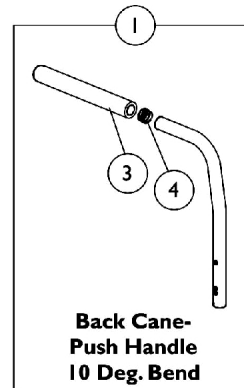

Back Canes, Spreader Bars and Attaching Hardware

M51 Center Post Attachment before 4/28/09 & all M61 models

Back Canes, Spreader Bars and Attaching Hardware

M51 Center Post Attachment before 4/28/09 & all M61 models

Item Number	Note	Part Number	Description	Quantity Per	
				Package	Assembly
1		See Chart	#1 10° Back Cane with Grip (16-20" Back Height)	1	2
2		See Chart	#2 Spreader Bar (16-20" Wide)	1	1
3		1135506	Package, Foam Hand Grip (9" L)	10	1
4		1130582	Package, Plug Button, Black (7/8")	10	1
5	A	1070457-NLA	NLA - Kit, Back Cane Attaching Hardware	2	1
6			Screw w/ Lug (5/16-24 x 1-3/8")	1	2
7			Insert, Non-Threaded Back Cane (For Back Heights 20" and Lower)	1	2
8			Screw, Hex Head (1/4-20 x 1-5/8")	1	4
9			Washer (1/4 x 23/32 x 1/16")	1	4
10			Locknut (1/4-20)	1	4
11			Spacer, Coved (1/4 x 11/16 x 1/2")	1	4
12			Locknut (5/16-24)	1	2

NOTE: A - Includes Items 6-12

#1 10° Back Cane with Grip

16-20" Back Height

16" High	17" High	18" High	19" High	20" High
1045575	1045576	1045577	1045578	1045579-NLA

#2 Spreader Bar

16-20" Wide

16" Wide	17" Wide	18" Wide	19" Wide	20" Wide
1043873	1043874	1043875	1043876	1043877