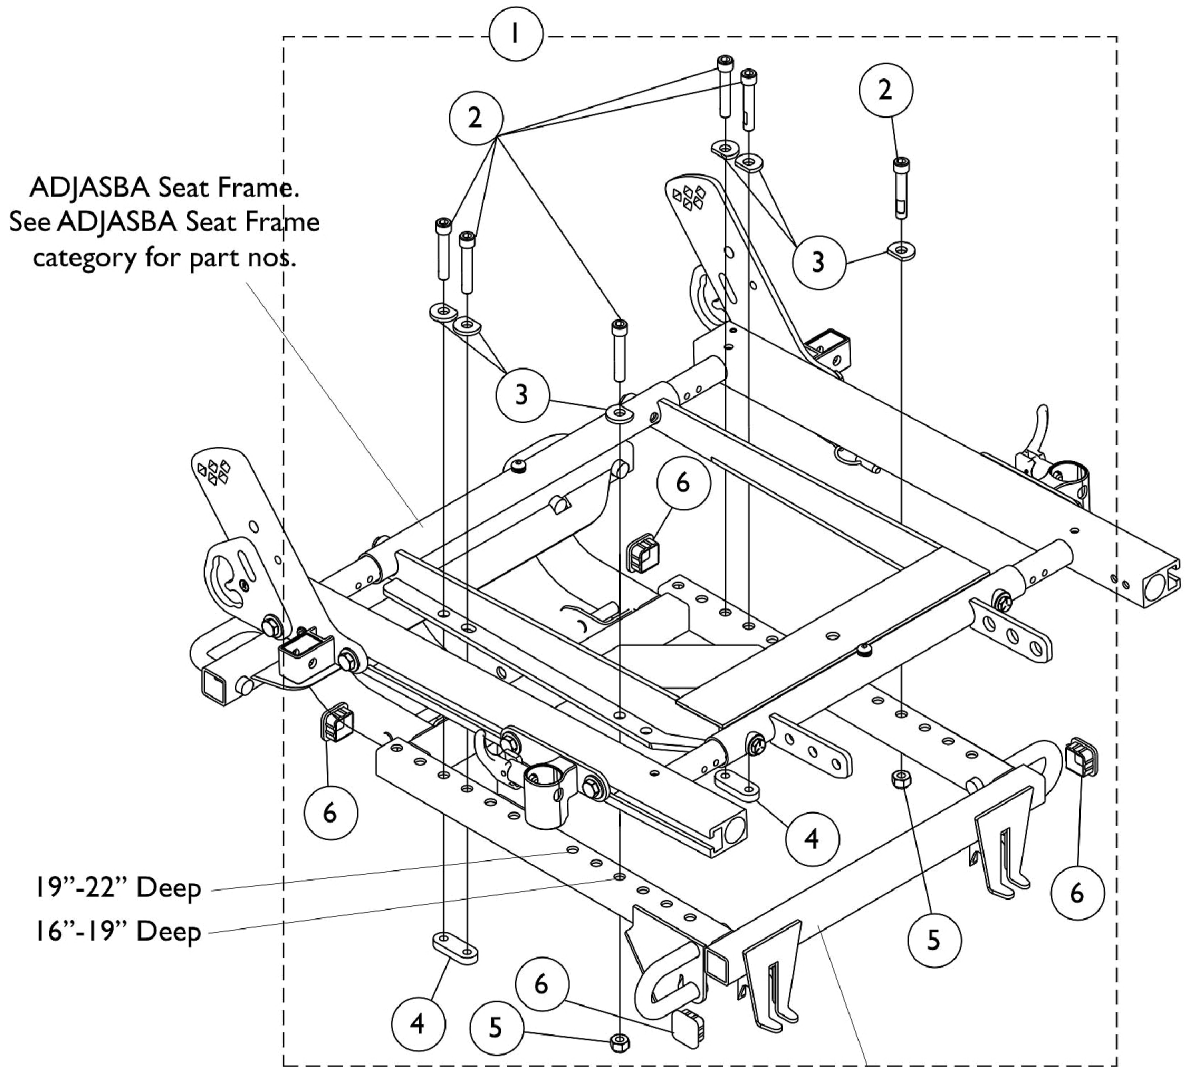

Seat Adapter and Mounting Hardware

M51 ADJASBA Seats with TRRO/TRBKTS after 4/29/08

Seat Frame Adapter for
TRRO option is not a serviceable part.
Please call Technical Services for assistance
(1-800-832-4707).

Seat Adapter and Mounting Hardware

M51 ADJASBA Seats with TRRO/TRBKTS after 4/29/08

Item Number	Note	Part Number	Description	Quantity Per	
				Package	Assembly
1		1139892-NLA	NLA - Kit, Seat Adapter Mounting Hardware - ADJASBA with TRRO/TRBKTS	1	1
2			Screw, Socket Head w/ Patch (5/16-18 x 1-3/4")	1	6
3			NLA - Washer, Ground (11/32 x 13/16 x 1/8")	1	6
4			NLA - Nut, Strap	1	2
5			Locknut (5/16-18)	1	2
6			Plug Button, Black (1" Square)	1	4