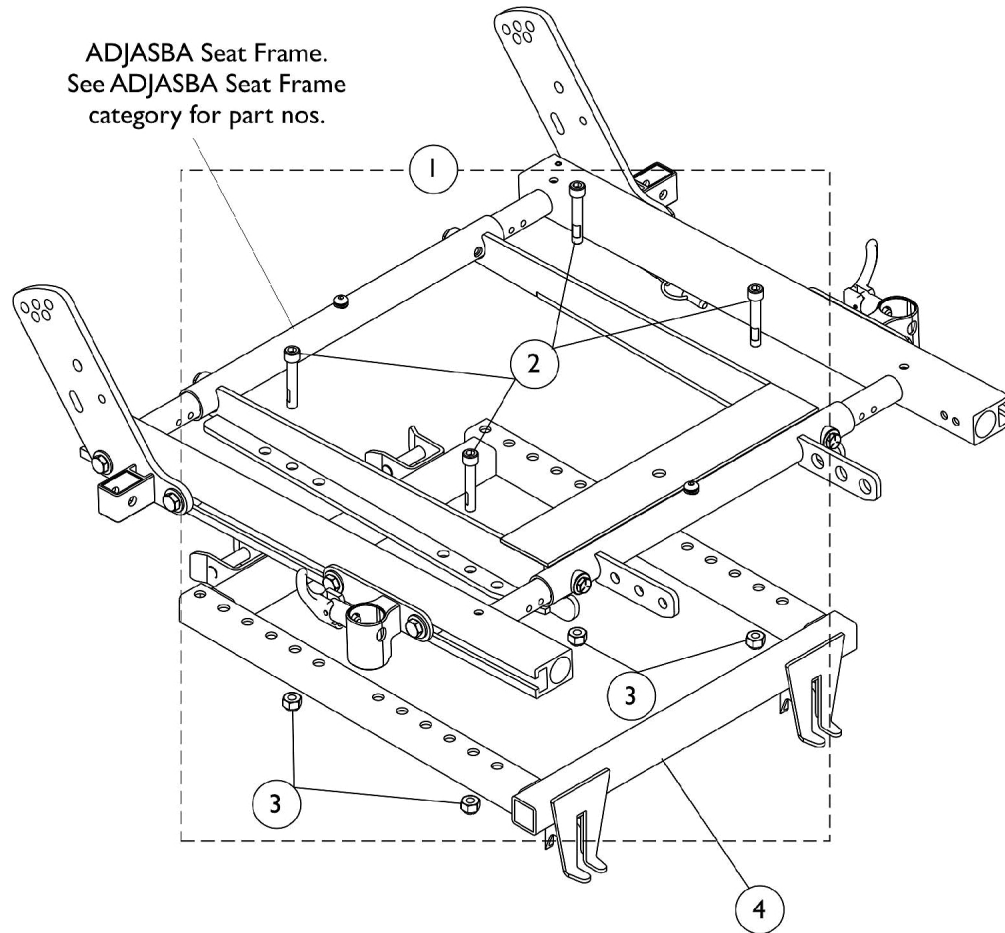

Seat Adapter and Mounting Hardware

M51 ADJASBA Seats (After 4/29/08)

Item Number	Note	Part Number	Description	Quantity Per	
				Package	Assembly
1	A	1136009	Kit, Seat Adapter Mounting Hardware - ADJASBA	1	1
2			Screw, Socket Head w/ Patch (5/16-18 x 1-3/4")	1	4
3			Locknut (5/16-18)	1	4
4		1106480	Adapter, Seat Frame	1	1

NOTE: A - Includes items 2 and 3