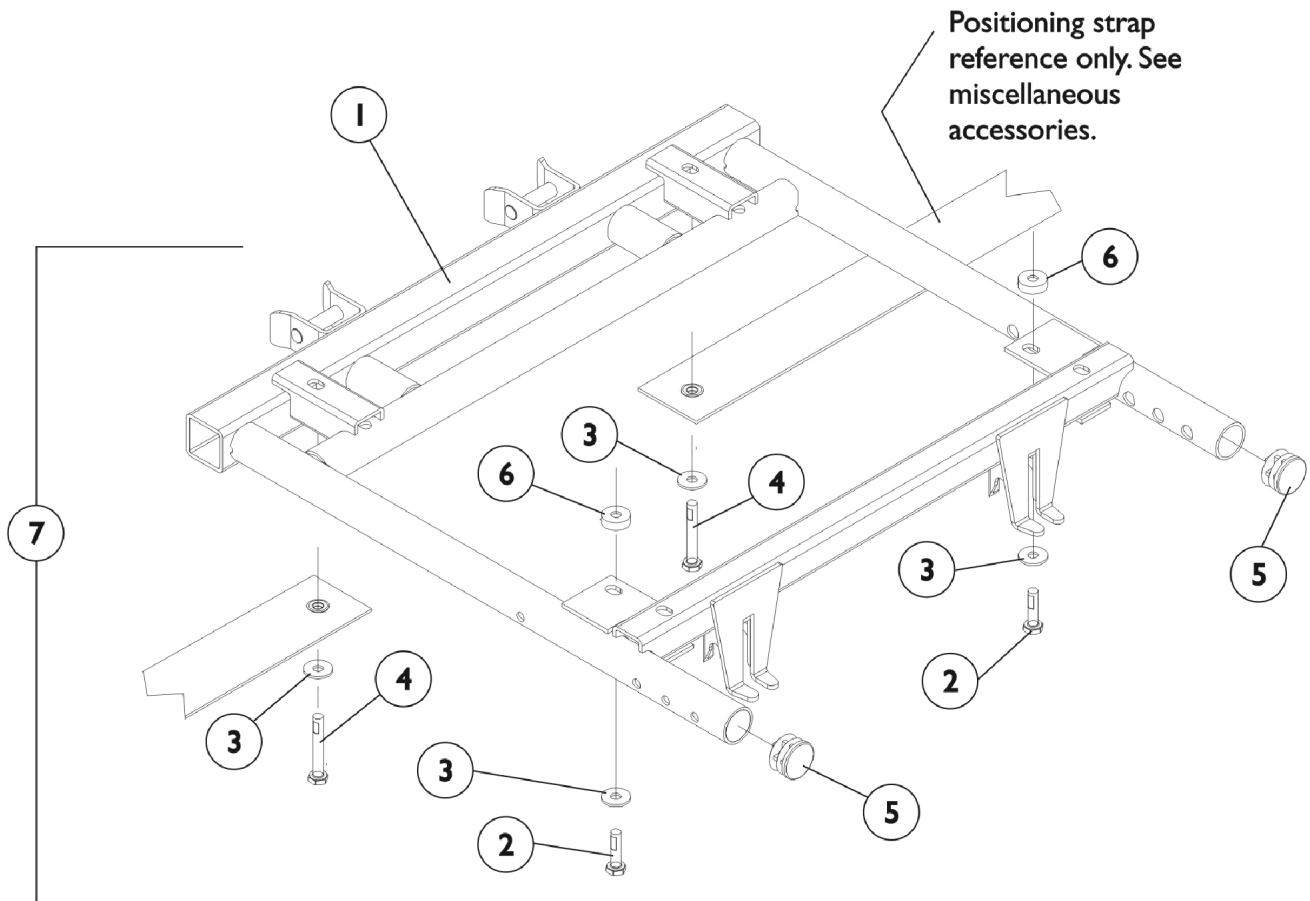

M51 Van Seat Frame and Actuator Hardware w/ Solid Base after 4/29/08

M51 Van Seat Frame and Actuator Hardware w/ Solid Base after 4/29/08

Item Number	Note	Part Number	Description	Quantity Per	
				Package	Assembly
1		1123423-NLA	NLA - Frame, Van Seat, Black (16" W)	1	1
1		1115343	Frame, Van Seat, Black (18" W)	1	1
1		1115344	Frame, Van Seat, Black (20" W)	1	1
2		1088897-NLA	NLA - Screw, Hex Head w/ Patch (1/4-20 x 1-1/4")	1	2
3		1026900	Washer (1/4 x 23/32 x 1/16")	1	2
4		1052957	Screw, Hex Head w/ Patch (1/4-20 x 2")	1	2
5		1029501	Plug Button, Black (1")	1	2
6		1108410	Spacer (1/4 x 5/8 x 1/4")	1	2
7	A	1116421	Hardware, Van Seat Mounting	1	1

NOTE: A - Includes items 2-6