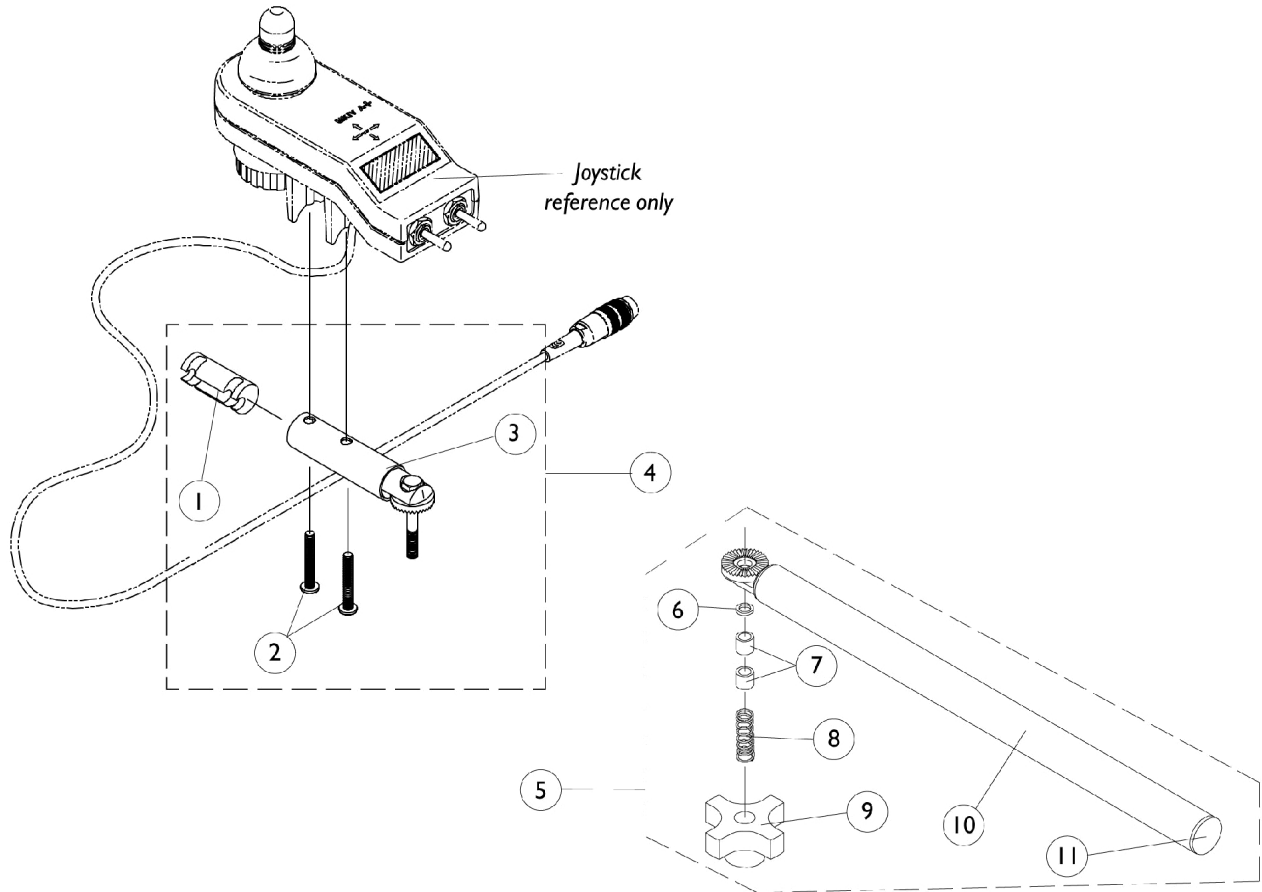

# MKIV Swivel Joystick Hardware

## MKIV Swivel Joystick Hardware

Item Number	Note	Part Number	Description	Quantity Per	
				Package	Assembly
1		1093063	Spacer, Joystick Tube, Black	1	1
2		7930327-NLA	NLA - Package, Screw, Phillips Pan Head (#10-32 x 1-1/8")	25	3
3		1049962-NLA	NLA - Bracket, Swivel Joystick, MKIV	1	1
4		1049963-NLA	NLA - Bracket, Swivel Joystick with Hardware	1	1
5		1035986-NLA	NLA - Joystick Swivel Tube with Hardware, Black	1	1
6		1020551-NLA	NLA - Washer, Flat (1/4 x 3/8 x 1/16")	1	1
7		1005844-NLA	NLA - Bushing	1	2
8		1002511-NLA	NLA - Spring, Hitch Bracket	1	1
9		1023670-NLA	NLA - Knob, Clamping, Grey	1	1
10		1035990-NLA	NLA - Tube, Swivel Joystick, Black	1	1
11		1027095	Plug Button, Black (7/8")	1	1