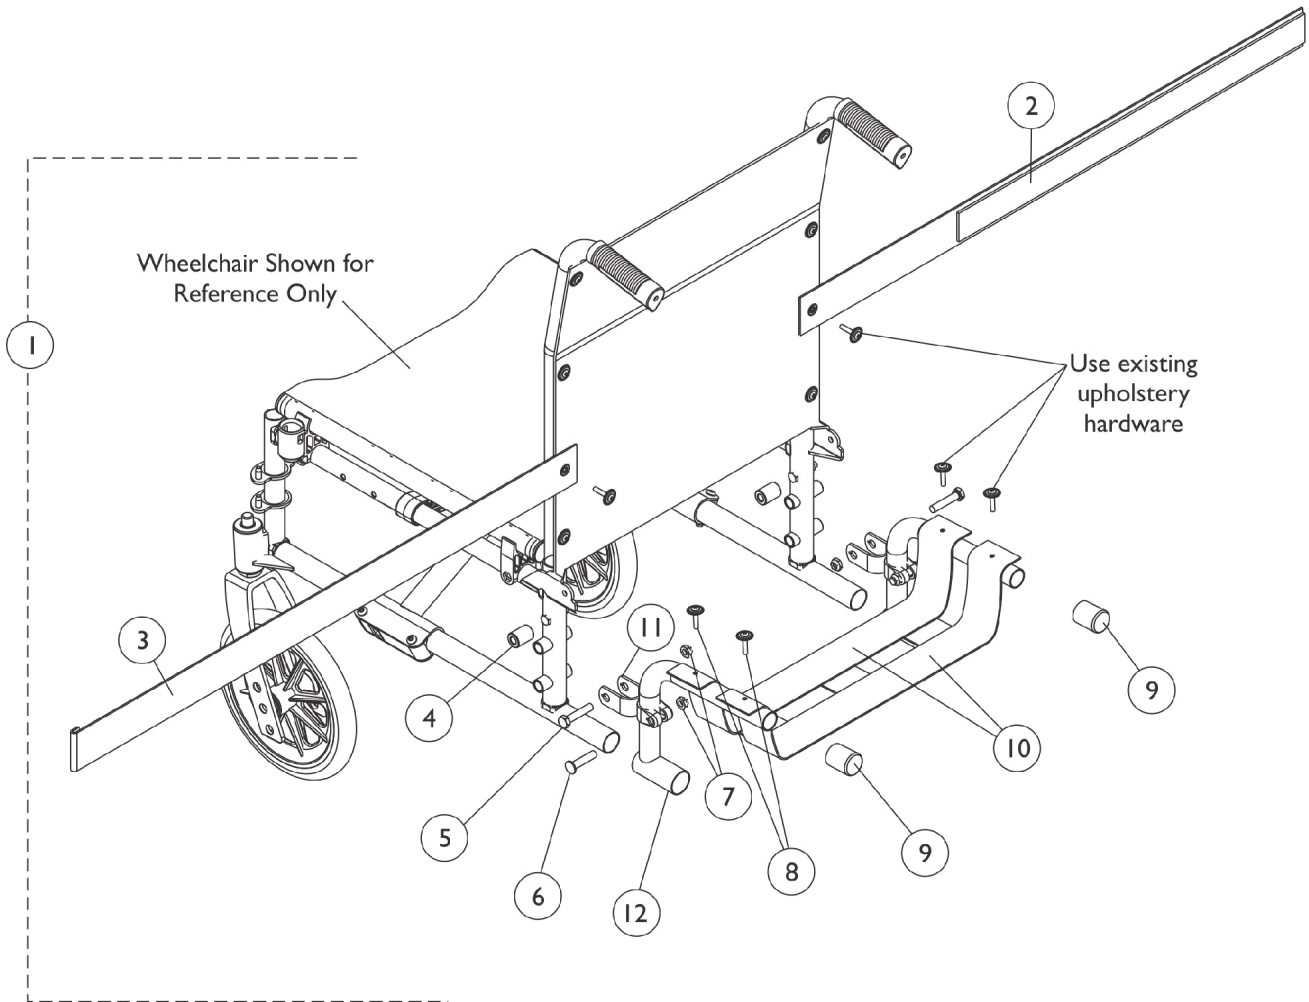

# Luggage Carrier

# Luggage Carrier

Item Number	Note	Part Number	Description	Quantity Per	
				Package	Assembly
1	A	8881154504	Luggage Carrier Assembly w/ Hardware, Color (18" Wide)	1	1
2			Strap Securing Luggage Hook Assembly	1	1
3			Strap Securing Luggage Loop Assembly	1	1
4			NLA - Spacer, Chrome (5/16 x 11/16 x 15/16")	1	2
5			Screw, Hex Head (5/16-24 x 1-1/2")	1	2
6			Bolt, Lug (5/16-24 x 1-3/8")	1	2
7			Locknut (5/16-24)	1	4
8			Screw, Phillips Oval Head w/ Washer (#10-16 x 7/8")	1	4
9			Cap, End, Tube, Black (7/8")	1	2
10			Strap, Luggage Carrier (18" Wide)	1	1
11			Bracket, Mounting, Color	1	2
12			Bracket, Support, Color	1	2
			Instruction Sheet, Luggage Carrier	1	1
1	A	8881154352	Luggage Carrier Assembly w/ Hardware, Color (20" Wide)	1	1
2			Strap Securing Luggage Hook Assembly	1	1
3			Strap Securing Luggage Loop Assembly	1	1
4			NLA - Spacer, Chrome (5/16 x 11/16 x 15/16")	1	2
5			Screw, Hex Head (5/16-24 x 1-1/2")	1	2
6			Bolt, Lug (5/16-24 x 1-3/8")	1	2
7			Locknut (5/16-24)	1	4
8			Screw, Phillips Oval Head w/ Washer (#10-16 x 7/8")	1	4
9			Cap, End, Tube, Black (7/8")	1	2
10			Strap, Luggage Carrier (20" Wide)	1	1
11			Bracket, Mounting, Color	1	2
12			Bracket, Support, Color	1	2
			Instruction Sheet, Luggage Carrier	1	1

NOTE: A - Includes items 1-12. Specify 34P Flat Black when ordering.