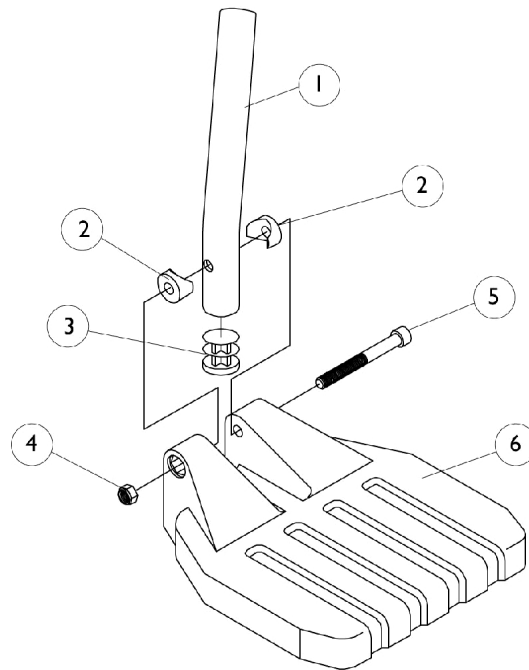

# Pivot/ Slide Tube and Footplate

## P93ST / PW93ST

**NOTES:** Heel Loops are not included. See footrest and legrest accessories.  
For complete pivot/slide tube and footplate assemblies, see front riggings reference charts.

## P93ST / PW93ST

NOTES: Heel Loops are not included. See footrest and legrest accessories.

For complete pivot/slide tube and footplate assemblies, see front riggings reference charts.

Item Number	Note	Part Number	Description	Quantity Per	
				Package	Assembly
1		1120382	Tube, Pivot/Slide, Curved End, Black - Long (9-7/8")	1	1
1		1057852	Tube, Pivot/Slide, Curved End, Steel, Black (9-7/8")	1	1
2		1025457	Spacer, Coved (1/4 x 3/4 x 11/32")	1	2
3		1027097	Plug Button, Black (3/4")	1	1
4		7930323-NLA	NLA - Package, Locknut (1/4-20)	25	1
5		7930366	Package, Socket Head Screw (1/4-20 x 2-1/4")	25	1
6		1026879	Footplate, Composite, Small, Black (6" W x 6" L)	1	1
6		1026880	Footplate, Composite, Medium, Black (7" W x 6" L)	1	1
6		1026881	Footplate, Composite, Large, Black (8" W x 6" L)	1	1