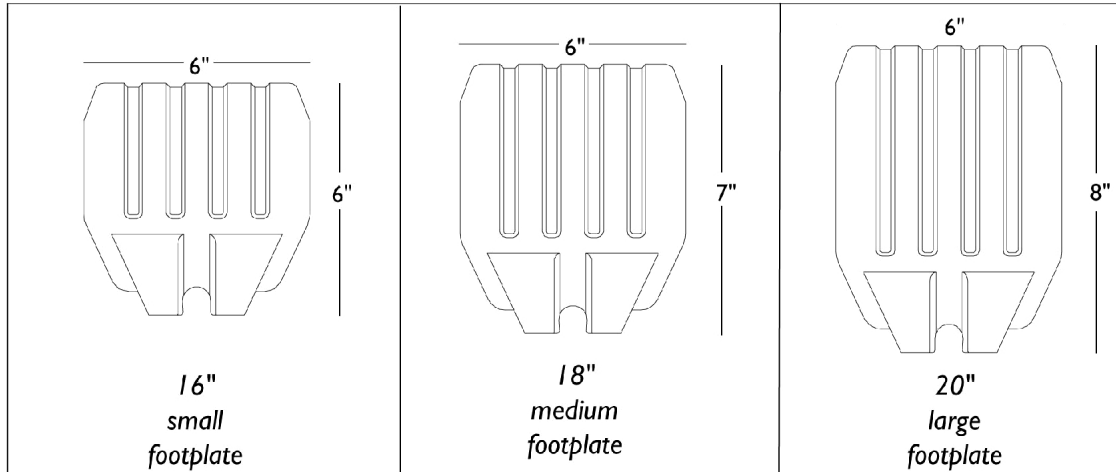

# Pivot/ Slide Tube and Footplate

## P93ST / PW93ST

**NOTES:** Heel Loops are not included. See footrest and legrest accessories.  
For complete pivot/slide tube and footplate assemblies, see front riggings reference charts.

## P93ST / PW93ST

NOTES: Heel Loops are not included. See footrest and legrest accessories.

For complete pivot/slide tube and footplate assemblies, see front riggings reference charts.

Item Number	Note	Part Number	Description	Quantity Per	
				Package	Assembly
1		1120382	Tube, Pivot/Slide, Curved End, Black - Long (9-7/8")	1	1
1		1057852	Tube, Pivot/Slide, Curved End, Steel, Black (9-7/8")	1	1
2		1025457	Spacer, Coved (1/4 x 3/4 x 11/32")	1	2
3		1027097	Plug Button, Black (3/4")	1	1
4		7930323-NLA	NLA - Package, Locknut (1/4-20)	25	1
5		7930366	Package, Socket Head Screw (1/4-20 x 2-1/4")	25	1
6		1026879	Footplate, Composite, Small, Black (6" W x 6" L)	1	1
6		1026880	Footplate, Composite, Medium, Black (7" W x 6" L)	1	1
6		1026881	Footplate, Composite, Large, Black (8" W x 6" L)	1	1