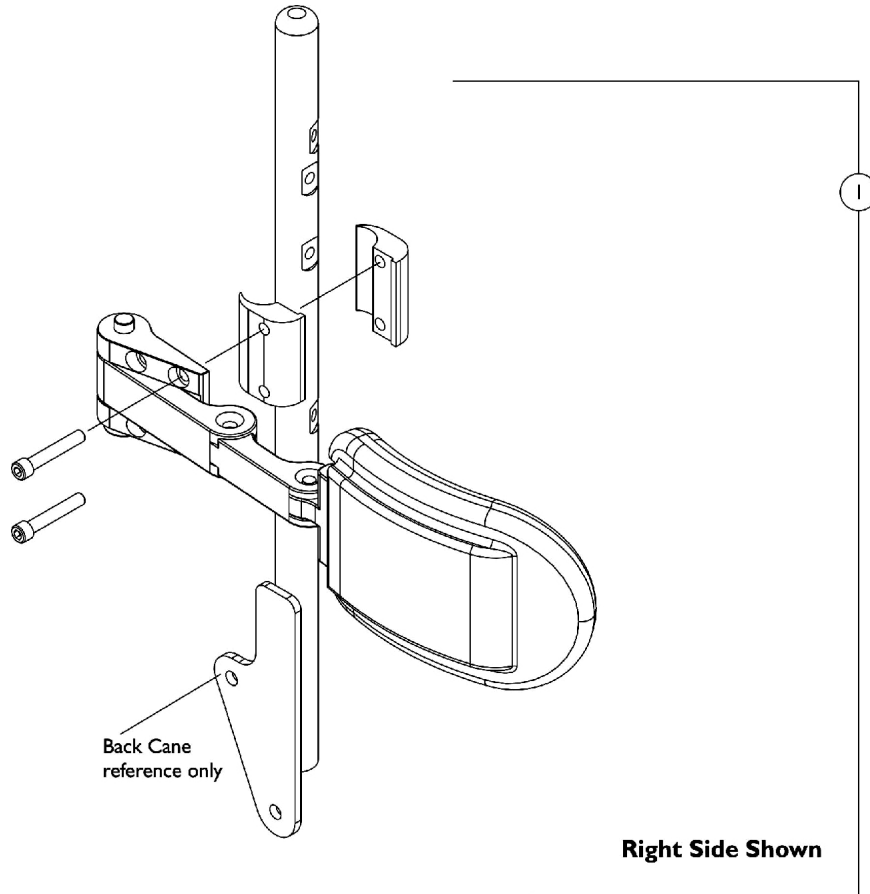

Lateral Support Assembly, Stealth TWB-RPR/TWB-RPRL TDX SC

The Laterals 7/8" O.D. Back Cane Mounting Clamps do not work on TDX SPREE 2-Piece Adjustable Height Back Canes that have a 1" O.D. measurement.

Item Number	Note	Part Number	Description	Quantity Per	
				Package	Assembly
1	A	1125826	Kit, Swingaway Lateral Support Assemblies w/ Medium Pads (5" W x 3" H), Stealth (TWB-RPR) (Pair)	1	1
1	A	1125823-NLA	NLA - Kit, Swingaway Lateral Support Assemblies w/ Large Pads (6" W x 4" H), Stealth (TWB-RPRL) (Pair)	1	1