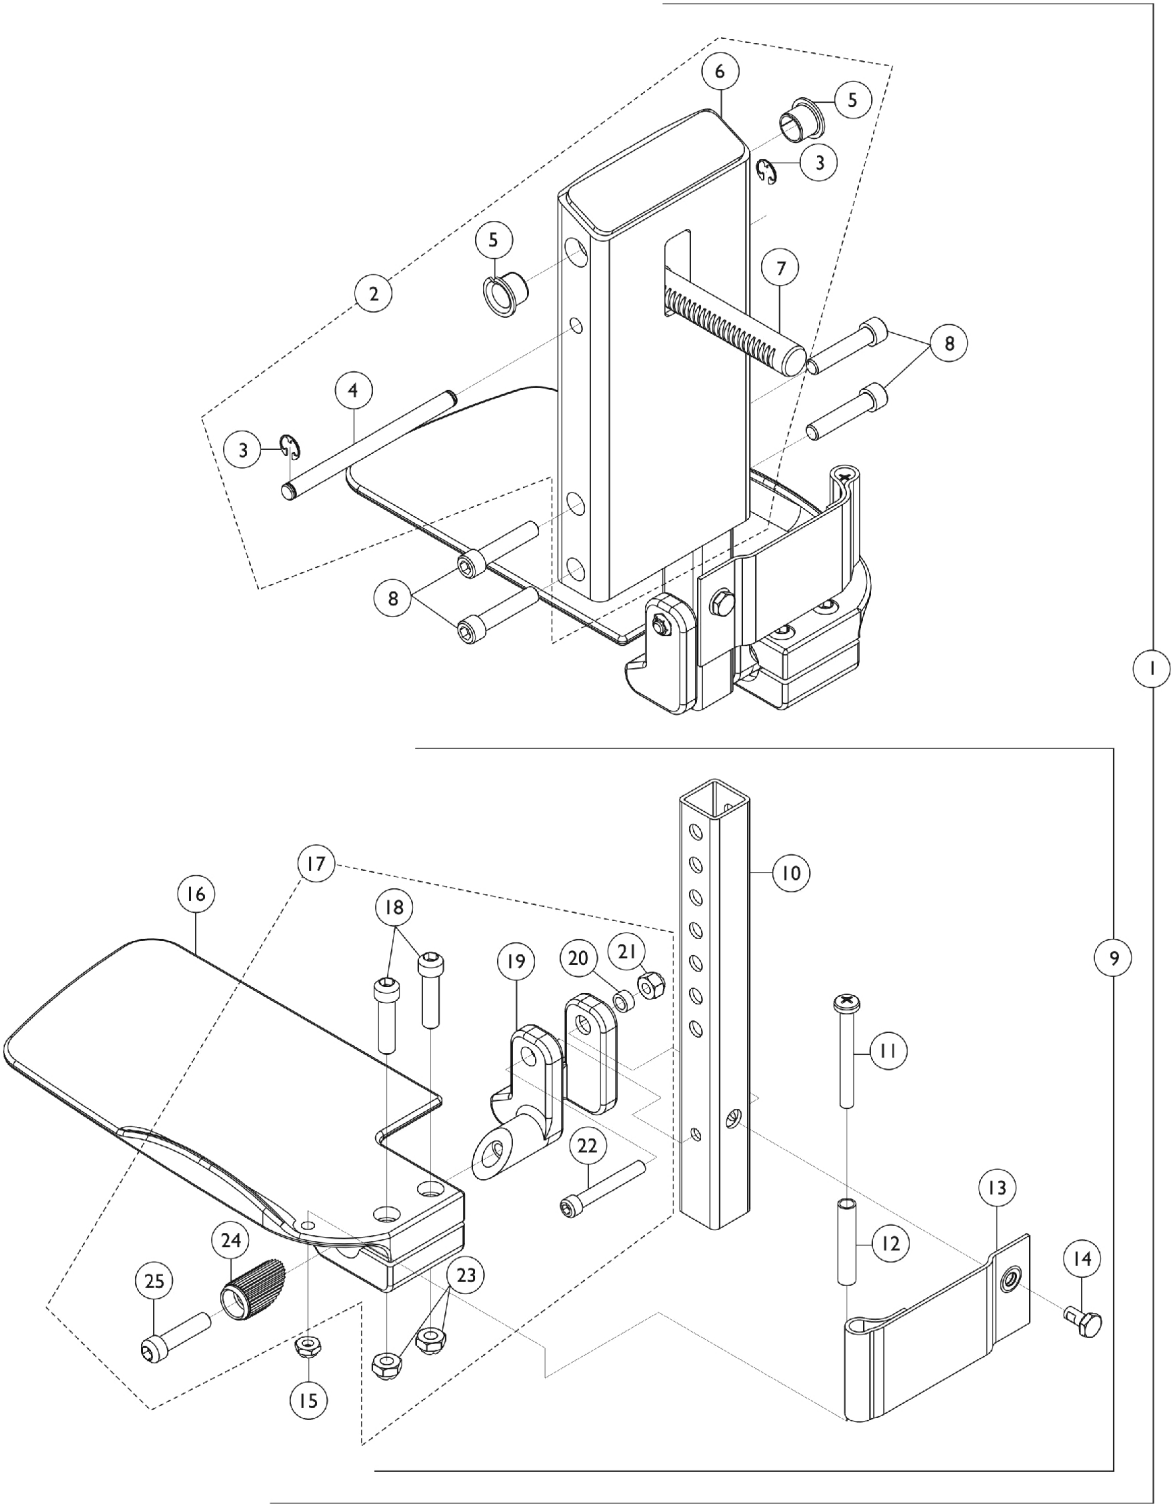

# Front Rigging - Center Mount Rigging (CTMT-F) - Before 12/10/08 (CTMT-F = 12-1/4" - 15" Range)

Item Number	Note	Part Number	Description	Quantity Per	
				Package	Assembly
1	A	See Note	See Footnote	1	1
2	B	1120346-NLA	NLA - Legrest Support Assembly, Center Mount, Black	1	1
3		1113376-NLA	NLA - Ring, Retainer (1/4 x 1/2 x 1/64")	1	2
4		1113373-NLA	NLA - Pin, Angle, Adjustable, ASBA	1	1
5		1110669	Bearing, Flange (1/2 x 13/16 x 1/2")	1	2
6	E	1113609-NLA	NLA - Support, Center Mount Rigging Legrest, Black	1	1
7		1113372	Rack, Center Mount Rigging Angle Adjustable	1	1
8		1021344	Screw, Socket Head (5/16-18 x 1-1/2")	1	4
9	C	1123034-NLA	NLA - Extension Tube and Footplate Assembly w/ Heel Loop, Short - Right	1	1
9	C	1123035-NLA	NLA - Extension Tube and Footplate Assembly w/ Heel Loop, Short - Left	1	1
10		1123044	Tube, Footrest Extension, Short (CTMTJ/CTMT-FJ = 9-1/4 - 12") (CTMT/CTMT-F = 12-1/4 - 15") (PCTMT = 10 - 13")	1	1
11		1021421-NLA	NLA - Screw, Phillips Pan Head (1/4-20 x 2-1/4")	1	2
12		1006477-NLA	NLA - Spacer (1/4 x 11/32 x 1-3/4")	1	2
13		1121996-NLA	NLA - Heel Loop, Center Mount Rigging	1	2
14		1078214	Screw, Hex Head w/ Patch (1/4-20 x 1/2")	1	2
15		1025195	Locknut (1/4-20)	1	2
16		1113606-NLA	NLA - Footplate, Center Mount Rigging, Black - Right (5-1/4" W x 9-5/8" L)	1	1
16		1113607-NLA	NLA - Footplate, Center Mount Rigging, Black - Left (5-1/4" W x 9-5/8" L)	1	1
17	D	1120345-NLA	NLA - Center Mount Rigging Footplate Mounting Hardware - Right	1	1
17	D	1121123-NLA	NLA - Center Mount Rigging Footplate Mounting Hardware - Left	1	1
18		1021343	Screw, Socket Head (5/16-18 x 1-1/4")	1	2
19		1113384-NLA	NLA - Hinge, Adjustable Angle - Right	1	1
19		1113385-NLA	NLA - Hinge, Adjustable Angle - Left	1	1
20		1047449-NLA	NLA - Spacer (1/4 x 3/8 x 3/16")	1	1
21		1065362	Locknut (1/4-28)	1	1
22		1096810	Screw, Socket Head (1/4-28 x 1-3/4")	1	1
23		1108122-NLA	NLA - Locknut (5/16-18)	1	2
24		1113530	Attachment, Hinge	1	1
25		1021343	Screw, Socket Head (5/16-18 x 1-1/4")	1	1