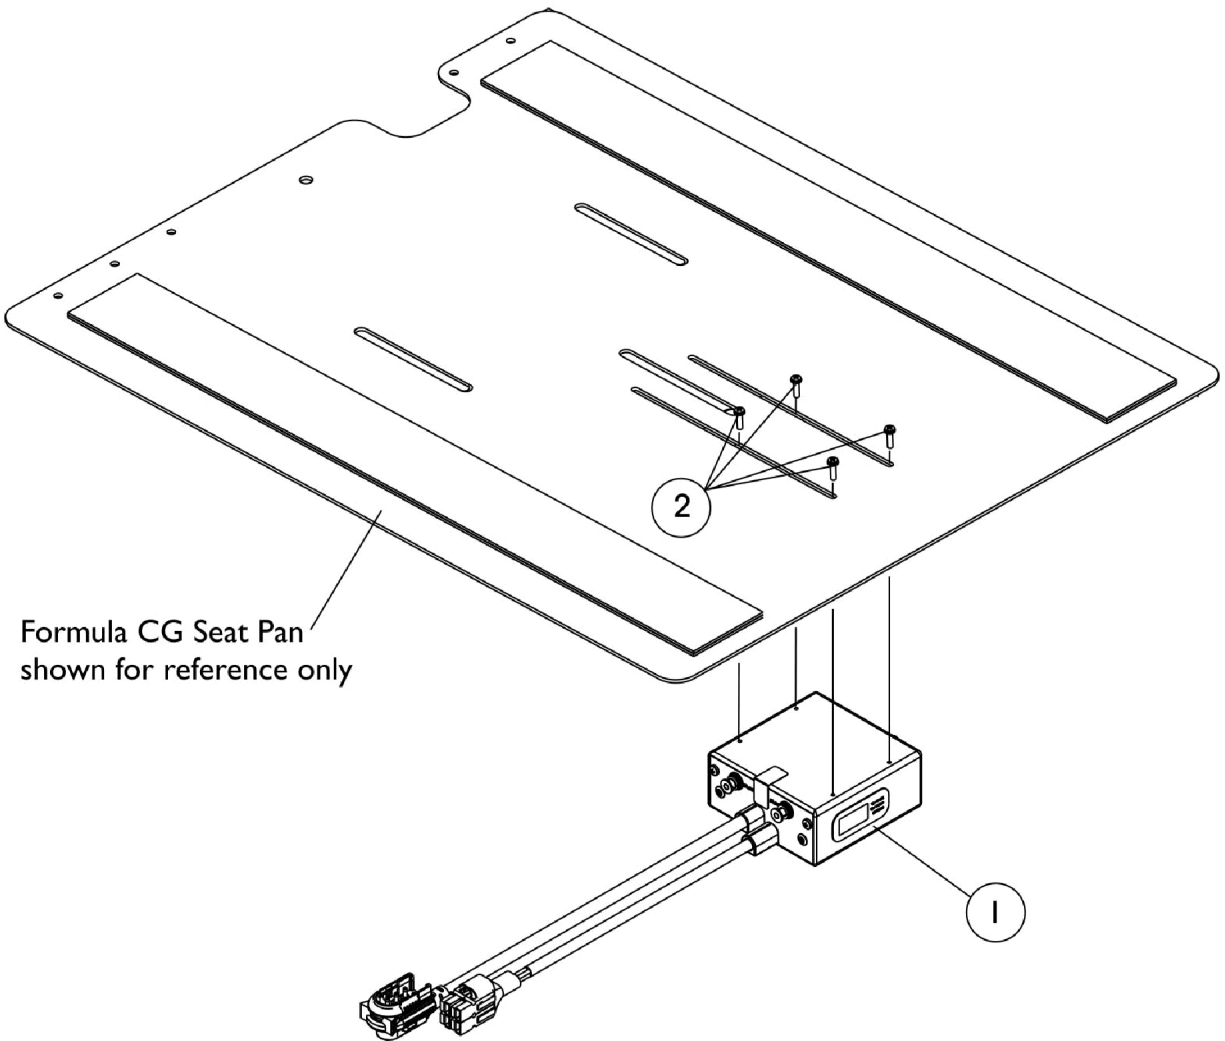

Dual Legs Integrated Actuator Module (DLIAM) MK6i

For ELRPW Front Riggings - TDX SC

Formula CG Seat Pan
shown for reference only

Dual Legs Integrated Actuator Module (DLIAM) MK6i

For ELRPW Front Riggings - TDX SC

Item Number	Note	Part Number	Description	Quantity Per	
				Package	Assembly
1		1140032	Module, Dual Legs Integrated Actuator (DLIAM) - MK6i (54" L)	1	1
2		1052041	Screw, Phillips Pan Head (#4-40 x 3/8")	1	4