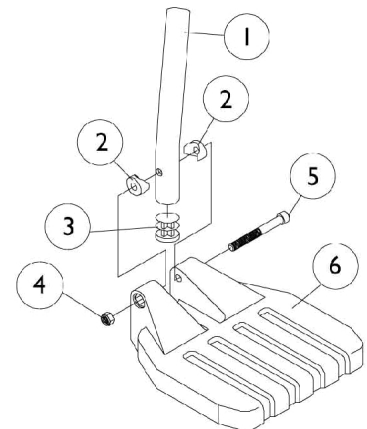

Pivot/Slide Tube and 1651 Composite Footplates

NOTE: Heel Loops are not included. See Footrest and Legrest Accessories.

NOTE: For complete pivot/slide tube and footplate assemblies, see Front Riggings Reference Charts

Item Number	Note	Part Number	Description	Quantity Per	
				Package	Assembly
1		1057852	Tube, Pivot/Slide, Curved End, Steel, Black (9-7/8")	1	1
1		1057854	Tube, Pivot/Slide, Curved End, 2" Longer, Steel, Black	1	1
1		1058418	Tube, Pivot/Slide, Curved End, 4" Longer, Steel, Black	1	1
2		1025457	Spacer, Coved (1/4 x 3/4 x 11/32")	1	2
3		1027097	Plug Button, Black (3/4")	1	1
4		1025195	Locknut (1/4-20)	1	1
5		60285X006	Screw, Socket Head (1/4-20 x 2-1/4")	1	1
6	A	1026879	Footplate, Composite, Small, Black (6" W x 6" L)	1	1
6	B	1026880	Footplate, Composite, Medium, Black (7" W x 6" L)	1	1
6	C	1026881	Footplate, Composite, Large, Black (8" W x 6" L)	1	1
6	D	1026879	Footplate, Composite, Small, Black (6" W x 6" L)	1	1
6	E	1026880	Footplate, Composite, Medium, Black (7" W x 6" L)	1	1
6	F	1026881	Footplate, Composite, Large, Black (8" W x 6" L)	1	1
NOTE: A - 12"-14" Wide B - 15"-16" Wide C - 17" and Wider D - 16"-17" Wide 70 ST TAPER E - 18"-19" Wide 70 ST TAPER F - 20" Wide 70 ST TAPER					