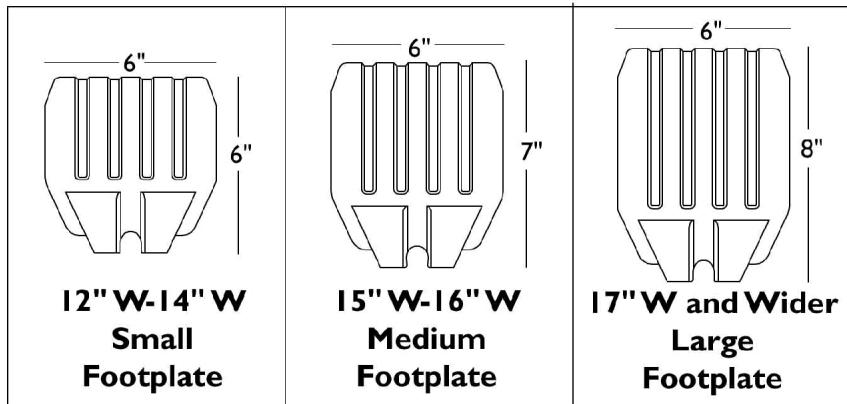

Pivot/Slide Tube and 1651 Composite Footplates

NOTE: Heel Loops are not included. See Footrest and Legrest Accessories.

NOTE: For complete pivot/slide tube and footplate assemblies, see Front Riggings Reference Charts

Item Number	Note	Part Number	Description	Quantity Per	
				Package	Assembly
1		1057852	Tube, Pivot/Slide, Curved End, Steel, Black (9-7/8")	1	1
1		1057854	Tube, Pivot/Slide, Curved End, 2" Longer, Steel, Black	1	1
1		1058418	Tube, Pivot/Slide, Curved End, 4" Longer, Steel, Black	1	1
2		1025457	Spacer, Coved (1/4 x 3/4 x 11/32")	1	2
3		1027097	Plug Button, Black (3/4")	1	1
4		1025195	Locknut (1/4-20)	1	1
5		60285X006	Screw, Socket Head (1/4-20 x 2-1/4")	1	1
6	A	1026879	Footplate, Composite, Small, Black (6" W x 6" L)	1	1
6	B	1026880	Footplate, Composite, Medium, Black (7" W x 6" L)	1	1
6	C	1026881	Footplate, Composite, Large, Black (8" W x 6" L)	1	1
6	D	1026879	Footplate, Composite, Small, Black (6" W x 6" L)	1	1
6	E	1026880	Footplate, Composite, Medium, Black (7" W x 6" L)	1	1
6	F	1026881	Footplate, Composite, Large, Black (8" W x 6" L)	1	1
NOTE: A - 12"-14" Wide B - 15"-16" Wide C - 17" and Wider D - 16"-17" Wide 70 ST TAPER E - 18"-19" Wide 70 ST TAPER F - 20" Wide 70 ST TAPER					