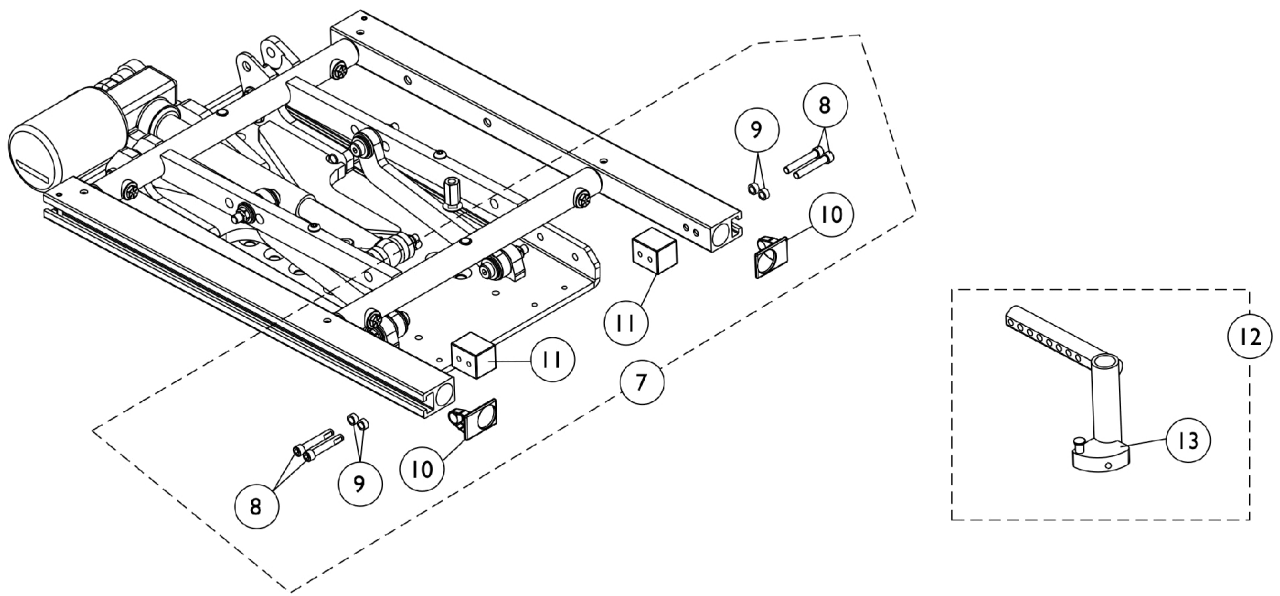

Front Rigging Hangers and Hardware

Pin & Sector Style (12"-20" Wide)

Front Rigging Hangers and Hardware Pin & Sector Style (12"-20" Wide)

Item Number	Note	Part Number	Description	Quantity Per	
				Package	Assembly
1	A	1124723	Kit, Side Rail Cap Hardware (Pair)	1	1
2			Screw, Socket Head Cap w/ Patch (1/4-20 x 1-1/2")	1	4
3			Spacer (1/4 x 3/8 x 29/32")	1	4
4			Cap, End, Side Rail, Black	1	2
5			Block, Threaded	1	2
6			Plug Button, Black (1")	1	2
7	B	1125726	Kit, Front Rigging Hanger Mounting Hardware (Pair)	1	1
8			Screw, Socket Head Cap w/ Patch (1/4-20 x 1-1/2")	1	4
9			NLA - Spacer (1/4 x 3/8 x 3/16")	1	4
10			Cap, End, Side Rail, Black	1	2
11			Block, Threaded	1	2
12	C	1143416	Front Rigging Hanger Assembly w/ Sector Block, Black - Right	1	1
12	C	1143417	Front Rigging Hanger Assembly w/ Sector Block, Black - Left	1	1
13	D	1054571	Kit, Sector Block - Right	1	1
13	D	1054572	Kit, Sector Block - Left	1	1
14		1143783	Front Rigging Hanger Assembly w/ Plug Button, Hemi, Black - Right	1	1
14		1143784	Front Rigging Hanger Assembly w/ Plug Button, Hemi, Black - Left	1	1
15		1134426	Package, Plug Button, Black (3/4")	10	1
NOTE: A - Includes items 2-6 B - Includes items 8-11 C - Includes item 13 D - Includes Sector Block, Screw and Washer					