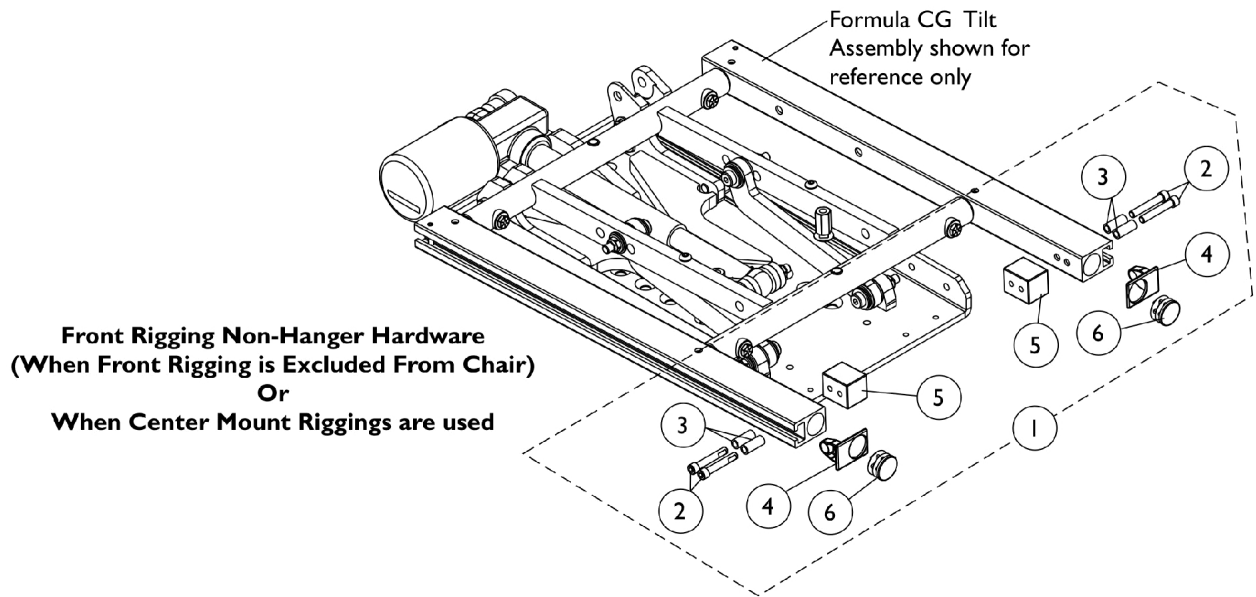

Front Rigging Hangers and Hardware

Pin & Sector Style (12"-20" Wide)

Front Rigging Hangers and Hardware Pin & Sector Style (12"-20" Wide)

Item Number	Note	Part Number	Description	Quantity Per	
				Package	Assembly
1	A	1124723	Kit, Side Rail Cap Hardware (Pair)	1	1
2			Screw, Socket Head Cap w/ Patch (1/4-20 x 1-1/2")	1	4
3			Spacer (1/4 x 3/8 x 29/32")	1	4
4			Cap, End, Side Rail, Black	1	2
5			Block, Threaded	1	2
6			Plug Button, Black (1")	1	2
7	B	1125726	Kit, Front Rigging Hanger Mounting Hardware (Pair)	1	1
8			Screw, Socket Head Cap w/ Patch (1/4-20 x 1-1/2")	1	4
9			NLA - Spacer (1/4 x 3/8 x 3/16")	1	4
10			Cap, End, Side Rail, Black	1	2
11			Block, Threaded	1	2
12	C	1143416	Front Rigging Hanger Assembly w/ Sector Block, Black - Right	1	1
12	C	1143417	Front Rigging Hanger Assembly w/ Sector Block, Black - Left	1	1
13	D	1054571	Kit, Sector Block - Right	1	1
13	D	1054572	Kit, Sector Block - Left	1	1
14		1143783	Front Rigging Hanger Assembly w/ Plug Button, Hemi, Black - Right	1	1
14		1143784	Front Rigging Hanger Assembly w/ Plug Button, Hemi, Black - Left	1	1
15		1134426	Package, Plug Button, Black (3/4")	10	1
NOTE: A - Includes items 2-6 B - Includes items 8-11 C - Includes item 13 D - Includes Sector Block, Screw and Washer					