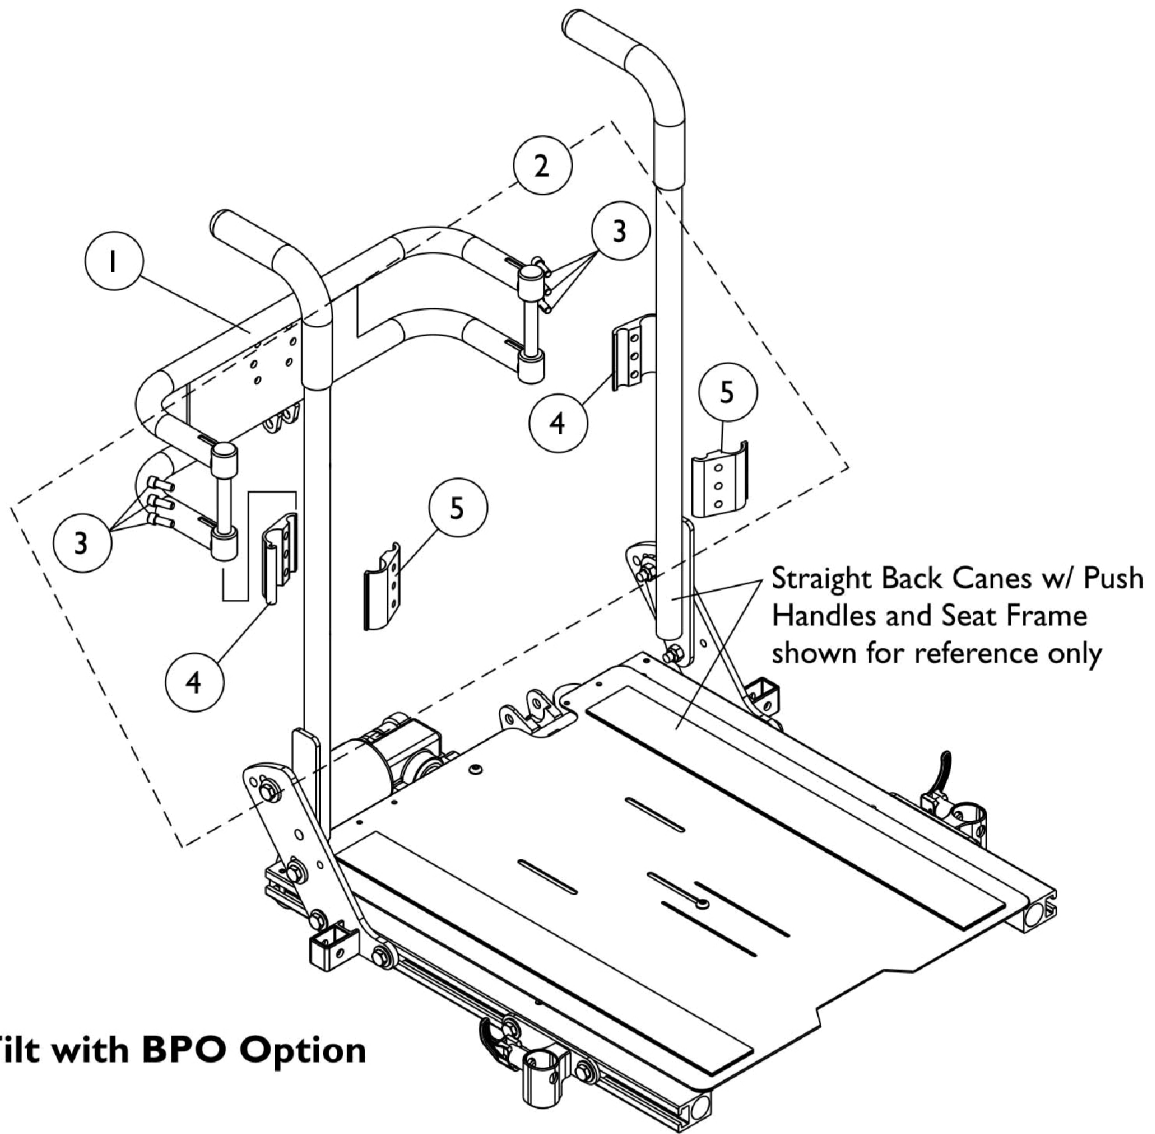

Spreader Bar Assembly, Double

(16"-20" Wide) TDX SC & (14"-16") TDX SPREE w/ BPO Option

Spreader Bar Assembly, Double

(16"-20" Wide) TDX SC & (14"-16") TDX SPREE w/ BPO Option

Item Number	Note	Part Number	Description	Quantity Per	
				Package	Assembly
1		0013402	Bar, Push, Black (14" W)	1	1
1		0013502	Bar, Push, Black (15" W)	1	1
1		0013602	Bar, Push, Black (16" W)	1	1
1		0013702	Bar, Push, Black (17" W)	1	1
1		0013802	Bar, Push, Black (18" W)	1	1
1		0013902	Bar, Push, Black (19" W)	1	1
1		0014002	Bar, Push, Black (20" W)	1	1
2		1125761	Kit, Double Spreader Bar Mounting Hardware	1	1
3			Screw, Socket Head (1/4-20 x 5/8")	1	6
4			Half Clamp, Threaded Holes (7/8" Dia. Back Canes)	1	2
5			Half Clamp, Un-Threaded Holes (7/8" Dia. Back Canes)	1	2