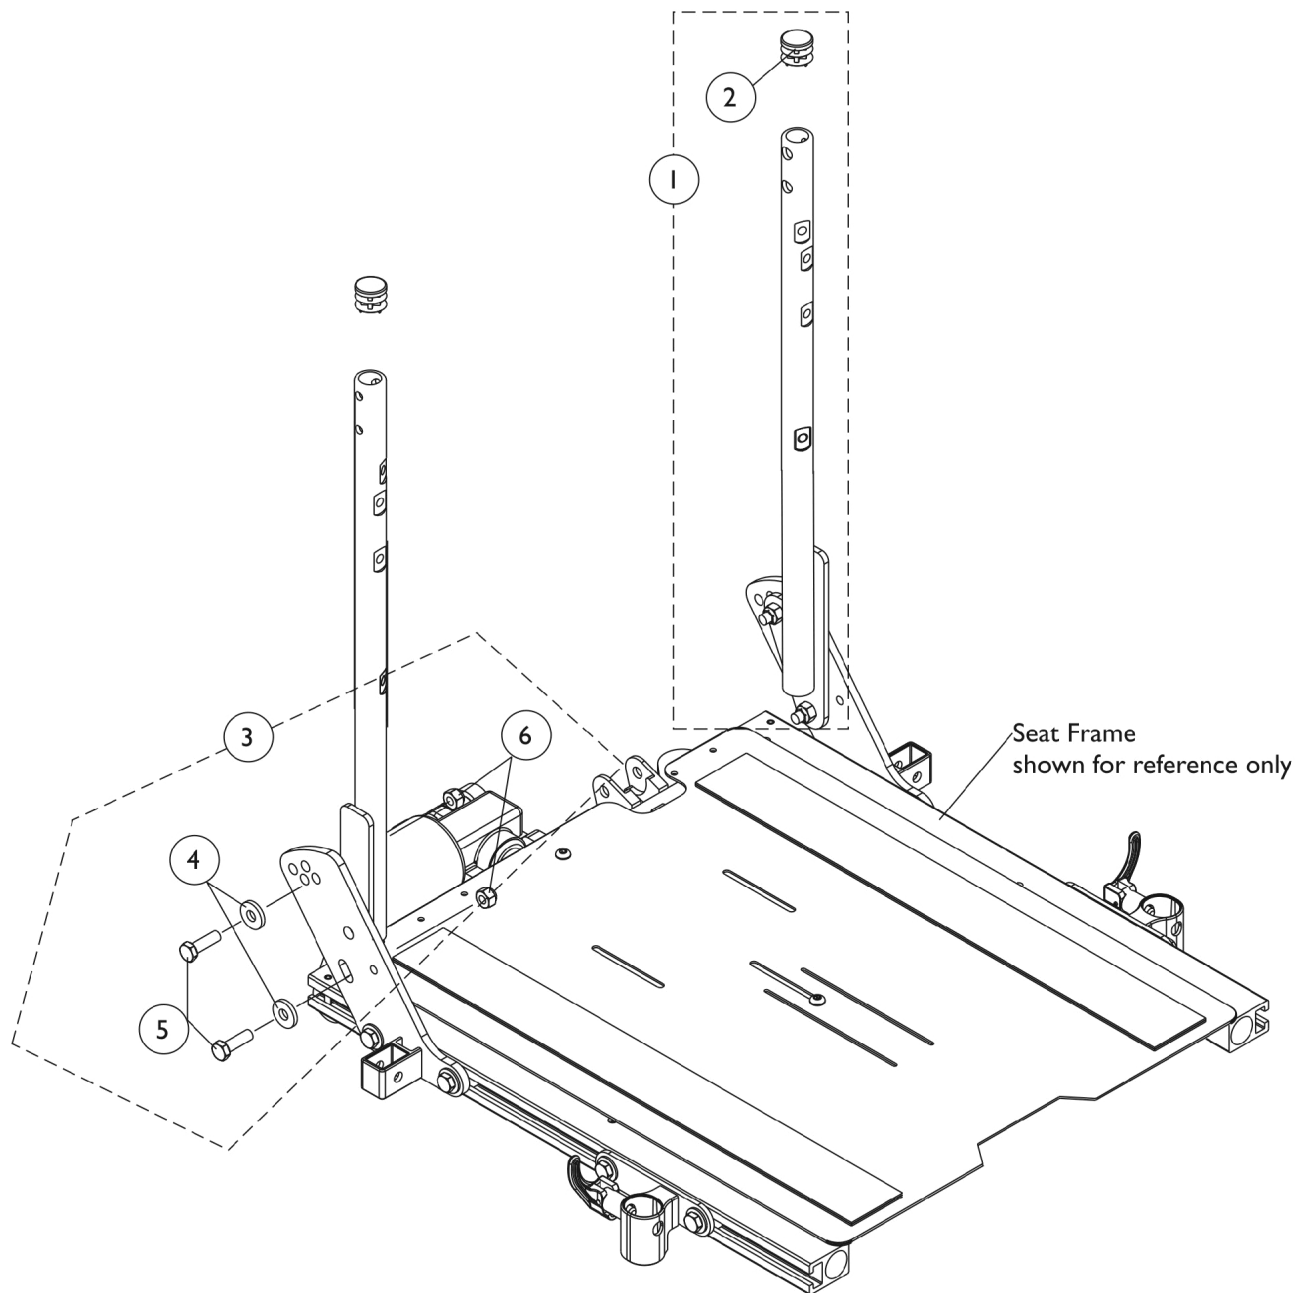

Solid Straight Back Canes w/o Push Handles and Mounting Hardware

(16"-20" Wide) TDX SC & (16" Wide) TDX SPREE

Solid Straight Back Canes w/o Push Handles and Mounting Hardware (16"-20" Wide) TDX SC & (16" Wide) TDX SPREE

Item Number	Note	Part Number	Description	Quantity Per	
				Package	Assembly
1	A	1128394-NLA	NLA - Kit, Back Cane w/o Push Handle, Solid Straight w/ Plug Button - Right	1	1
1	A	1128395-NLA	NLA - Kit, Back Cane w/o Push Handle, Solid Straight w/ Plug Button - Left	1	1
1	A	1128396-NLA	NLA - Kit, Back Canes w/o Push Handle, Solid Straight w/ Plug Button (Pair)	1	1
2		1027097	Plug Button, Black (3/4")	1	1
3	B	1125733	Kit, Solid Straight Back Cane w/o Push Handle, Mounting Hardware	1	1
4			Washer, Flat (21/64 x 53/64 x 7/64")	1	2
5			Screw, Hex Head (5/16-18 x 1")	1	2
6			Locknut (5/16-18)	1	2
4		1079247	Washer, Flat (21/64 x 53/64 x 7/64")	1	2
5		1028478-NLA	NLA - Screw, Hex Head (5/16-18 x 1-1/4")	1	2
6		1026158	Locknut (5/16-18)	1	2

NOTE: A - Back height from the seat pan to the top of the back cane will measure approximately 20-1/2" high.
B - Includes items 4-6