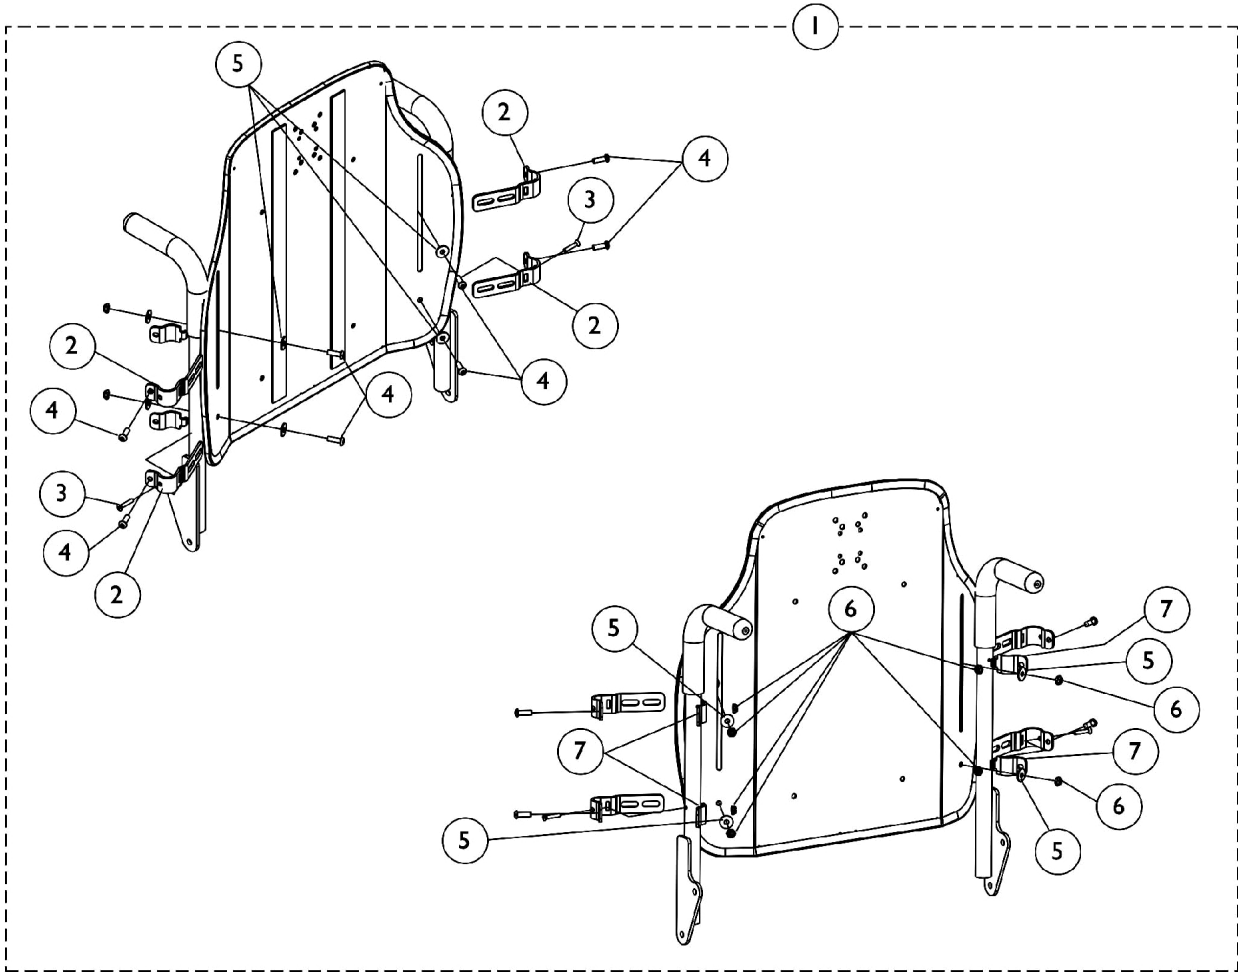

Contoura Back Mounting Hardware

TDX SC - Before 5/15/09

Contoura Back Mounting Hardware

TDX SC - Before 5/15/09

Item Number	Note	Part Number	Description	Quantity Per	
				Package	Assembly
1	A	1140945	Kit, Contoura Back Mounting Hdwr. - Round Canes	1	1
2			Bracket, Back Mounting, Front, Black	1	4
3			NLA - Screw, Phillips Oval Head (#10-16 x 7/8")	1	2
4			Screw, Socket Button (1/4-20 x 3/4")	1	8
5			Washer (1/4 x 23/32 x 1/16")	1	8
6			Locknut (1/4-20)	1	8
7			Bracket, Back Mounting, Rear, Black	1	4

NOTE: A - Includes items 2-7