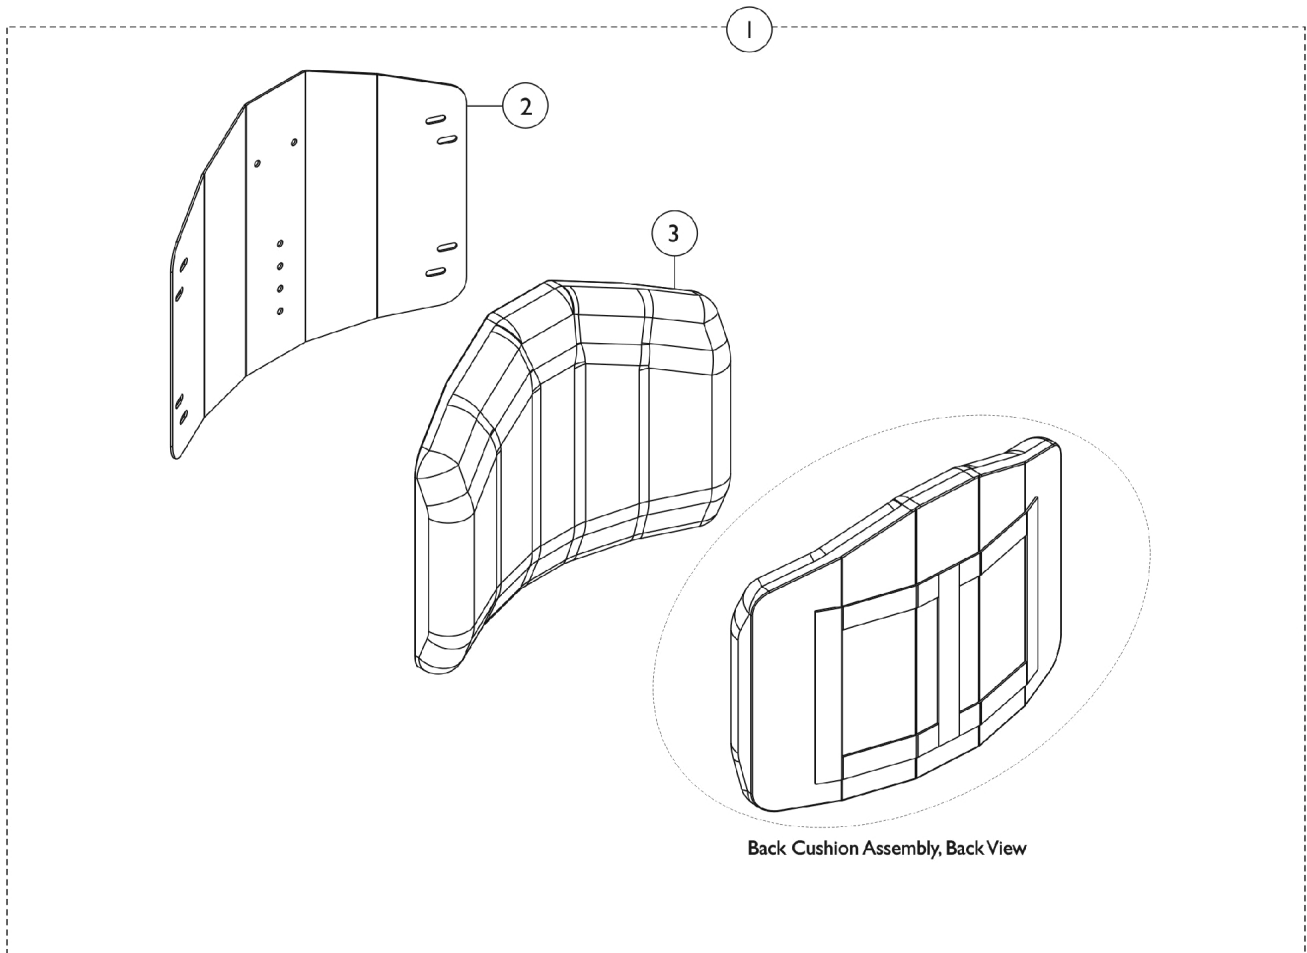

Conventional Back without Mounting Hardware (12"-15" Wide) - TDX SPREE

NOTE: Hook Fastener Adhesive Kit must be ordered when a Back Pan is requested. This will allow the Loop Fastener Adhesive on the Back Cover to attach properly.

Item Number	Note	Part Number	Description	Quantity Per	
				Package	Assembly
1		See Chart	#1 Back Assembly without Hardware	1	1
2		See Chart	#2 Back Pan without Hook Fastener Adhesive	1	1
3		See Chart	#3 Back Cushion Assembly with Hook & Loop Fastener Adhesive	1	1
5	A	1125723	Kit, Hook Fastener w/ Adhesive Back	1	1

NOTE: A - Hook Fastener Adhesive kit is used for 12"-15" wide Conventional Backs to attach the Back Cover to the Back Pan and must be ordered when a new Back Pan is requested.

Conventional Back without Mounting Hardware (12"-15" Wide) - TDX SPREE