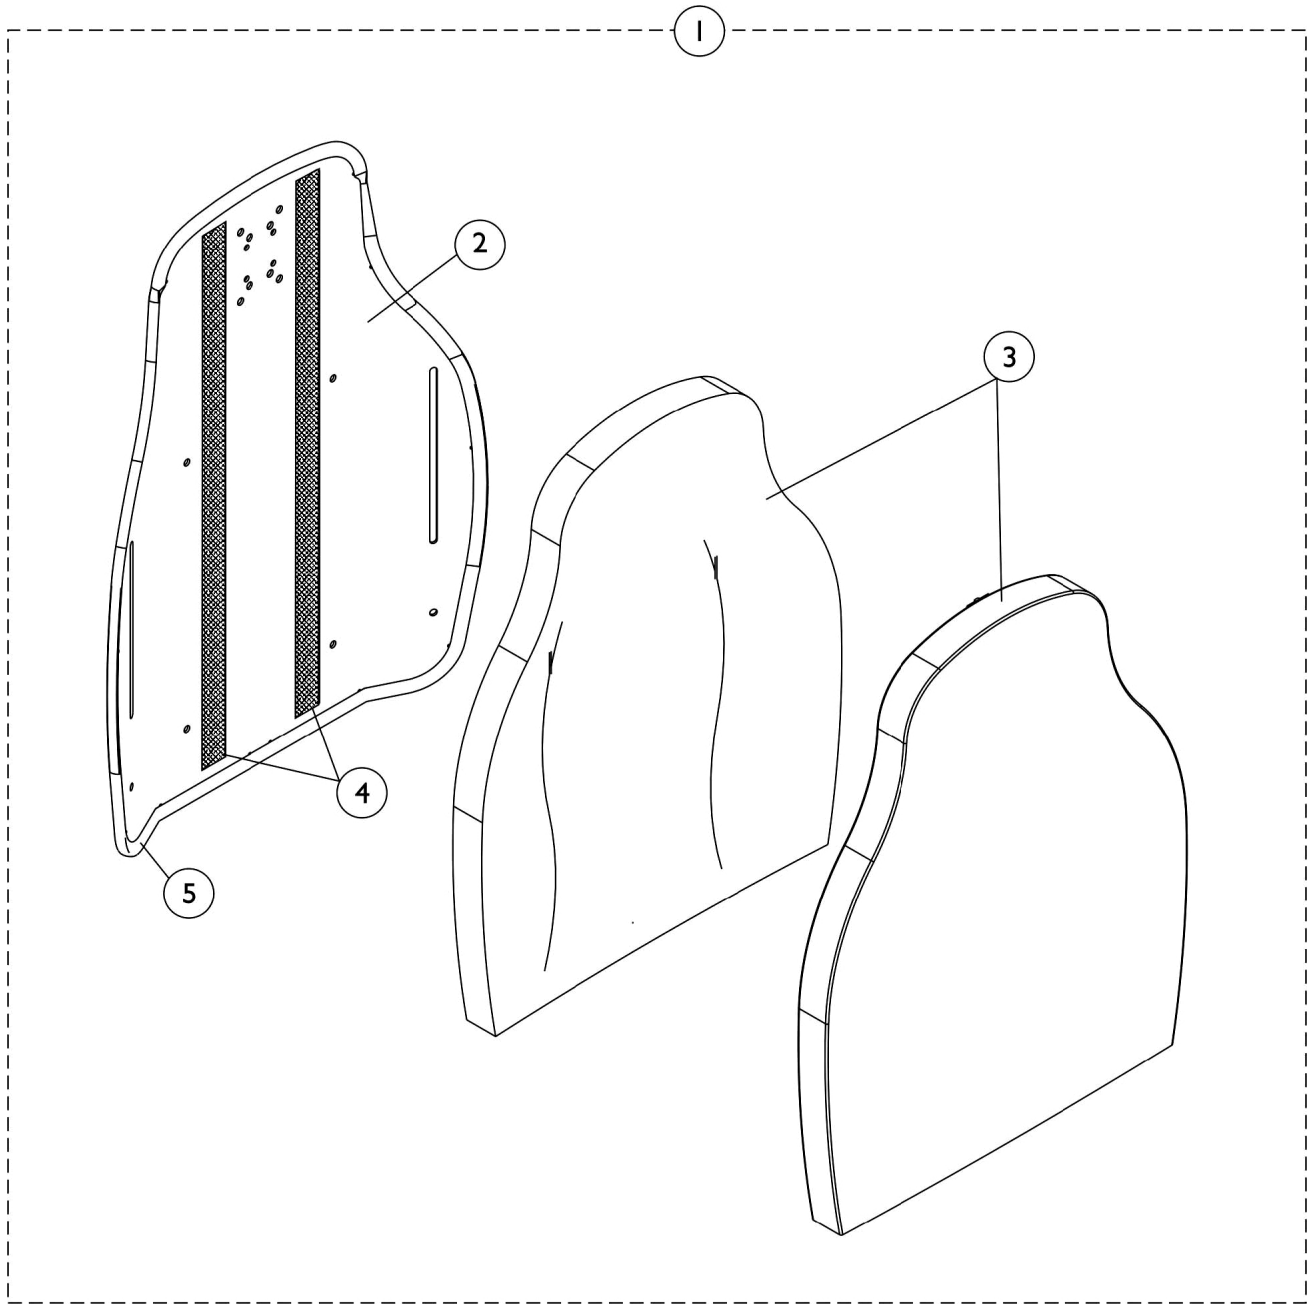

Contoura Back without Mounting Hardware

TDX SC - Before 5/15/09

Contoura Back without Mounting Hardware

TDX SC - Before 5/15/09

Item Number	Note	Part Number	Description	Quantity Per	
				Package	Assembly
1		See Chart	#1 Back Assembly without Hardware 16", 18", 20" Wide	1	1
2		See Chart	#2 Back Pan with Vinyl Edge Trim 16", 18", 20" Wide	1	1
3		See Chart	#3 Back Cushion Assembly 16", 18", 20" Wide	1	1
4		1125725-NLA	NLA - Hook Fastener w/ Adhesive Back (1" W x 48" L)	1	1
5		1125724-NLA	NLA - Trim, Edge, Cut-To-Length, Vinyl Black (96" L)	1	1

Contoura Back without Mounting Hardware

TDX SC - Before 5/15/09

#1 Back Assembly without Hardware 16", 18", 20" Wide

Overall Back Height	Material Back Height	16" Wide	18" Wide	20" Wide
25"	20"	1132828-NLA	1132829-NLA	1132830-NLA
29"	24"	1132825-NLA	1124733-NLA	1124734-NLA

#2 Back Pan with Vinyl Edge Trim 16", 18", 20" Wide

Overall Back Height	Material Back Height	16" Wide	18" Wide	20" Wide
25"	20"	1131405-NLA	1131406-NLA	1131407-NLA
29"	24"	1131410-NLA	1122454-NLA	1122453-NLA

#3 Back Cushion Assembly 16", 18", 20" Wide

Overall Back Height	Material Back Height	16" Wide	18" Wide	20" Wide
25"	20"	1132820-NLA	1132821-NLA	1132822-NLA
29"	24"	1132817-NLA	1125641-NLA	1125642-NLA