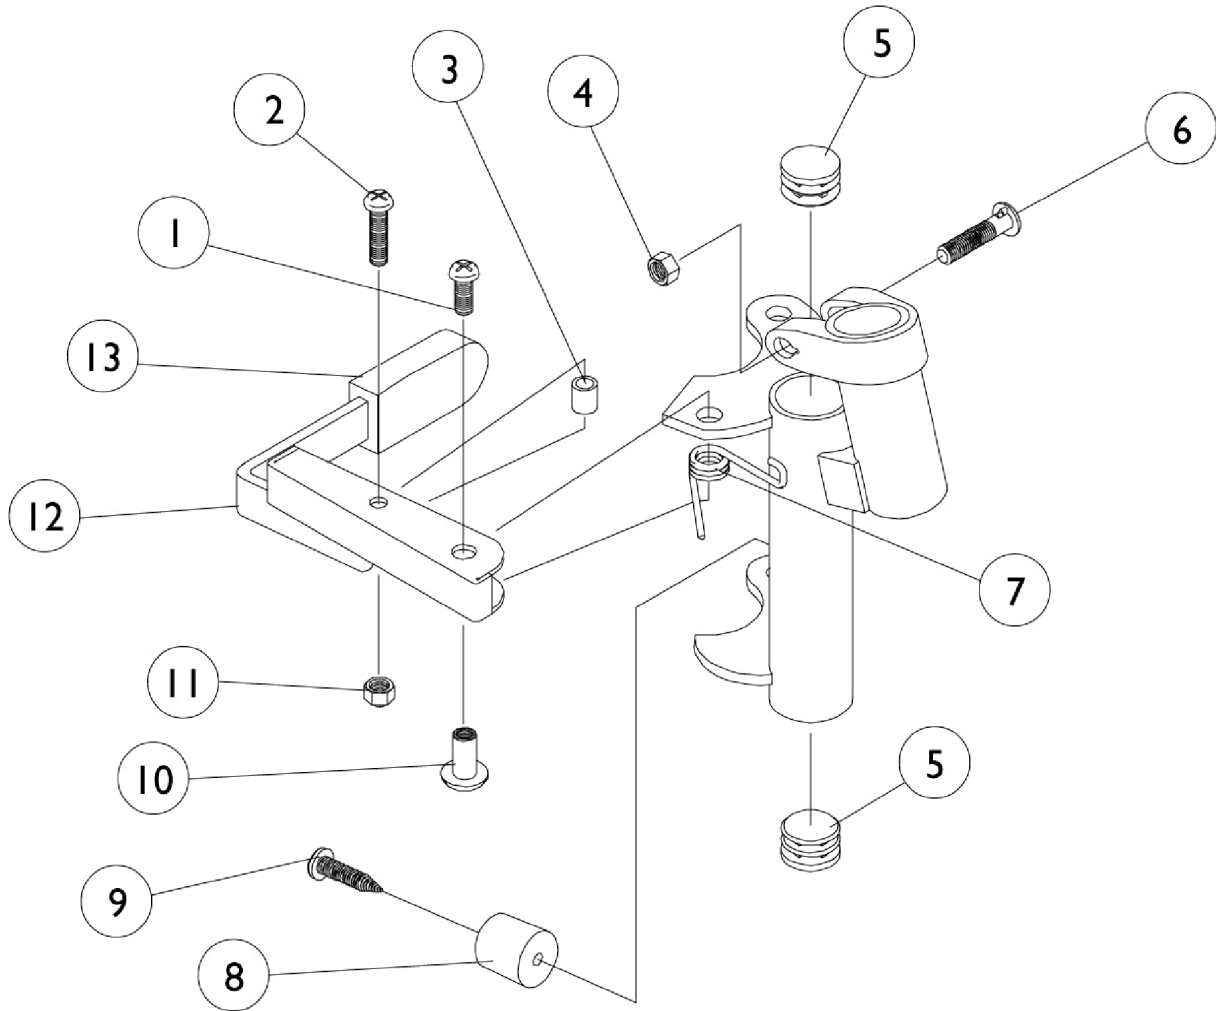

P93M Footrest Supports

P93M Footrest Supports

Item Number	Note	Part Number	Description	Quantity Per	
				Package	Assembly
1		7930359-NLA	NLA - Package, Screw, Phillips Pan Head (#10-32 x 1/2")	25	1
2		7930360-NLA	NLA - Package, Screw, Phillips Pan Head (#10-32 x 11/16")	25	1
3		47565X057	Bushing (7/32 x 3/8 x 11/32")	1	1
4		1107321	Nut, Low Cap (5/16"-24)	1	1
5		1027095	Plug Button, Black (7/8")	1	2
6		11232X009	Bolt, Lug (5/16-24 x 1-3/8")	1	1
7		1008935	Spring, Release - Right	1	1
7		1008936	Spring, Release - Left	1	1
8		1022874	Bumper	1	1
9		1030979	Screw, Phillips Pan Head Tap (#10-32 x 3/4")	1	1
10		67005X000	Rivnut (#10-32)	1	1
11		7930365-NLA	NLA - Locknut (#10-32)	25	1
12		1035539	Handle, Release, Black - Right	1	1
12		1035540	Handle, Release, Black - Left	1	1
13	C	1006490	Tip, Plastic, Black	1	1
	A,B	8881037836-NL A	NLA - Footrest Support Assembly, Adult, Color - Right	1	1
	A,B	8881037837-NL A	NLA - Footrest Support Assembly, Adult, Color - Left	1	1
	B	1031191-NLA	NLA - Footrest Support Assembly, Adult, Chrome - Right	1	1
	B	1031192-NLA	NLA - Footrest Support Assembly, Adult, Chrome - Left	1	1