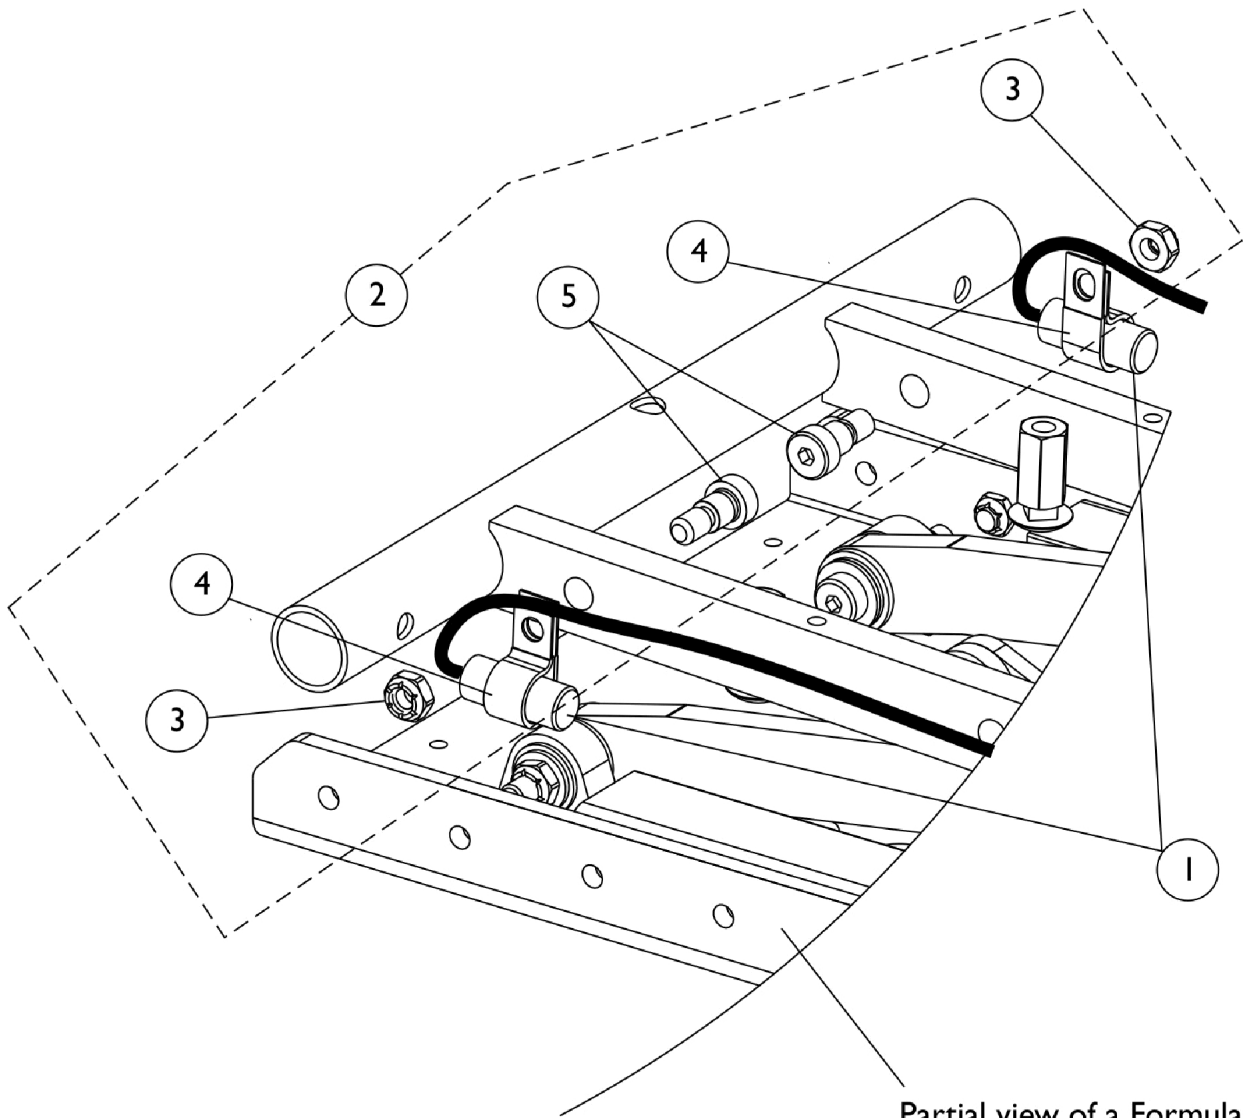

Mercury Free Switches and Hardware

TDX SC

As of 7/1/2009, switches are mercury free.

Partial view of a Formula CG
Tilt Seating is shown for
reference only

Mercury Free Switches and Hardware TDX SC

As of 7/1/2009, switches are mercury free.

Item Number	Note	Part Number	Description	Quantity Per	
				Package	Assembly
1		1140099	Switch, Drive Lockout Mercury Free Ball (MK6i) (50" L)	1	2
2	A	1154221-NLA	NLA - Kit, Switch Mounting Hardware CGT	1	1
3			Locknut (5/16-18)	1	2
4			NLA - Bracket, Cable/Wire Mounting, Black	1	2
5			Screw, Shoulder Hex Socket Head w/ Patch (3/8" x 3/8", 5/16-18)	1	2
NOTE: A - Includes items 3-5					