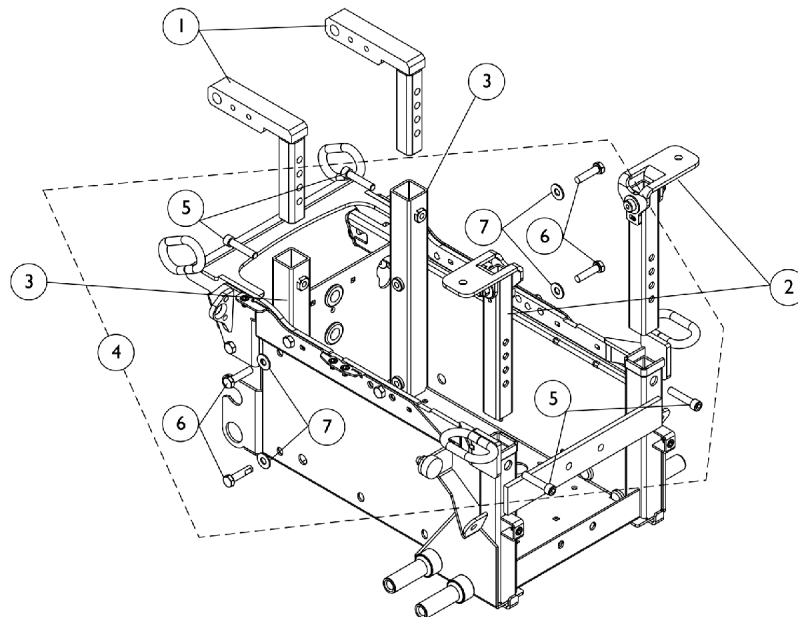

Seat Height Adjustment Slide Tubes and Mounting Hardware

TDX SC

LOW Seat-To-Floor = 17-3/4", MED Seat-To-Floor = 18-1/2", TALL Seat-To-Floor = 19-1/4"

**Seat Height Adjustment Slide
Tubes and Mounting Hardware
without TRBKTS Option**

**Seat Height Adjustment Slide
Tubes and Mounting Hardware
with TRBKTS Option**

Seat Height Adjustment Slide Tubes and Mounting Hardware

TDX SC

LOW Seat-To-Floor = 17-3/4", MED Seat-To-Floor = 18-1/2", TALL Seat-To-Floor = 19-1/4"

Item Number	Note	Part Number	Description	Quantity Per	
				Package	Assembly
1		1150900-NLA	NLA - Tube, Slide, Seat Height Adjustment, Rear - CGT	1	2
2		1147977-NLA	NLA - Tube, Slide, Seat Height Adjustment, Front - CGT	1	2
3		1149556-NLA	NLA - Tube, Rear Upright, Black - Right	1	1
3		1149557-NLA	NLA - Tube, Rear Upright, Black - Left	1	1
4	A	1154114	Kit, Seat Height Adjustment Slide Tube Mounting Hardware	1	1
5			NLA - Screw, Socket Head w/ Patch (5/16-18 x 1-1/2")	1	4
6			Screw, Hex Head w/ Patch (5/16-18 x 1-1/4")	1	4
7			Washer, Steel (5/16 x 3/4 x 1/16")	1	4