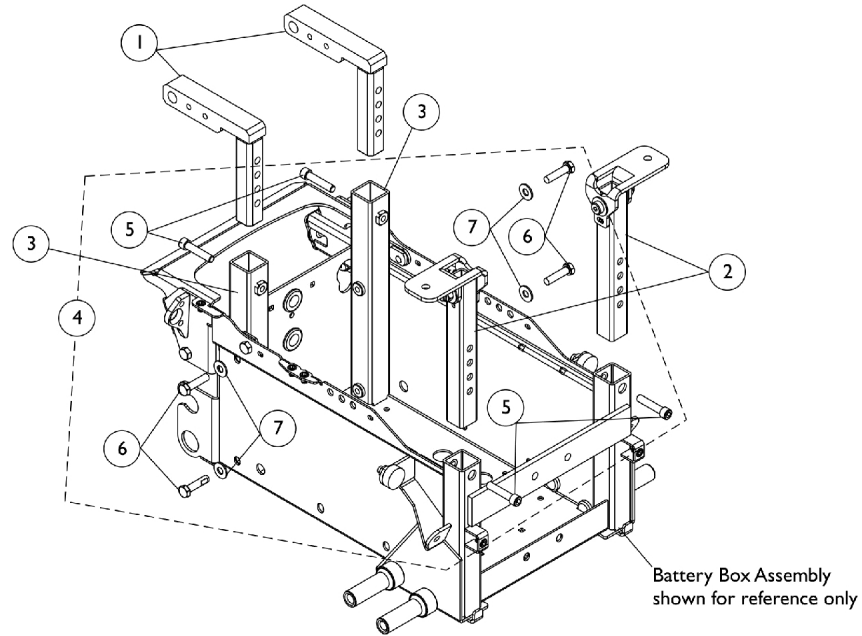

Seat Height Adjustment Slide Tubes and Mounting Hardware

TDX SC

LOW Seat-To-Floor = 17-3/4", MED Seat-To-Floor = 18-1/2", TALL Seat-To-Floor = 19-1/4"

**Seat Height Adjustment Slide
Tubes and Mounting Hardware
without TRBKTS Option**

**Seat Height Adjustment Slide
Tubes and Mounting Hardware
with TRBKTS Option**

Seat Height Adjustment Slide Tubes and Mounting Hardware

TDX SC

LOW Seat-To-Floor = 17-3/4", MED Seat-To-Floor = 18-1/2", TALL Seat-To-Floor = 19-1/4"

Item Number	Note	Part Number	Description	Quantity Per	
				Package	Assembly
1		1150900-NLA	NLA - Tube, Slide, Seat Height Adjustment, Rear - CGT	1	2
2		1147977-NLA	NLA - Tube, Slide, Seat Height Adjustment, Front - CGT	1	2
3		1149556-NLA	NLA - Tube, Rear Upright, Black - Right	1	1
3		1149557-NLA	NLA - Tube, Rear Upright, Black - Left	1	1
4	A	1154114	Kit, Seat Height Adjustment Slide Tube Mounting Hardware	1	1
5			NLA - Screw, Socket Head w/ Patch (5/16-18 x 1-1/2")	1	4
6			Screw, Hex Head w/ Patch (5/16-18 x 1-1/4")	1	4
7			Washer, Steel (5/16 x 3/4 x 1/16")	1	4