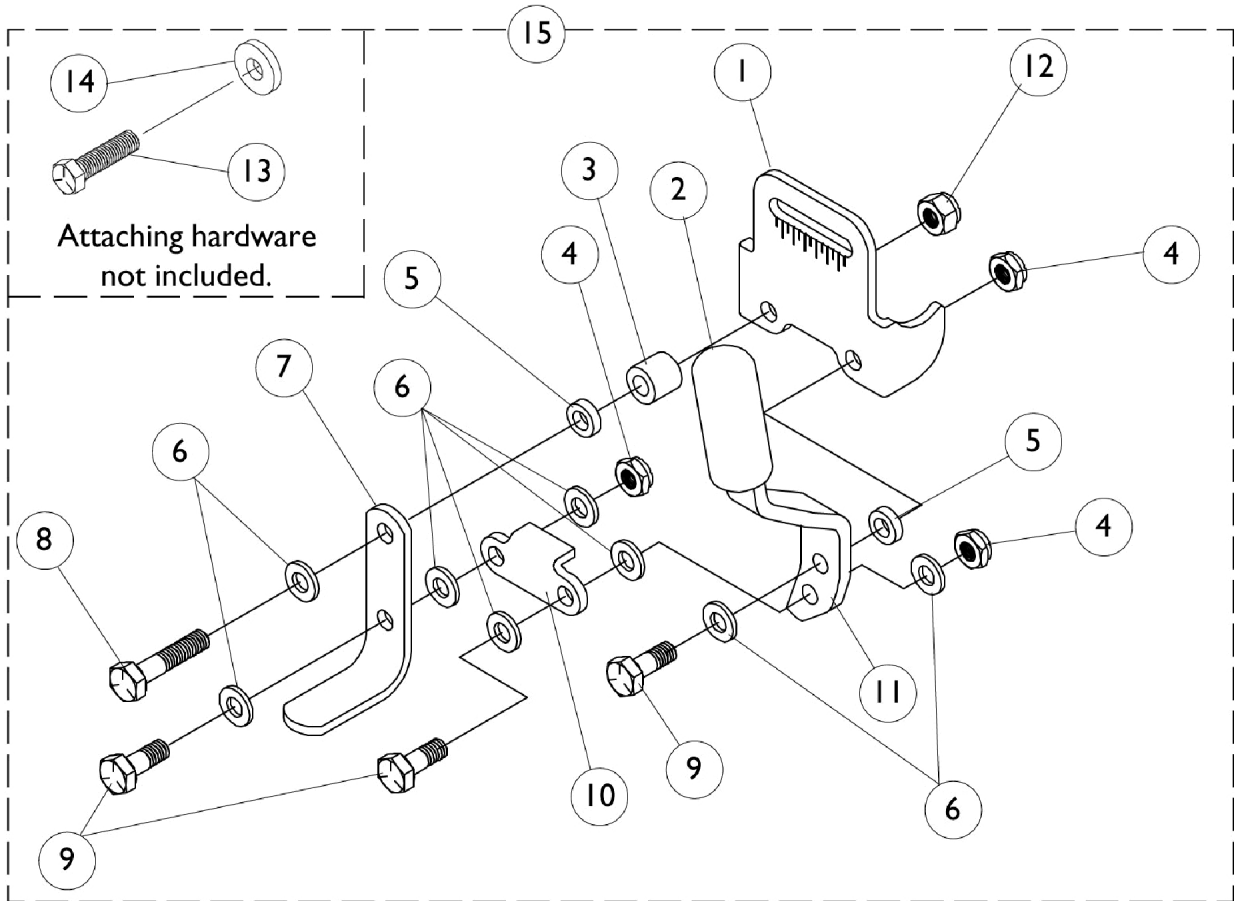

# Wheel Lock

## Wheel Lock

Item Number	Note	Part Number	Description	Quantity Per	
				Package	Assembly
1		1057912-NLA	NLA - Bracket, Black	1	1
2		47376X024	Tip, Rubber Wheel Lock Handle, Black	1	1
3		1057946-NLA	NLA - Spacer (17/64 x 31/64 x 7/16")	1	1
4		7930334-NLA	NLA - Locknut (1/4-28)	25	3
5		1026105-NLA	NLA - Spacer, Nylon (1/4 x 7/16 x 1/8")	1	2
6		1026033	Washer, Nylon (1/4 x 1/2 x 1/16")	1	8
7		1031833-NLA	NLA - Shoe, Wheel Lock	1	1
8		1021406	Screw, Hex Head (1/4-20 x 1-1/4")	1	1
9		1028687	Screw, Hex Head (1/4-28 x 3/4")	1	3
10		1018733-NLA	NLA - Link, Stop, Black	1	1
11		1021408-NLA	NLA - Handle, Wheel Lock, Black - Right	1	1
11		1021409-NLA	NLA - Handle, Wheel Lock, Black - Left	1	1
12		7930333	Locknut (1/4-20)	25	1
13		7930326-NLA	NLA - Package, Screw, Hex Head (1/4-20 x 3/4")	25	1
14		1018739	Washer (1/4 x 5/8 x 3/32")	1	1
15		1057947-NLA	NLA - Wheel Lock Assembly - Right	1	1
15		1057948-NLA	NLA - Wheel Lock Assembly - Left	1	1
	A	1058899	Wheel Lock Extension Handle Assembly, Black (6")	1	1
	A	1058900	Wheel Lock Extension Handle Assembly, Black (8")	1	1

NOTE: A - Not Shown.