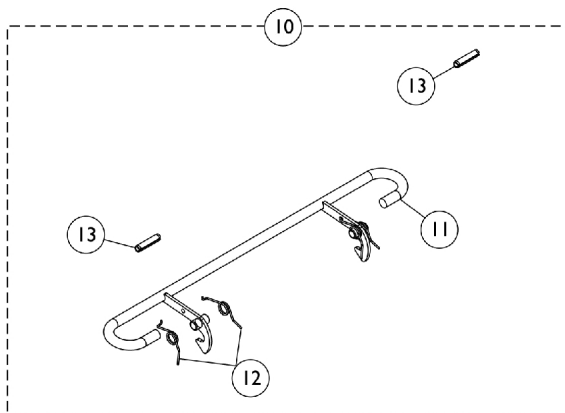

# Seat Release Hardware and Adapter Frame

## ADJASBA/ADJRECL Seat Frame TDX SC

**Seat Frame Adapter with  
Seat Release Hardware**

**Seat Frame Adapter with  
Seat Release Hardware  
TRBKTS/TRRO Option only**

**Seat Release Hardware**

## Seat Release Hardware and Adapter Frame ADJASBA/ADJRECL Seat Frame TDX SC

Item Number	Note	Part Number	Description	Quantity Per	
				Package	Assembly
1	A	1147960-NLA	NLA - Kit, Seat Frame Adapter and Release Hardware	1	1
2			Frame, ADJASBA Seat Adapter, Black	1	1
3			Plug Button, Black (1" Square)	1	4
4			Latch, Seat, Black	1	1
5			NLA - Spring, Torsion - Right	1	2
6			NLA - Spring, Torsion - Left	1	2
7			NLA - Pin, Slotted (1/4 x 1-1/8")	1	2
1	B	1147982-NLA	NLA - Kit, Seat Frame Adapter and Release Hardware - TRBKTS/TRRO Option Only	1	1
2			Frame, ADJASBA Seat Adapter, Black	1	1
3			Plug Button, Black (1" Square)	1	4
4			Latch, Seat, Black	1	1
5			NLA - Spring, Torsion - Right	1	1
6			NLA - Spring, Torsion - Left	1	1
7			NLA - Pin, Slotted (1/4 x 1-1/8")	1	2
8			Screw, Shoulder Hex Socket Head (3/8 x 1-1/2", 5/16-18)	1	2
9			Locknut (5/16-18)	1	2
10		1154109-NLA	NLA - Kit, Seat Release Hardware	1	1
11			Latch, Seat, Black	1	1
12			NLA - Spring, Torsion - Right	1	1
13			NLA - Spring, Torsion - Left	1	1
14			NLA - Pin, Slotted (1/4 x 1-1/8")	1	2