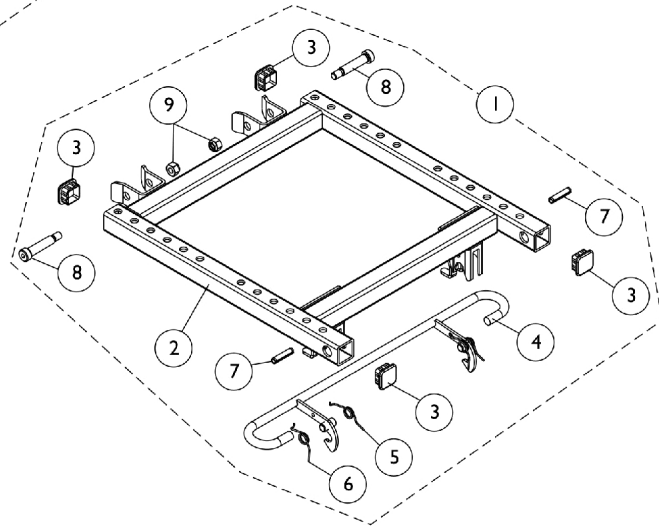

# Seat Release Hardware and Adapter Frame

## ADJASBA/ADJRECL Seat Frame TDX SC

**Seat Frame Adapter with  
Seat Release Hardware**

**Seat Frame Adapter with  
Seat Release Hardware  
TRBKTS/TRRO Option only**

**Seat Release Hardware**

## Seat Release Hardware and Adapter Frame ADJASBA/ADJRECL Seat Frame TDX SC

Item Number	Note	Part Number	Description	Quantity Per	
				Package	Assembly
1	A	1147960-NLA	NLA - Kit, Seat Frame Adapter and Release Hardware	1	1
2			Frame, ADJASBA Seat Adapter, Black	1	1
3			Plug Button, Black (1" Square)	1	4
4			Latch, Seat, Black	1	1
5			NLA - Spring, Torsion - Right	1	2
6			NLA - Spring, Torsion - Left	1	2
7			NLA - Pin, Slotted (1/4 x 1-1/8")	1	2
1	B	1147982-NLA	NLA - Kit, Seat Frame Adapter and Release Hardware - TRBKTS/TRRO Option Only	1	1
2			Frame, ADJASBA Seat Adapter, Black	1	1
3			Plug Button, Black (1" Square)	1	4
4			Latch, Seat, Black	1	1
5			NLA - Spring, Torsion - Right	1	1
6			NLA - Spring, Torsion - Left	1	1
7			NLA - Pin, Slotted (1/4 x 1-1/8")	1	2
8			Screw, Shoulder Hex Socket Head (3/8 x 1-1/2", 5/16-18)	1	2
9			Locknut (5/16-18)	1	2
10		1154109-NLA	NLA - Kit, Seat Release Hardware	1	1
11			Latch, Seat, Black	1	1
12			NLA - Spring, Torsion - Right	1	1
13			NLA - Spring, Torsion - Left	1	1
14			NLA - Pin, Slotted (1/4 x 1-1/8")	1	2