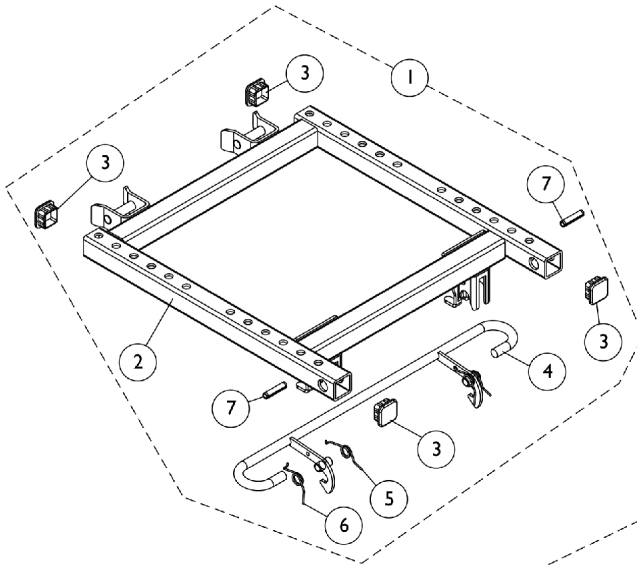

# Seat Release Hardware and Adapter Frame

## ADJASBA/ADJRECL Seat Frame TDX SC

**Seat Frame Adapter with  
Seat Release Hardware**

**Seat Frame Adapter with  
Seat Release Hardware  
TRBKTS/TRRO Option only**

**Seat Release Hardware**

## Seat Release Hardware and Adapter Frame ADJASBA/ADJRECL Seat Frame TDX SC

Item Number	Note	Part Number	Description	Quantity Per	
				Package	Assembly
1	A	1147960-NLA	NLA - Kit, Seat Frame Adapter and Release Hardware	1	1
2			Frame, ADJASBA Seat Adapter, Black	1	1
3			Plug Button, Black (1" Square)	1	4
4			Latch, Seat, Black	1	1
5			NLA - Spring, Torsion - Right	1	2
6			NLA - Spring, Torsion - Left	1	2
7			NLA - Pin, Slotted (1/4 x 1-1/8")	1	2
1	B	1147982-NLA	NLA - Kit, Seat Frame Adapter and Release Hardware - TRBKTS/TRRO Option Only	1	1
2			Frame, ADJASBA Seat Adapter, Black	1	1
3			Plug Button, Black (1" Square)	1	4
4			Latch, Seat, Black	1	1
5			NLA - Spring, Torsion - Right	1	1
6			NLA - Spring, Torsion - Left	1	1
7			NLA - Pin, Slotted (1/4 x 1-1/8")	1	2
8			Screw, Shoulder Hex Socket Head (3/8 x 1-1/2", 5/16-18)	1	2
9			Locknut (5/16-18)	1	2
10		1154109-NLA	NLA - Kit, Seat Release Hardware	1	1
11			Latch, Seat, Black	1	1
12			NLA - Spring, Torsion - Right	1	1
13			NLA - Spring, Torsion - Left	1	1
14			NLA - Pin, Slotted (1/4 x 1-1/8")	1	2