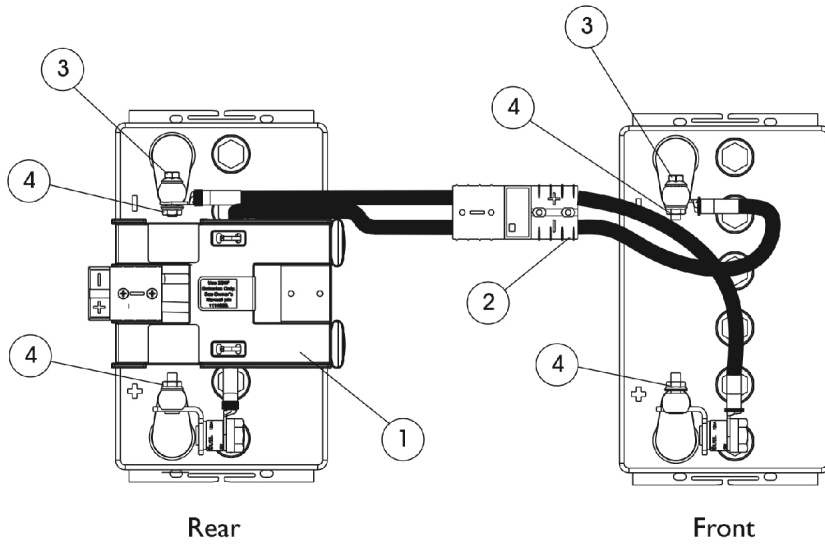

Battery Wire Harnesses For 22NF Batteries

For Narrow and Wide Battery Boxes (CGE/CGTE/CGTRE)

Battery Wire Harnesses For 22NF Batteries For Narrow and Wide Battery Boxes (CGE/CGTE/CGTRE)

Item Number	Note	Part Number	Description	Quantity Per	
				Package	Assembly
1	A	1147093	Harness, Battery Wire For Elevate Option 22NF, Rear	1	1
2	A	1117223	Harness, Battery Wire For Elevate Option 22NF, Front	1	1
3		1096799-NLA	NLA - Screw, Hex Flange Whiz Lock (1/4-20 x 7/8")	1	2
4		16721X000	Locknut (1/4-20)	1	4
5		1095502-NLA	NLA - Package, Tie Wrap (11-1/2" L)	10	1
6		1095589-NLA	NLA - Battery Strap Assembly	1	3

NOTE: A - Items 3-5 are recommended when a new Battery Wire Harness is ordered