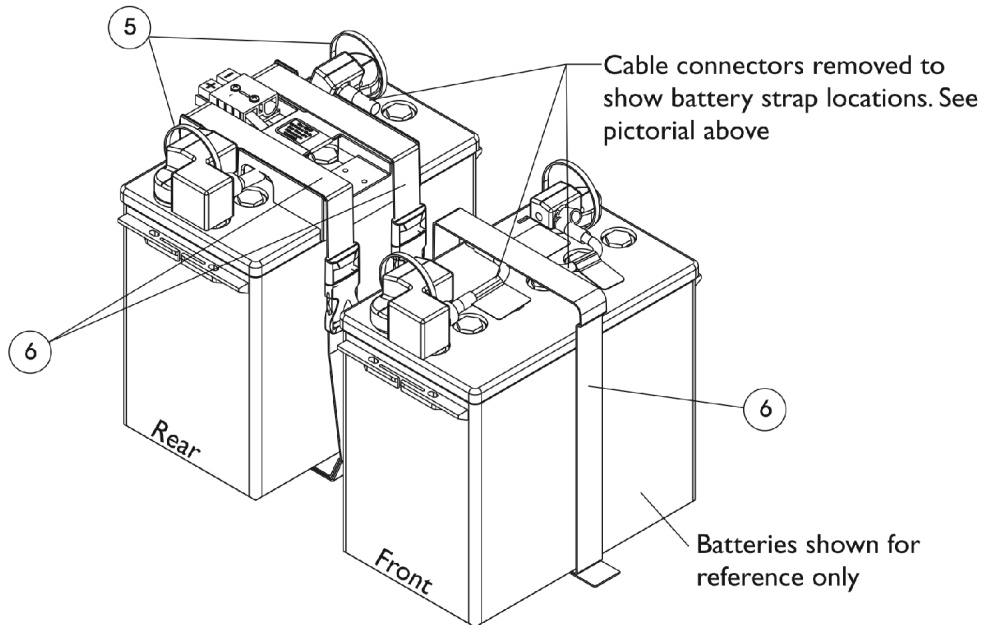

Battery Wire Harnesses For 22NF Batteries

For Narrow and Wide Battery Boxes (CGE/CGTE/CGTRE)

Battery Wire Harnesses For 22NF Batteries For Narrow and Wide Battery Boxes (CGE/CGTE/CGTRE)

Item Number	Note	Part Number	Description	Quantity Per	
				Package	Assembly
1	A	1147093	Harness, Battery Wire For Elevate Option 22NF, Rear	1	1
2	A	1117223	Harness, Battery Wire For Elevate Option 22NF, Front	1	1
3		1096799-NLA	NLA - Screw, Hex Flange Whiz Lock (1/4-20 x 7/8")	1	2
4		16721X000	Locknut (1/4-20)	1	4
5		1095502-NLA	NLA - Package, Tie Wrap (11-1/2" L)	10	1
6		1095589-NLA	NLA - Battery Strap Assembly	1	3

NOTE: A - Items 3-5 are recommended when a new Battery Wire Harness is ordered