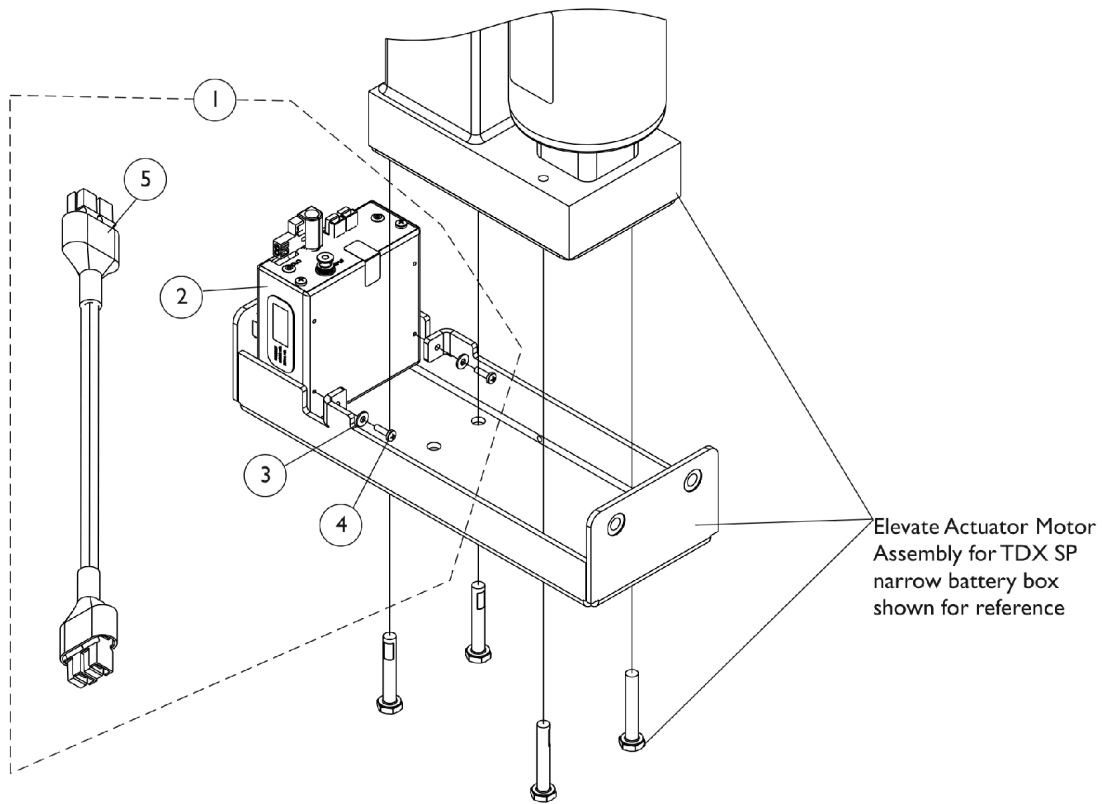

Elevate Integrated Actuator Module (EIAM)

TDX SP/SP-GT (Narrow Battery Box) w/ Formula CGE & MPCTMT Power Elevating Legrest

Item Number	Note	Part Number	Description	Quantity Per	
				Package	Assembly
1	A	1149786	Kit, MK6i EIAM with Mounting Hardware	1	1
2			Module, Elevate Integrated Actuator (EIAM) - MK6i (54" L)	1	1
3			NLA - Washer, Plain (1/8 x 5/16 x 1/32")	1	2
4			NLA - Screw, Phillips Pan Head (#4-40 x 3/8")	1	2
5			Cable, Actuator Jumper Adapter (MK6i)	1	1
3		1011011-NLA	NLA - Washer, Plain (1/8 x 5/16 x 1/32")	1	2
4		1027704-NLA	NLA - Screw, Phillips Pan Head (#4-40 x 3/8")	1	2
5		1145414	Cable, Actuator Jumper Adapter (MK6i)	1	1

NOTE: A - Includes items 2-5