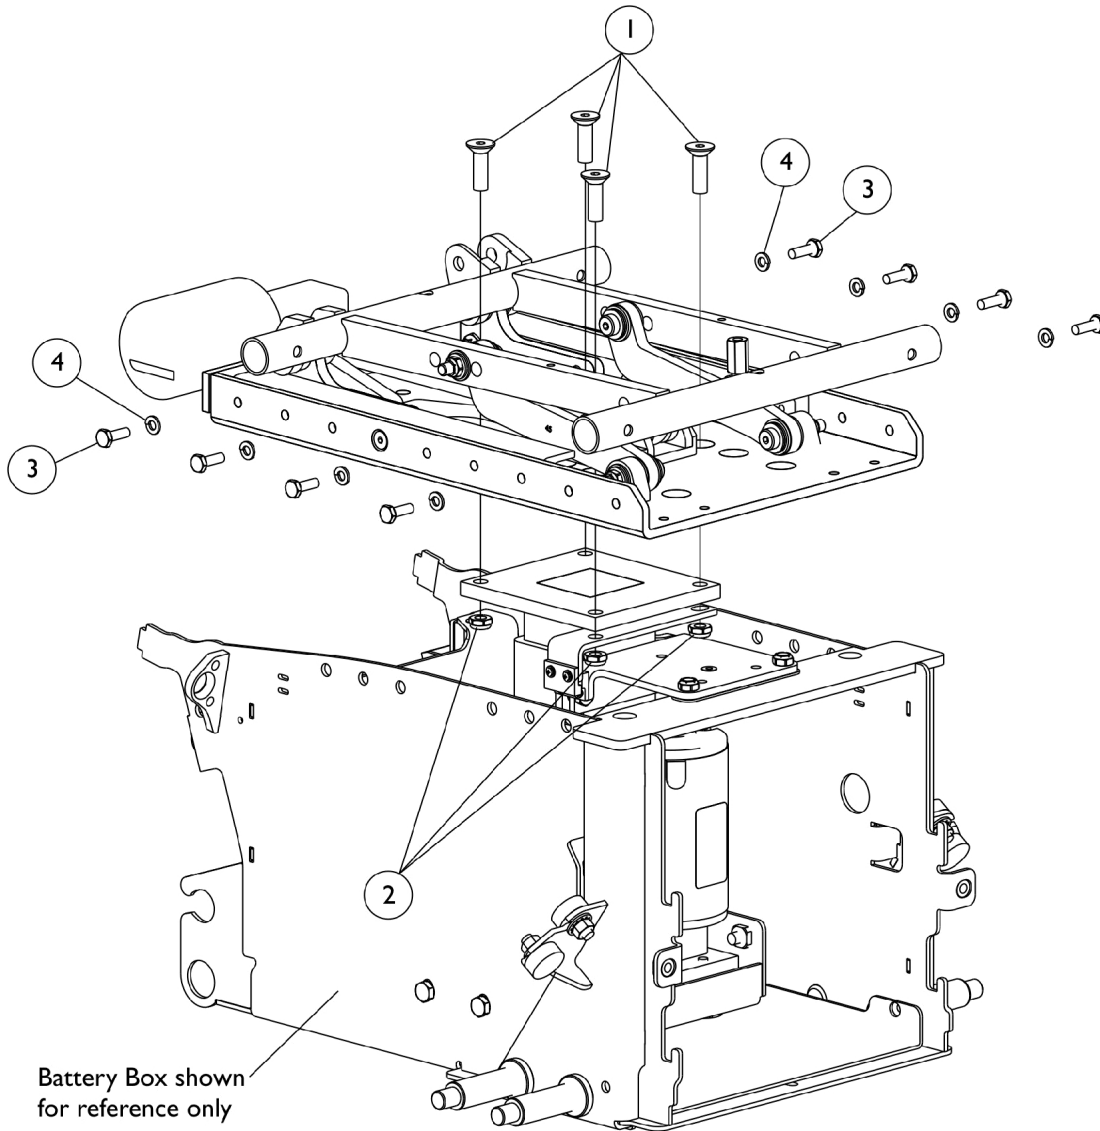

# Seat Frame Mounting Hardware (16"-22" Wide) (CGTE/CGTRE) - TDX SP/SP-GT/SR

Item Number	Note	Part Number	Description	Quantity Per	
				Package	Assembly
1		1149787-NLA	NLA - Screw, Socket Flat Head (3/8-16 x 1-1/4")	1	4
2		1028769	Locknut (5/16-18)	1	4
3		1025708-NLA	NLA - Bolt, Hex Head Cap (1/4-20 x 3/4")	1	8
4		10502X001-NLA	NLA - Lockwasher (1/4")	1	8