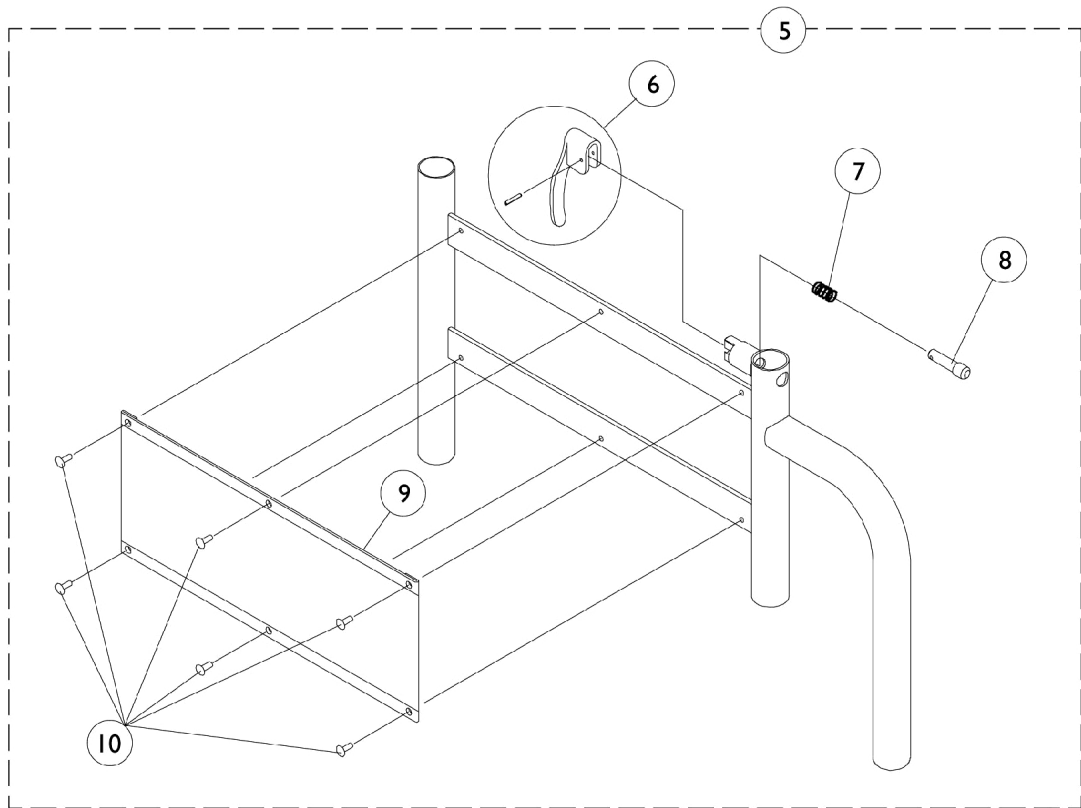

Adjustable Height Removable Arms

Adjustable Height Removable Arms

Item Number	Note	Part Number	Description	Quantity Per	
				Package	Assembly
1	A	8881015932-NL A	NLA - Pad, Arm, Vinyl, Full Length - Right (14" L x 2" W)	1	1
1	A	8881015933-NL A	NLA - Pad, Arm, Vinyl, Full Length - Left (14" L x 2" W)	1	1
1	A	8881011811-NL A	NLA - Pad, Arm, Vinyl, Desk Length (9" L x 2" W)	1	1
2		1025714	Screw, Phillips Pan Head (#10-32 x 1-1/8")	1	2
3		1041522	Arm Tube Assembly w/ Plug Buttons, Full Length, Black - Right/Left	1	1
3		1070859	Arm Tube Assembly w/ Plug Buttons, Desk Length, Black - Right/Left	1	1
3		1057736-NLA	NLA - Tube, Arm, Upper with Plug Buttons, Chrome, Full Length	1	1
3		1057734	Tube, Arm, Upper with Plug Buttons, Black, Desk Length	1	1
4		1027095	Plug Button, Black (7/8")	1	2
5	B,C	8881057741-NL A	NLA - Arm Base, Adjustable Height, Color - Right	1	1
5	B,C	8881057742-NL A	NLA - Arm Base, Adjustable Height, Color - Left	1	1
5	C	1057743-NLA	NLA - Arm Base, Adjustable Height, Chrome - Right	1	1
5	C	1057744-NLA	NLA - Arm Base, Adjustable Height, Chrome - Left	1	1
6		1090768	Kit, Lock Handle w/Rivets (Pair)	2	1
7		47471X074	Spring, Arm Lock	1	1
8		1028594	Pin, Arm Lock, Black	1	1
9	C	1064130-NLA	NLA - Guard, Clothing	1	1
10		1028645	Rivet	1	6