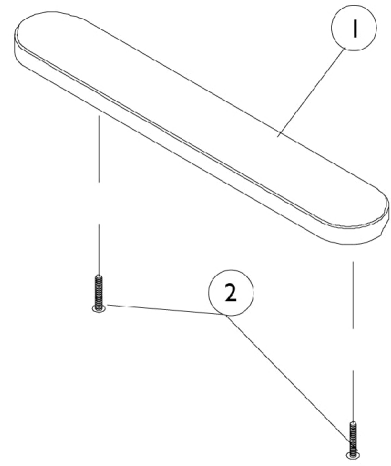

Adjustable Height Removable Arms

Adjustable Height Removable Arms

Item Number	Note	Part Number	Description	Quantity Per	
				Package	Assembly
1	A	8881015932-NL A	NLA - Pad, Arm, Vinyl, Full Length - Right (14" L x 2" W)	1	1
1	A	8881015933-NL A	NLA - Pad, Arm, Vinyl, Full Length - Left (14" L x 2" W)	1	1
1	A	8881011811-NL A	NLA - Pad, Arm, Vinyl, Desk Length (9" L x 2" W)	1	1
2		1025714	Screw, Phillips Pan Head (#10-32 x 1-1/8")	1	2
3		1041522	Arm Tube Assembly w/ Plug Buttons, Full Length, Black - Right/Left	1	1
3		1070859	Arm Tube Assembly w/ Plug Buttons, Desk Length, Black - Right/Left	1	1
3		1057736-NLA	NLA - Tube, Arm, Upper with Plug Buttons, Chrome, Full Length	1	1
3		1057734	Tube, Arm, Upper with Plug Buttons, Black, Desk Length	1	1
4		1027095	Plug Button, Black (7/8")	1	2
5	B,C	8881057741-NL A	NLA - Arm Base, Adjustable Height, Color - Right	1	1
5	B,C	8881057742-NL A	NLA - Arm Base, Adjustable Height, Color - Left	1	1
5	C	1057743-NLA	NLA - Arm Base, Adjustable Height, Chrome - Right	1	1
5	C	1057744-NLA	NLA - Arm Base, Adjustable Height, Chrome - Left	1	1
6		1090768	Kit, Lock Handle w/Rivets (Pair)	2	1
7		47471X074	Spring, Arm Lock	1	1
8		1028594	Pin, Arm Lock, Black	1	1
9	C	1064130-NLA	NLA - Guard, Clothing	1	1
10		1028645	Rivet	1	6