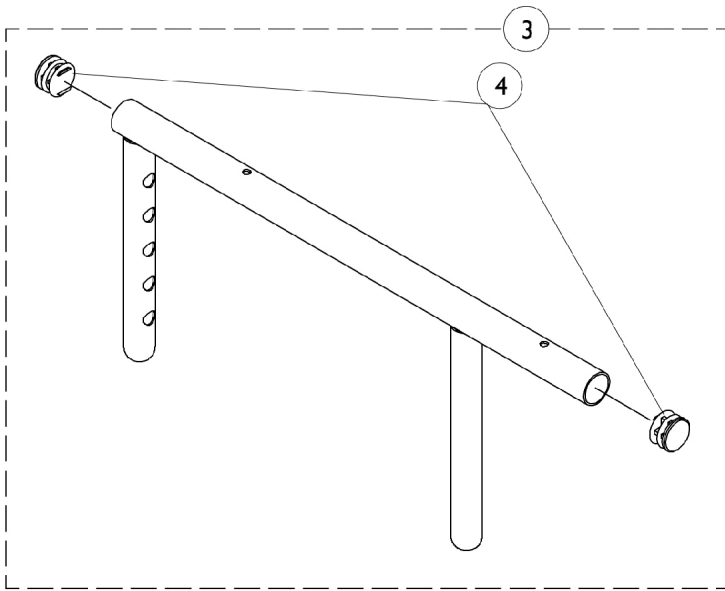

Adjustable Height Removable Arms

Adjustable Height Removable Arms

Item Number	Note	Part Number	Description	Quantity Per	
				Package	Assembly
1	A	8881015932-NL A	NLA - Pad, Arm, Vinyl, Full Length - Right (14" L x 2" W)	1	1
1	A	8881015933-NL A	NLA - Pad, Arm, Vinyl, Full Length - Left (14" L x 2" W)	1	1
1	A	8881011811-NL A	NLA - Pad, Arm, Vinyl, Desk Length (9" L x 2" W)	1	1
2		1025714	Screw, Phillips Pan Head (#10-32 x 1-1/8")	1	2
3		1041522	Arm Tube Assembly w/ Plug Buttons, Full Length, Black - Right/Left	1	1
3		1070859	Arm Tube Assembly w/ Plug Buttons, Desk Length, Black - Right/Left	1	1
3		1057736-NLA	NLA - Tube, Arm, Upper with Plug Buttons, Chrome, Full Length	1	1
3		1057734	Tube, Arm, Upper with Plug Buttons, Black, Desk Length	1	1
4		1027095	Plug Button, Black (7/8")	1	2
5	B,C	8881057741-NL A	NLA - Arm Base, Adjustable Height, Color - Right	1	1
5	B,C	8881057742-NL A	NLA - Arm Base, Adjustable Height, Color - Left	1	1
5	C	1057743-NLA	NLA - Arm Base, Adjustable Height, Chrome - Right	1	1
5	C	1057744-NLA	NLA - Arm Base, Adjustable Height, Chrome - Left	1	1
6		1090768	Kit, Lock Handle w/Rivets (Pair)	2	1
7		47471X074	Spring, Arm Lock	1	1
8		1028594	Pin, Arm Lock, Black	1	1
9	C	1064130-NLA	NLA - Guard, Clothing	1	1
10		1028645	Rivet	1	6