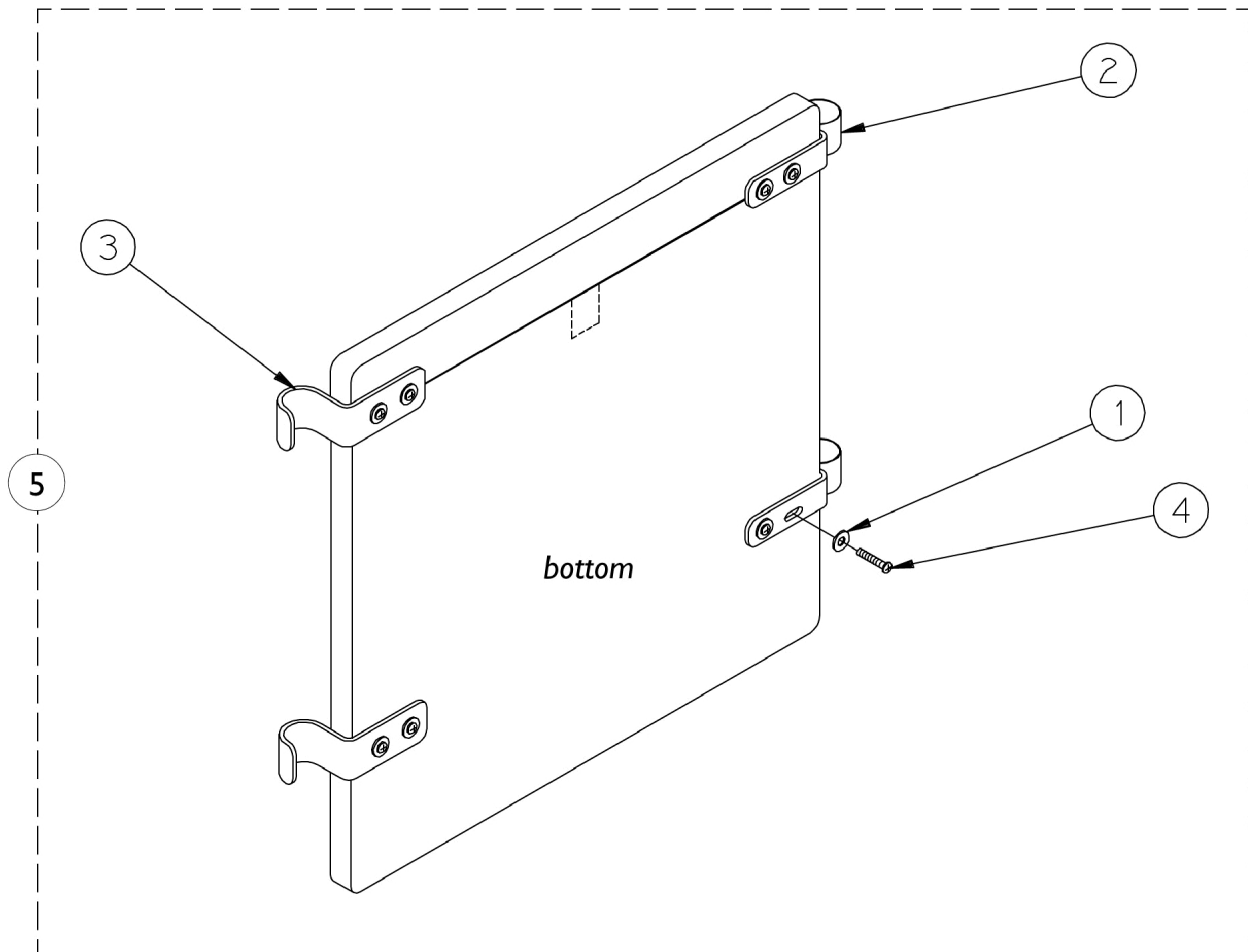

Solid Folding Seats

Solid Folding Seats

Item Number	Note	Part Number	Description	Quantity Per	
				Package	Assembly
1		1013218	Washer (#10 Flat)	1	8
2		1016770-NLA	NLA - Bracket, Seat, Chrome	1	2
3		1016771-NLA	NLA - Hook, Seat	1	2
4		7930360-NLA	NLA - Package, Screw, Phillips Pan Head (#10-32 x 11/16")	25	8
5	A	8881035937	Solid Folding Seat w/ Hardware, Vinyl (14" W x 16" D)	1	1
5	A	8881110378-NL A	NLA - Solid Folding Seat w/ Hardware, Vinyl (16" W x 16" D)	1	1
5	A	8881110379	Solid Folding Seat w/ Hardware, Vinyl (18" W x 16" D)	1	1
5	A	8881110372	Solid Folding Seat w/ Hardware, Nylon (20" W x 16" D)	1	1
	B	See Chart	Solid Seat Insert	1	1

NOTE: A - Specify frame color when ordering, see page titled "Frame Finishes, Touch-Up Paints and Upholstery Options."
B - Not Shown

NOTE: Solid Folding Seats measure two inches narrower than actual seat width.