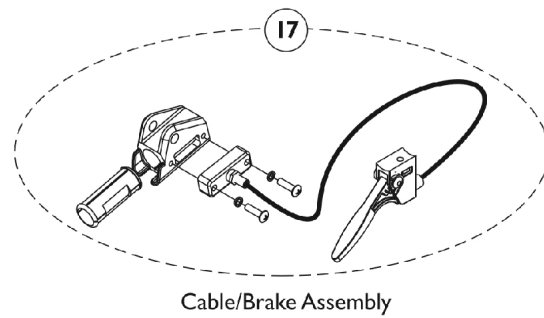

# Center Mount Rigging Mounting Hardware (CTMT-F/CTMT-FJ) (CGE) w/ Van Seats For TDX SP/SP-GT/SR

# Center Mount Rigging Mounting Hardware (CTMT-F/CTMT-FJ) (CGE) w/ Van Seats For TDX SP/SP-GT/SR

Item Number	Note	Part Number	Description	Quantity Per	
				Package	Assembly
1	A	1146629	Kit, Center Mount Rigging Mounting Hardware For Captain Seat	1	1
2			Tie Wrap (11-1/2" L)	1	2
3			Screw, Hex Head w/ Patch (5/16-18 x 5/8")	1	5
4			Plug Button, Black (1")	1	2
5			Locknut (#10-32)	1	1
6			Bracket, Release Handle, Black, Van Seat	1	1
7			Plug Button, Black (3/4")	1	2
8			Nut, Square (#10-32)	1	1
9			Screw, Phillips Pan Head (#10-32 x 1")	1	1
10			NLA - Washer, Plain (3/16 x 1/2 x 1/16")	1	1
11			Screw, Phillips Pan Head w/ Patch (#10-32 x 1-5/8")	1	1
12			NLA - Pin, Quick Release (5" Long)	1	1
13			Screw, Shoulder Hex Socket Head (5/16" x 1-5/8", 1/4-20)	1	1
14			Washer, Flat (5/16 x 5/8 x 1/16")	1	1
15			Locknut (1/4-20)	1	1
16			Spacer (5/16 x 7/16 x 3/8")	1	2
18			Cable/Brake Assembly	1	1
19			Screw, Phillips Pan Head (#10-32 x 11/16")	1	2
20			NLA - Washer, Lock (3/16 x 5/16 x 1/32")	1	2
21			Housing, Ratchet	1	1
22			Bearing, Glide	1	2
23		1147077	Support, Center Mount Rigging For Captain Seat, Black	1	1
17	B	1121079	Cable/Brake Assembly w/ Ratchet Housing and Glide Bearing	1	1