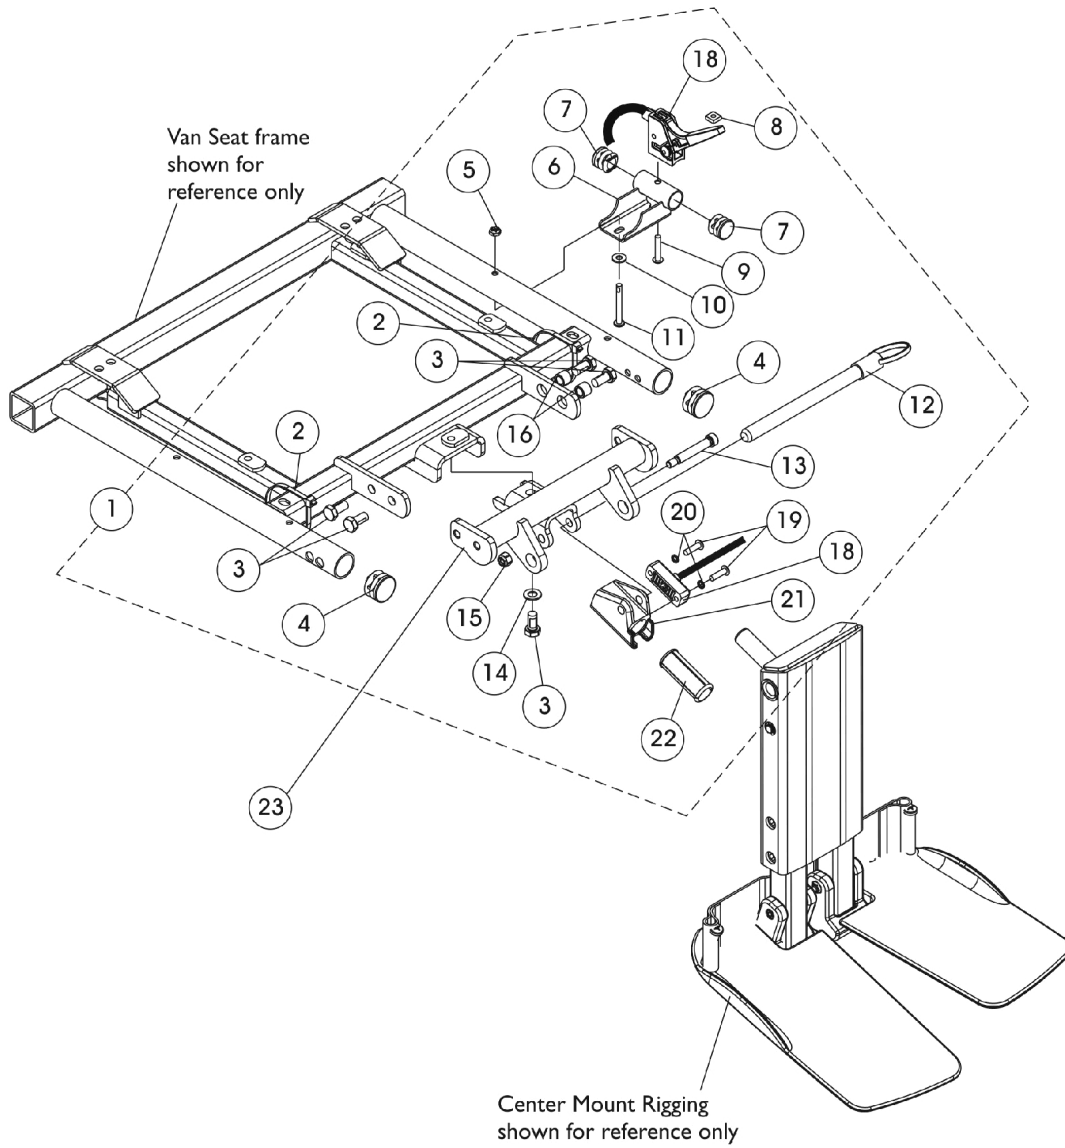

# Center Mount Rigging Mounting Hardware (CTMT-F/CTMT-FJ) (CGE) w/ Van Seats For TDX SP/SP-GT/SR

# Center Mount Rigging Mounting Hardware (CTMT-F/CTMT-FJ) (CGE) w/ Van Seats For TDX SP/SP-GT/SR

Item Number	Note	Part Number	Description	Quantity Per	
				Package	Assembly
1	A	1146629	Kit, Center Mount Rigging Mounting Hardware For Captain Seat	1	1
2			Tie Wrap (11-1/2" L)	1	2
3			Screw, Hex Head w/ Patch (5/16-18 x 5/8")	1	5
4			Plug Button, Black (1")	1	2
5			Locknut (#10-32)	1	1
6			Bracket, Release Handle, Black, Van Seat	1	1
7			Plug Button, Black (3/4")	1	2
8			Nut, Square (#10-32)	1	1
9			Screw, Phillips Pan Head (#10-32 x 1")	1	1
10			NLA - Washer, Plain (3/16 x 1/2 x 1/16")	1	1
11			Screw, Phillips Pan Head w/ Patch (#10-32 x 1-5/8")	1	1
12			NLA - Pin, Quick Release (5" Long)	1	1
13			Screw, Shoulder Hex Socket Head (5/16" x 1-5/8", 1/4-20)	1	1
14			Washer, Flat (5/16 x 5/8 x 1/16")	1	1
15			Locknut (1/4-20)	1	1
16			Spacer (5/16 x 7/16 x 3/8")	1	2
18			Cable/Brake Assembly	1	1
19			Screw, Phillips Pan Head (#10-32 x 11/16")	1	2
20			NLA - Washer, Lock (3/16 x 5/16 x 1/32")	1	2
21			Housing, Ratchet	1	1
22			Bearing, Glide	1	2
23		1147077	Support, Center Mount Rigging For Captain Seat, Black	1	1
17	B	1121079	Cable/Brake Assembly w/ Ratchet Housing and Glide Bearing	1	1

NOTE: A - Includes items 2-22  
B - Includes items 19-22