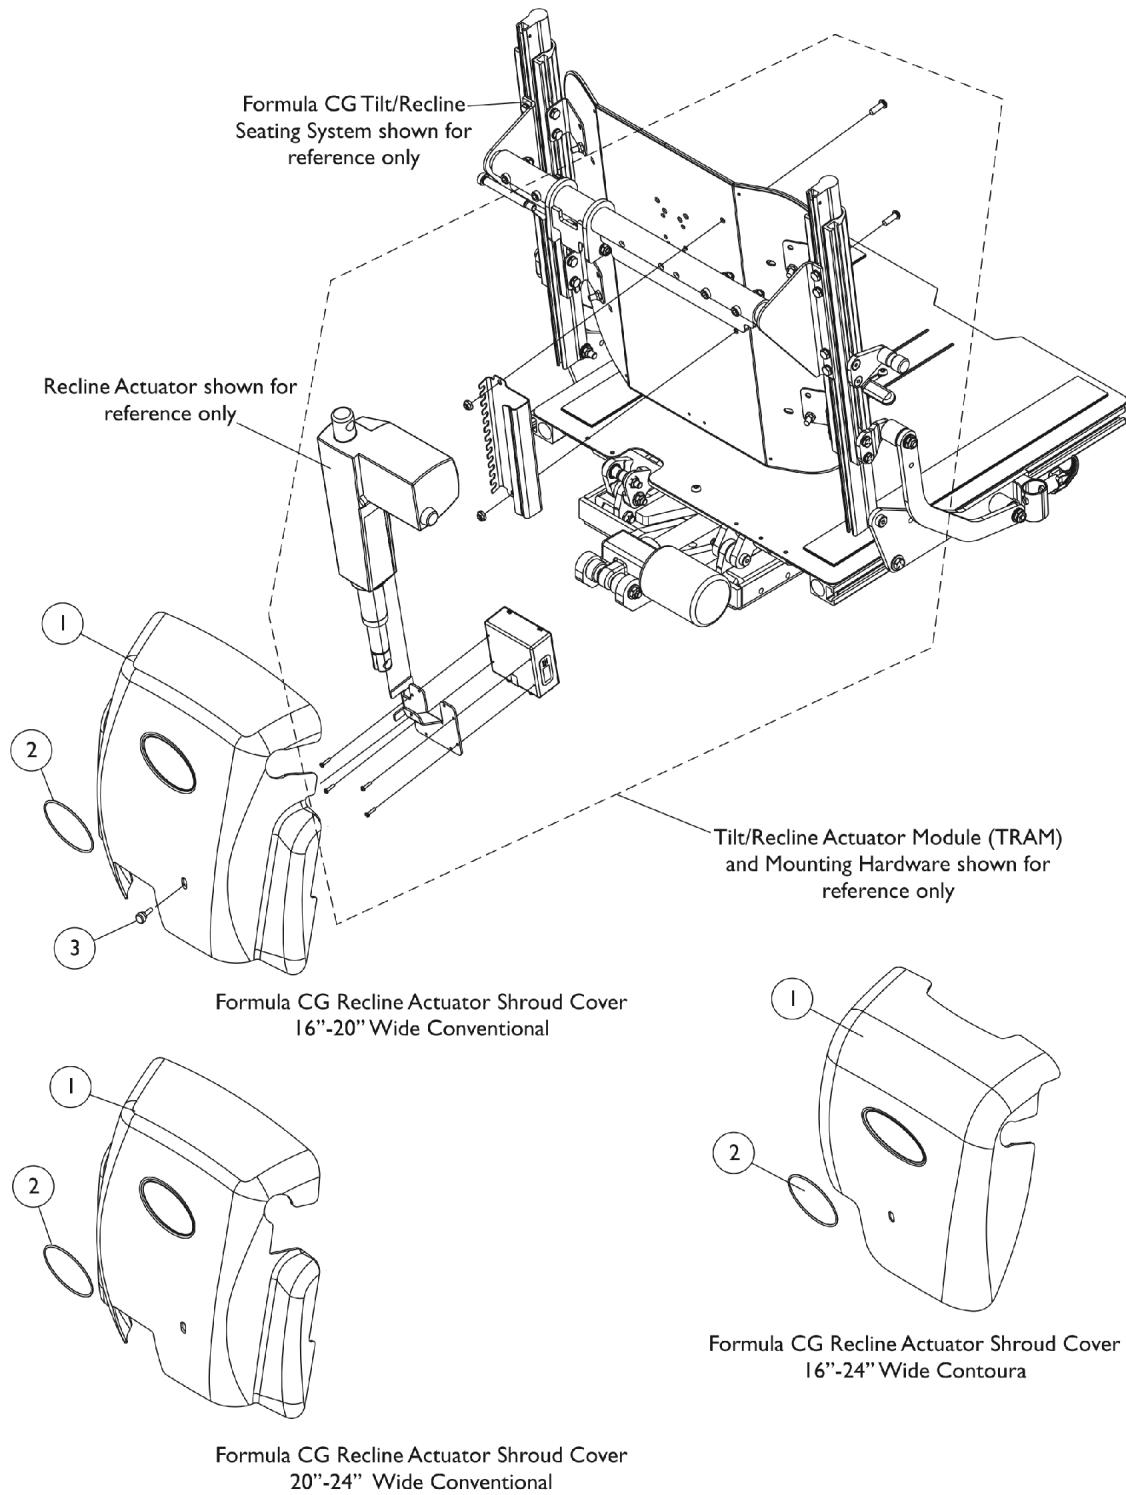

Shroud Covers, Recline Actuator

Formula (CGR/CGTR) w/ Conventional or Contoura For TDX SP/SP-GT/SR/ (3G Storm After 12/9/07)

Shroud Covers, Recline Actuator

Formula (CGR/CGTR) w/ Conventional or Contoura For TDX SP/SP-GT/SR/
(3G Storm After 12/9/07)

Item Number	Note	Part Number	Description	Quantity Per	
				Package	Assembly
1		1148698	Cover with Decal, Conventional (16 - 20" W)	1	1
1		1147139	Cover with Decal, Conventional (20 - 24" W)	1	1
1		1147959	Cover with Decal, Contoura (16 - 24" W)	1	1
3		1117240	Screw, Thumb (#10-32 x 1/2")	1	1