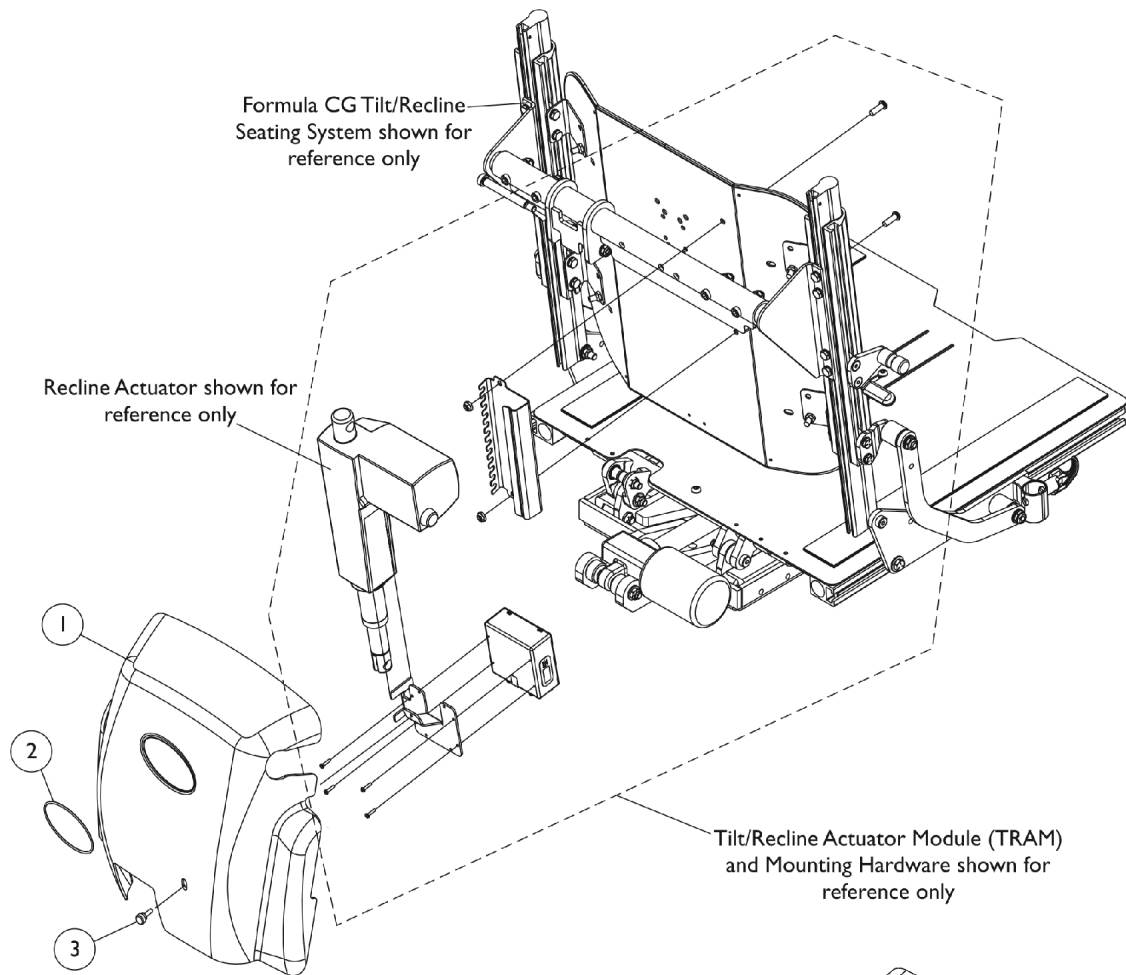

Shroud Covers, Recline Actuator

Conv. & Contoura - TDX SP/SP-GT/SR (3G Storm After 12/9/07)

Formula CG Recline Actuator Shroud Cover
16"-20" Wide Conventional

Formula CG Recline Actuator Shroud Cover
16"-24" Wide Contoura

Formula CG Recline Actuator Shroud Cover
20"-24" Wide Conventional

Shroud Covers, Recline Actuator

Conv. & Contoura - TDX SP/SP-GT/SR (3G Storm After 12/9/07)

Item Number	Note	Part Number	Description	Quantity Per	
				Package	Assembly
1		1148698	Cover with Decal, Conventional (16 - 20" W)	1	1
1		1147139	Cover with Decal, Conventional (20 - 24" W)	1	1
1		1147959	Cover with Decal, Contoura (16 - 24" W)	1	1
3		1117240	Screw, Thumb (#10-32 x 1/2")	1	1