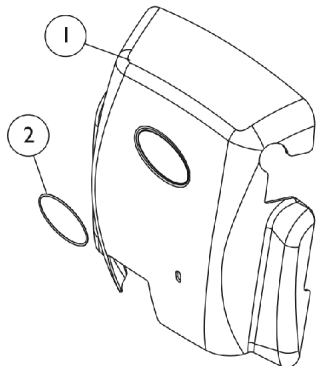

Shroud Covers, Recline Actuator

Conv. & Contoura - TDX SP/SP-GT/SR (3G Storm After 12/9/07)

Formula CG Recline Actuator Shroud Cover
16"-20" Wide Conventional

Formula CG Recline Actuator Shroud Cover
16"-24" Wide Contoura

Formula CG Recline Actuator Shroud Cover
20"-24" Wide Conventional

Shroud Covers, Recline Actuator

Conv. & Contoura - TDX SP/SP-GT/SR (3G Storm After 12/9/07)

Item Number	Note	Part Number	Description	Quantity Per	
				Package	Assembly
1		1148698	Cover with Decal, Conventional (16 - 20" W)	1	1
1		1147139	Cover with Decal, Conventional (20 - 24" W)	1	1
1		1147959	Cover with Decal, Contoura (16 - 24" W)	1	1
3		1117240	Screw, Thumb (#10-32 x 1/2")	1	1