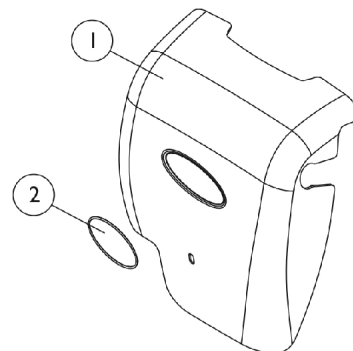

Shroud Covers, Recline Actuator

Conv. & Contoura - TDX SP/SP-GT/SR (3G Storm After 12/9/07)

Formula CG Recline Actuator Shroud Cover
16"-20" Wide Conventional

Formula CG Recline Actuator Shroud Cover
16"-24" Wide Contoura

Formula CG Recline Actuator Shroud Cover
20"-24" Wide Conventional

Shroud Covers, Recline Actuator

Conv. & Contoura - TDX SP/SP-GT/SR (3G Storm After 12/9/07)

Item Number	Note	Part Number	Description	Quantity Per	
				Package	Assembly
1		1148698	Cover with Decal, Conventional (16 - 20" W)	1	1
1		1147139	Cover with Decal, Conventional (20 - 24" W)	1	1
1		1147959	Cover with Decal, Contoura (16 - 24" W)	1	1
3		1117240	Screw, Thumb (#10-32 x 1/2")	1	1