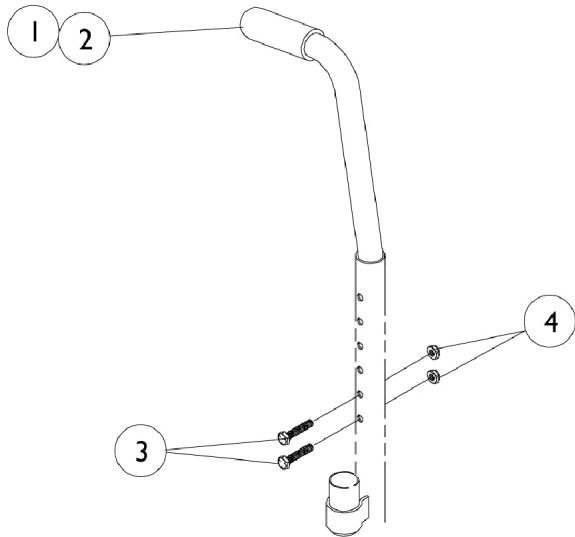

Back Canes and Headrest Extension (9110L)

Back Canes and Headrest Extension (9110L)

Item Number	Note	Part Number	Description	Quantity Per	
				Package	Assembly
1		1028372	Back Cane Assembly, 10 Degree Bend	1	2
2		1006229	Grip, Foam (8")	1	2
3		1057955	Screw, Hex Head (1/4-20 x 1-1/4")	1	4
4		1025195	Locknut (1/4-20)	1	4
5		1027095	Plug Button, Black (7/8")	1	2
6		1054605-NLA	NLA - Tube, Headrest Extension	1	2
7		1028756-NLA	NLA - Tube, Insert	1	2
8		1028752-NLA	NLA - Bracket, Headrest, Black - Right	1	2
8		1028753	Bracket, Headrest, Black - Left	1	2
9		1028484	Screw, Phillips Pan Head Tap (#10-32 x 1/2")	1	2
10	A	1054612-NLA	NLA - Bracketry, Headrest, Black	2	1
11		1031095	Screws with Washers (#10-16 x 7/8")	1	4
11		1076284	Screw w/ Washer (#10 x 7/8")	4	1

NOTE: A - Includes items 5-9