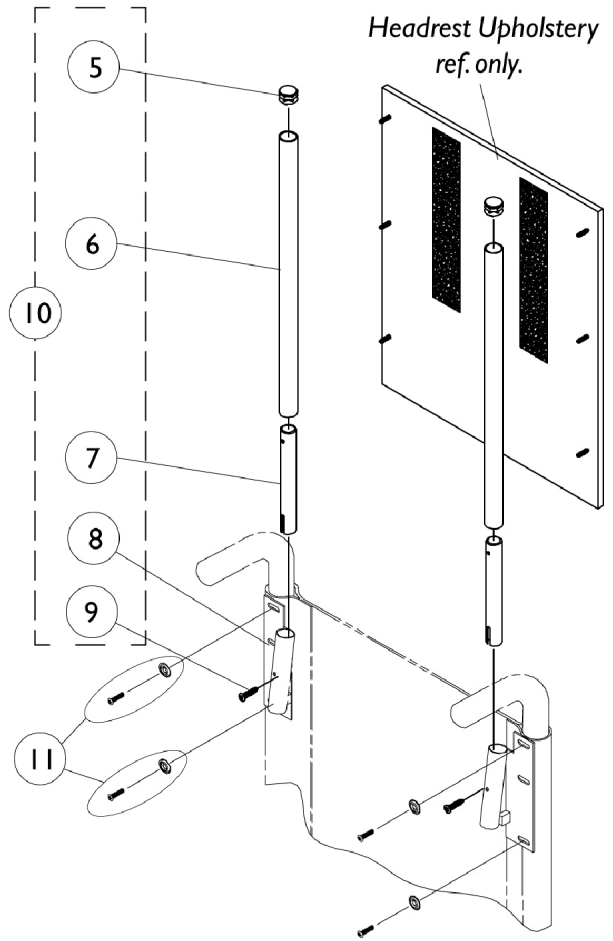

Back Canes and Headrest Extension (9110L)

Back Canes and Headrest Extension (9110L)

Item Number	Note	Part Number	Description	Quantity Per	
				Package	Assembly
1		1028372	Back Cane Assembly, 10 Degree Bend	1	2
2		1006229	Grip, Foam (8")	1	2
3		1057955	Screw, Hex Head (1/4-20 x 1-1/4")	1	4
4		1025195	Locknut (1/4-20)	1	4
5		1027095	Plug Button, Black (7/8")	1	2
6		1054605-NLA	NLA - Tube, Headrest Extension	1	2
7		1028756-NLA	NLA - Tube, Insert	1	2
8		1028752-NLA	NLA - Bracket, Headrest, Black - Right	1	2
8		1028753	Bracket, Headrest, Black - Left	1	2
9		1028484	Screw, Phillips Pan Head Tap (#10-32 x 1/2")	1	2
10	A	1054612-NLA	NLA - Bracketry, Headrest, Black	2	1
11		1031095	Screws with Washers (#10-16 x 7/8")	1	4
11		1076284	Screw w/ Washer (#10 x 7/8")	4	1

NOTE: A - Includes items 5-9