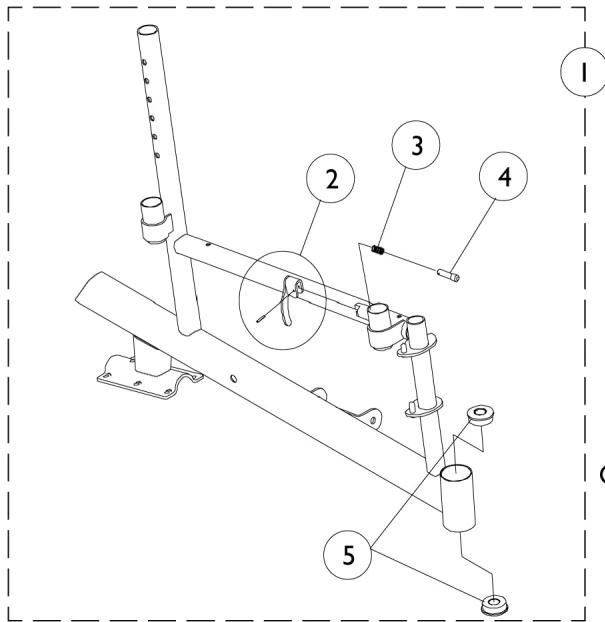

Side Frames and Hardware

Side Frames and Hardware

Item #1 Side Frames

#1 Side Frames	Part Number
Adult 14", 16", 18" 20" Wide - Right	8881057898-NLA See Note(s) B, A
Adult 14", 16", 18" 20" Wide - Left	8881057899-NLA See Note(s) A, B
Hemi 16", 18" 20" Wide - Right	8881057931-NLA See Note(s) B, A
Hemi 16", 18" 20" Wide - Left	8881057932-NLA See Note(s) B, A

NOTE: A - Specify frame color when ordering, see page titled "Frame Finishes, Touch-Up Paints and Upholstery Options."
B - Decals not included with frame, see page titled "Packaging, Literature and Decals".

Item Number	Note	Part Number	Description	Quantity Per	
				Package	Assembly
1		See Chart	#1 Side Frames and Hardware	1	1
2		1090768	Kit, Lock Handle w/Rivets (Pair)	2	1
3		47471X074	Spring, Arm Lock	1	1
4		1028594	Pin, Arm Lock, Black	1	1
5		40117X006	Bearing (5/8")	1	2
6		1059371-NLA	NLA - Cap, End, Oval	1	1
7	A	1085124-NLA	NLA - Screw, Socket Flat Head (#10-32 x 1-3/4")	1	1
8		1007541	Clamp, Seat	1	2
9	A	1085134-NLA	NLA - Screw, Socket Flat Head (#10-32 x 1-5/8")	1	1
10		1027095	Plug Button, Black (7/8")	1	1
11		1025731	Locknut (#10-32)	1	2
12		1058520-NLA	NLA - Fastener, Panel Snap-In	1	1

NOTE: A - Screws changed 9/16/99 and serves as a direct replacement for chairs manufactured Before 9/16/99.