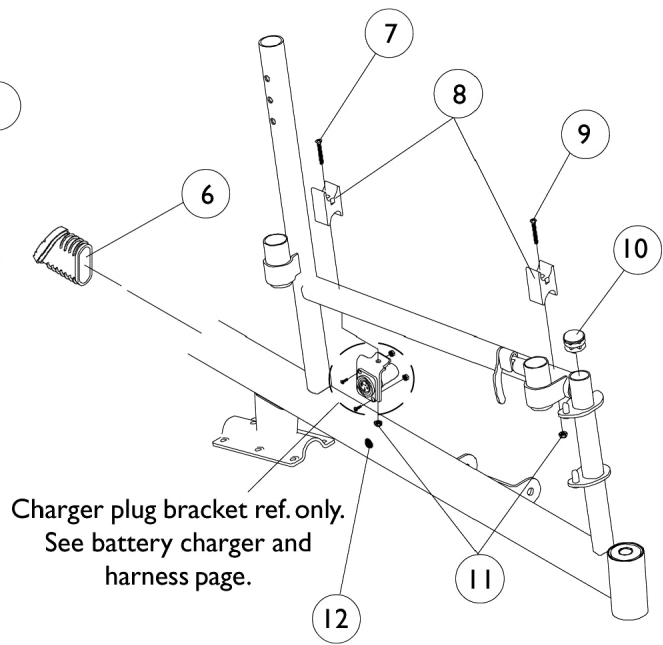

Side Frames and Hardware

Side Frames and Hardware

Item #1 Side Frames

#1 Side Frames	Part Number
Adult 14", 16", 18" 20" Wide - Right	8881057898-NLA See Note(s) B, A
Adult 14", 16", 18" 20" Wide - Left	8881057899-NLA See Note(s) A, B
Hemi 16", 18" 20" Wide - Right	8881057931-NLA See Note(s) B, A
Hemi 16", 18" 20" Wide - Left	8881057932-NLA See Note(s) B, A

NOTE: A - Specify frame color when ordering, see page titled "Frame Finishes, Touch-Up Paints and Upholstery Options."
B - Decals not included with frame, see page titled "Packaging, Literature and Decals".

Item Number	Note	Part Number	Description	Quantity Per	
				Package	Assembly
1		See Chart	#1 Side Frames and Hardware	1	1
2		1090768	Kit, Lock Handle w/Rivets (Pair)	2	1
3		47471X074	Spring, Arm Lock	1	1
4		1028594	Pin, Arm Lock, Black	1	1
5		40117X006	Bearing (5/8")	1	2
6		1059371-NLA	NLA - Cap, End, Oval	1	1
7	A	1085124-NLA	NLA - Screw, Socket Flat Head (#10-32 x 1-3/4")	1	1
8		1007541	Clamp, Seat	1	2
9	A	1085134-NLA	NLA - Screw, Socket Flat Head (#10-32 x 1-5/8")	1	1
10		1027095	Plug Button, Black (7/8")	1	1
11		1025731	Locknut (#10-32)	1	2
12		1058520-NLA	NLA - Fastener, Panel Snap-In	1	1

NOTE: A - Screws changed 9/16/99 and serves as a direct replacement for chairs manufactured Before 9/16/99.