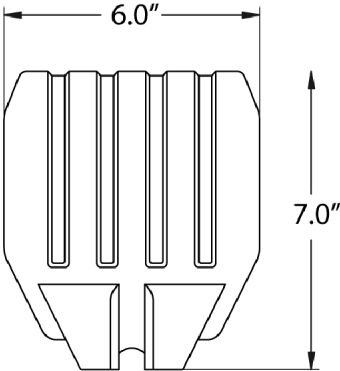

Pivot/Slide Tube w/ Footplate Assembly - Composite - 1651

Small Footplate

Medium Footplate

Large Footplate

Pivot/Slide Tube w/ Footplate Assembly - Composite - 1651

60 Degree	Small	Small	Medium	Medium	Large	Large	
13" - 19"	Long	2" Longer	Long	2" Longer	Long	2" Longer	
J Curved End	14"	14"	15" - 16"	15" - 16"	17" - 22"	17-22"	
	N/A	N/A	1028387	N/A	1028383	N/A	Right
	N/A	N/A	1028388	N/A	1028384	N/A	Left
60 Degree MFX	Small	Medium	Large				
9-3/4" - 14"	Short	Short	Short				
J Curved End	14"	15" - 16"	17" - 22"				
	N/A	1028385-NLA	1028381-NLA				
	N/A	1028386-NLA	1028382-NLA				
70 Degree	Small	Small	Medium	Medium	Large	Large	
14" - 19"	Short	2" Longer	Short	2" Longer	Short	2" Longer	
J Straight	14"	14"	15" - 16"	15" - 16"	17" - 22"	N/A	
	1042784-NLA	N/A	1042786	N/A	1042788	N/A	Right
	1042785-NLA	N/A	1042787	N/A	1042789		Left
70 Degree Tapered	Small	Small	Medium	Medium	Large	Large	
14-1/2" - 19-1/2"	Short	2" Longer	Short	2" Longer	Short	2" Longer	
J Straight	16" - 17"	16" - 17"	18" - 19"	18" - 19"	20" - 22"	20" - 22"	
	N/A	N/A	1042786	N/A	1042788	N/A	Right
	N/A	N/A	1042787	N/A	1042789	N/A	Left

Pivot/Slide Tube w/ Footplate Assembly - Composite - 1651

Item Number	Note	Part Number	Description	Quantity Per	
				Package	Assembly
1		1026879	Footplate, Composite, Small, Black (6" W x 6" L)	1	1
1		1026880	Footplate, Composite, Medium, Black (7" W x 6" L)	1	1
1		1026881	Footplate, Composite, Large, Black (8" W x 6" L)	1	1
2		60285X006	Screw, Socket Head (1/4-20 x 2-1/4")	1	1
		1025195	Locknut (1/4-20)	1	1
		1027097	Plug Button, Black (3/4")	1	1
		1025457	Spacer, Coved (1/4 x 3/4 x 11/32")	1	2
		1026703	Kit, Pivot/Slide Tube Mounting Hardware (Pair)	1	1
		See Chart	1651 Composite Footplates and Pivot Tubes Assemblies	1	1