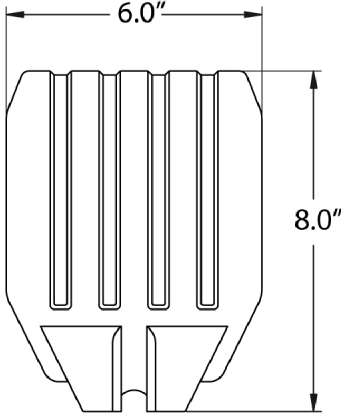

Pivot/Slide Tube w/ Footplate Assembly - Composite - 1651

Small Footplate

Medium Footplate

Large Footplate

Pivot/Slide Tube w/ Footplate Assembly - Composite - 1651

60 Degree	Small	Small	Medium	Medium	Large	Large	
13" - 19"	Long	2" Longer	Long	2" Longer	Long	2" Longer	
J Curved End	14"	14"	15" - 16"	15" - 16"	17" - 22"	17-22"	
	N/A	N/A	1028387	N/A	1028383	N/A	Right
	N/A	N/A	1028388	N/A	1028384	N/A	Left
60 Degree MFX	Small	Medium	Large				
9-3/4" - 14"	Short	Short	Short				
J Curved End	14"	15" - 16"	17" - 22"				
	N/A	1028385-NLA	1028381-NLA				
	N/A	1028386-NLA	1028382-NLA				
70 Degree	Small	Small	Medium	Medium	Large	Large	
14" - 19"	Short	2" Longer	Short	2" Longer	Short	2" Longer	
J Straight	14"	14"	15" - 16"	15" - 16"	17" - 22"	N/A	
	1042784-NLA	N/A	1042786	N/A	1042788	N/A	Right
	1042785-NLA	N/A	1042787	N/A	1042789		Left
70 Degree Tapered	Small	Small	Medium	Medium	Large	Large	
14-1/2" - 19-1/2"	Short	2" Longer	Short	2" Longer	Short	2" Longer	
J Straight	16" - 17"	16" - 17"	18" - 19"	18" - 19"	20" - 22"	20" - 22"	
	N/A	N/A	1042786	N/A	1042788	N/A	Right
	N/A	N/A	1042787	N/A	1042789	N/A	Left

Pivot/Slide Tube w/ Footplate Assembly - Composite - 1651

Item Number	Note	Part Number	Description	Quantity Per	
				Package	Assembly
1		1026879	Footplate, Composite, Small, Black (6" W x 6" L)	1	1
1		1026880	Footplate, Composite, Medium, Black (7" W x 6" L)	1	1
1		1026881	Footplate, Composite, Large, Black (8" W x 6" L)	1	1
2		60285X006	Screw, Socket Head (1/4-20 x 2-1/4")	1	1
		1025195	Locknut (1/4-20)	1	1
		1027097	Plug Button, Black (3/4")	1	1
		1025457	Spacer, Coved (1/4 x 3/4 x 11/32")	1	2
		1026703	Kit, Pivot/Slide Tube Mounting Hardware (Pair)	1	1
		See Chart	1651 Composite Footplates and Pivot Tubes Assemblies	1	1