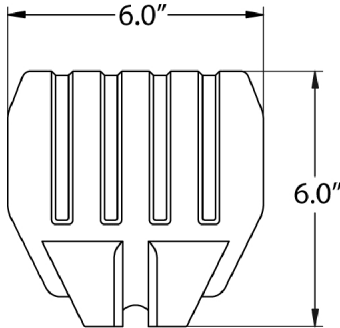

Pivot/Slide Tube w/ Footplate Assembly - Composite - 1651

Small Footplate

Medium Footplate

Large Footplate

Pivot/Slide Tube w/ Footplate Assembly - Composite - 1651

60 Degree	Small	Small	Medium	Medium	Large	Large	
13" - 19"	Long	2" Longer	Long	2" Longer	Long	2" Longer	
J Curved End	14"	14"	15" - 16"	15" - 16"	17" - 22"	17-22"	
	N/A	N/A	1028387	N/A	1028383	N/A	Right
	N/A	N/A	1028388	N/A	1028384	N/A	Left
60 Degree MFX	Small	Medium	Large				
9-3/4" - 14"	Short	Short	Short				
J Curved End	14"	15" - 16"	17" - 22"				
	N/A	1028385-NLA	1028381-NLA				
	N/A	1028386-NLA	1028382-NLA				
70 Degree	Small	Small	Medium	Medium	Large	Large	
14" - 19"	Short	2" Longer	Short	2" Longer	Short	2" Longer	
J Straight	14"	14"	15" - 16"	15" - 16"	17" - 22"	N/A	
	1042784-NLA	N/A	1042786	N/A	1042788	N/A	Right
	1042785-NLA	N/A	1042787	N/A	1042789		Left
70 Degree Tapered	Small	Small	Medium	Medium	Large	Large	
14-1/2" - 19-1/2"	Short	2" Longer	Short	2" Longer	Short	2" Longer	
J Straight	16" - 17"	16" - 17"	18" - 19"	18" - 19"	20" - 22"	20" - 22"	
	N/A	N/A	1042786	N/A	1042788	N/A	Right
	N/A	N/A	1042787	N/A	1042789	N/A	Left

Pivot/Slide Tube w/ Footplate Assembly - Composite - 1651

Item Number	Note	Part Number	Description	Quantity Per	
				Package	Assembly
1		1026879	Footplate, Composite, Small, Black (6" W x 6" L)	1	1
1		1026880	Footplate, Composite, Medium, Black (7" W x 6" L)	1	1
1		1026881	Footplate, Composite, Large, Black (8" W x 6" L)	1	1
2		60285X006	Screw, Socket Head (1/4-20 x 2-1/4")	1	1
		1025195	Locknut (1/4-20)	1	1
		1027097	Plug Button, Black (3/4")	1	1
		1025457	Spacer, Coved (1/4 x 3/4 x 11/32")	1	2
		1026703	Kit, Pivot/Slide Tube Mounting Hardware (Pair)	1	1
		See Chart	1651 Composite Footplates and Pivot Tubes Assemblies	1	1