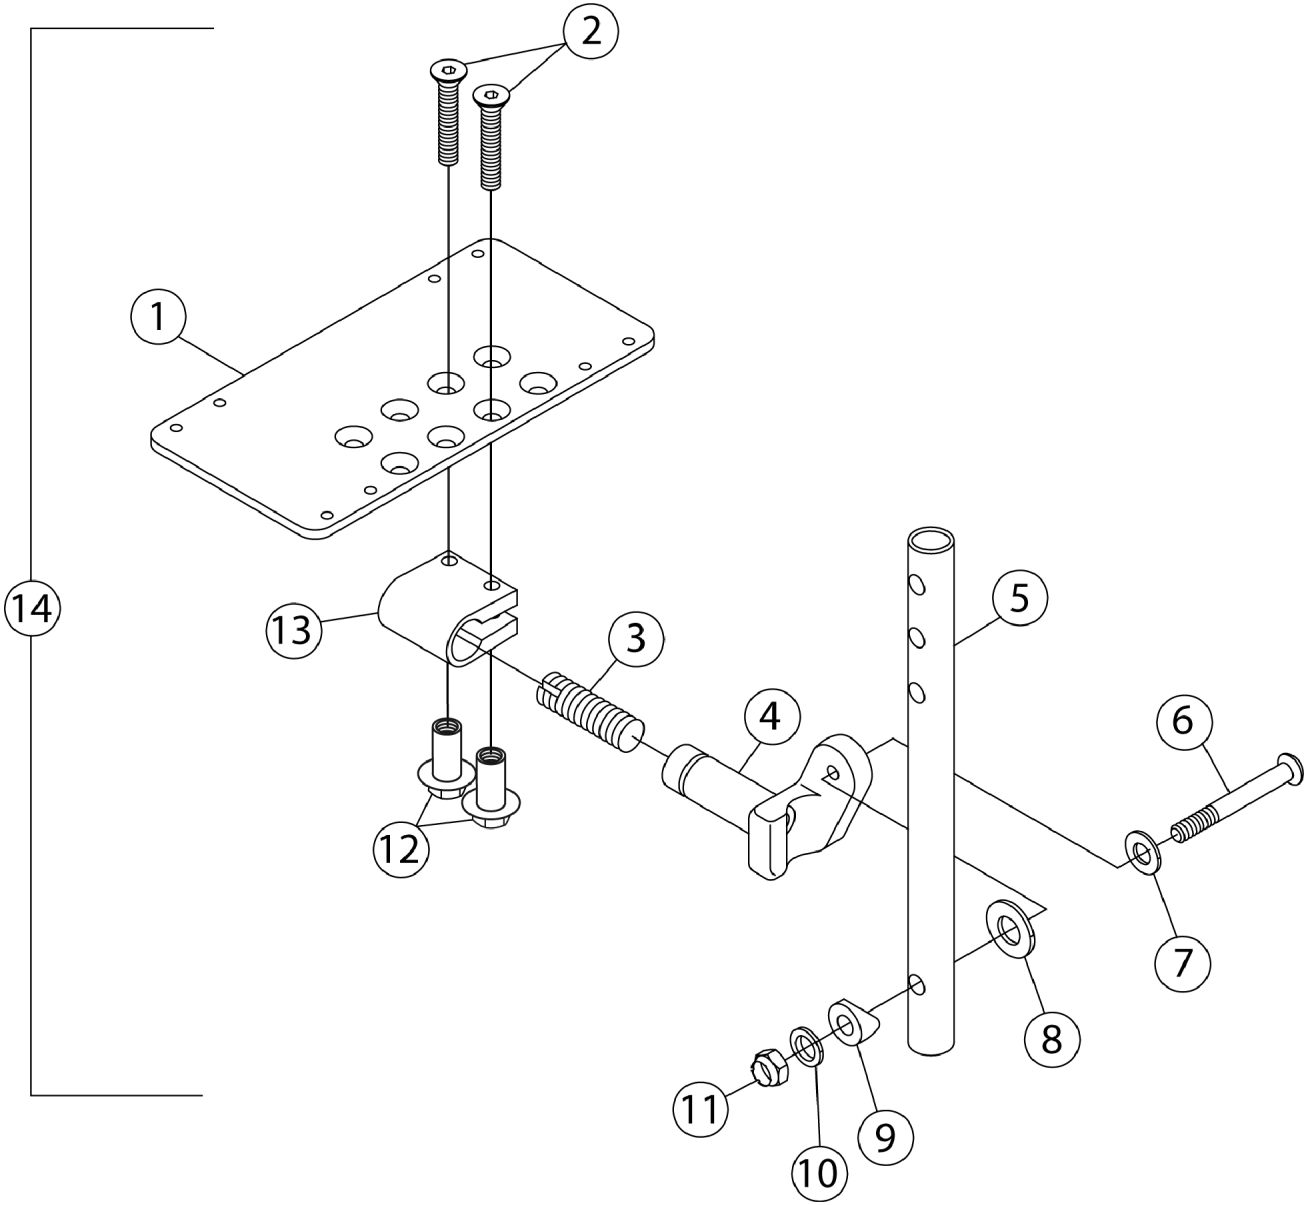

**Pivot/Slide Tube w/ Adjustable Angle Footplates - AT5543  
- 60 Degree, 60 Degree MFX & 70 Degree Swingaway  
Supports w/ Straight Slide Tube**

## Pivot/Slide Tube w/ Adjustable Angle Footplates - AT5543 - 60 Degree, 60 Degree MFX & 70 Degree Swingaway Supports w/ Straight Slide Tube

Item Number	Note	Part Number	Description	Quantity Per	
				Package	Assembly
1		1060425-NLA	NLA - Footplate, Adjustable Angle, Small, Black (3-1/4" W x 8" L)	1	1
		1060426-NLA	NLA - Footplate, Adjustable Angle, Medium, Black (4-1/4" W x 8" L)	1	1
		1060427-NLA	NLA - Footplate, Adjustable Angle, Large, Black (5-1/4" W x 8" L)	1	1
		1062568	Footplate, Extra Large Adjustable Angle (6-1/4" W x 8" L)	1	1
2		1029545	Screw, Socket Flat Head (1/4-20 x 3/4")	1	1
3		1048816	Screw, Nylon Adjustment (1/2-13 x 7/8")	1	1
4		1052102	Hinge, Footplate - Right	1	1
		1052103	Hinge, Footplate - Left	1	1
5		1120379	Tube, Pivot/Slide, Straight, Aluminium, Black (9-7/8" L)	1	1
		1120385	Tube, Pivot/Slide, Straight - Black (11-7/8" L)	1	1
6		1022831	Screw, Socket Button Head (1/4-20 x 1-7/8")	1	1
7		1026900	Washer (1/4 x 23/32 x 1/16")	1	1
8		1016301	Washer, Nylon (5/16 x 7/8 x 1/8")	1	1
9		1025457	Spacer, Coved (1/4 x 3/4 x 11/32")	1	1
10		1026907	Washer (1/4 x 1/2 x 1/16")	1	1
11		1025736	Locknut (1/4-20)	1	2
12		1082686	Nut, Barrel, Hex Head (1/4-20 x 11/16")	1	2
13		1058517	Clamp, Footplate	1	1
14		See Chart	#14 60 Degree, 60 Degree MFX, 70 Degree Non-Tapered and ELR's	1	1

### #14 60 Degree, 60 Degree MFX, 70 Degree Non-Tapered and ELR's

Straight Slide Tube (9-7/8")	Right	Left
14-15" Wide (5-1/4" Footplate)	1060432	1060433
16-17" Wide (6-1/4" Footplate)	1062572	1062573
18-22" Wide (7-1/4" Footplate)	1068620	1068621
ALPT Straight Slide Tube (Aluminum 11-7/8")	Right	Left
14-15" Wide (5-1/4" Footplate)	1060440-NLA	1060441
16-17" Wide (6-1/4" Footplate)	1062578	1062579
18-22" Wide (7-1/4" Footplate)	1068622	1068623