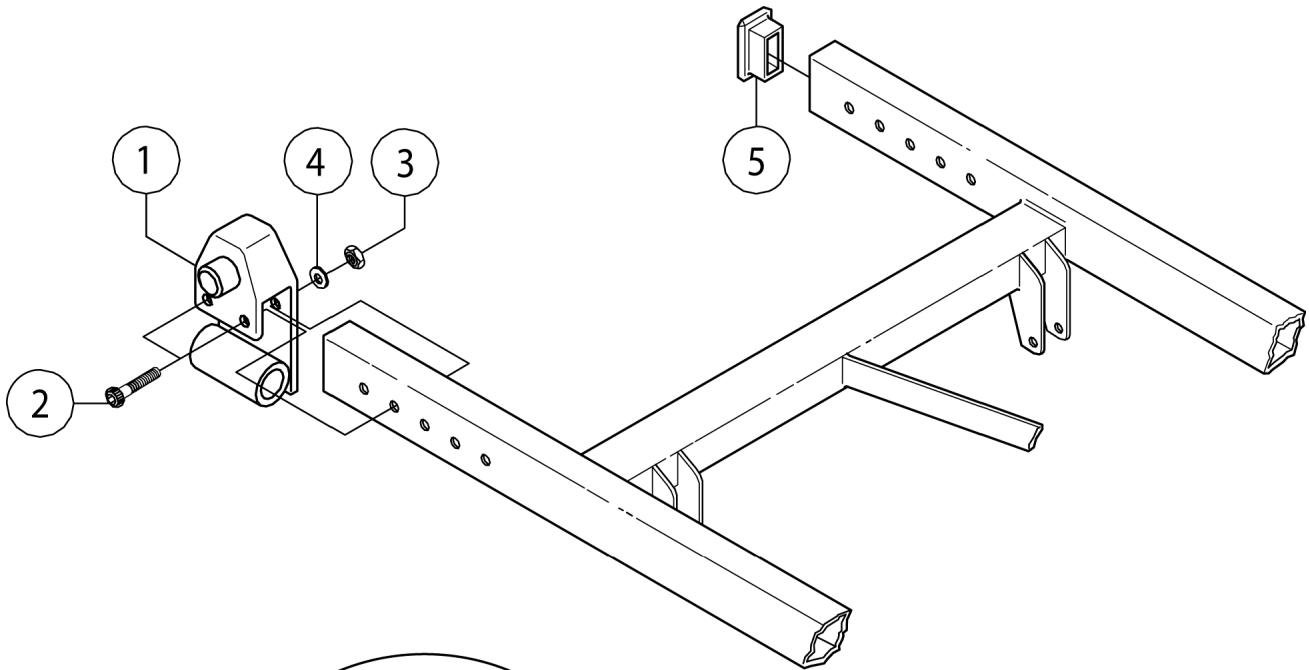

Axle Receiver Assembly

Axle Receiver Assembly

Item Number	Note	Part Number	Description	Quantity Per	
				Package	Assembly
1		440468-1	Axle Receiver Weld Assembly	--	2
2		319112	Bolt, Hex Head (1/4-20 x 1-3/4")	--	4
3		1025736	Locknut (1/4-20)	--	4
4		319476	Washer	--	4
5		360069	Plug (1 x 1-1/2")	--	2