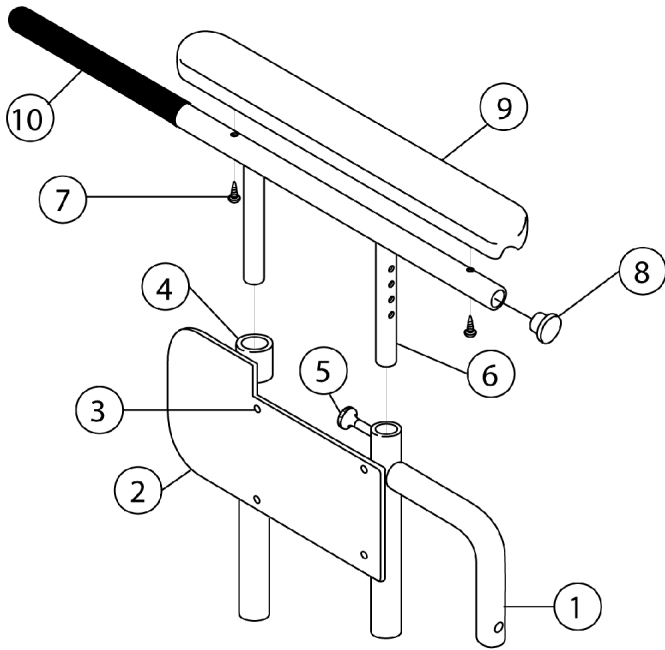

Adjustable Height Arm Assemblies

After 09/2004

ADJUSTABLE HEIGHT
FULL LENGTH ARM

ADJUSTABLE HEIGHT
DESK LENGTH ARM

Adjustable Height Arm Assemblies

After 09/2004

Item Number	Note	Part Number	Description	Quantity Per	
				Package	Assembly
1-5		1072125	Lower Armrest Base Assembly, Black - Right	--	1
1-5		1072126	Lower Armrest Base Assembly, Black - Left	--	1
1		1072647	Lower Armrest Weld Assembly, Black - Right	1	--
1		1072648	Lower Armrest Weld Assembly, Black - Left	1	--
2		1072133	Guard, Skirt - Right	1	--
2		1072134	Guard, Skirt - Left	1	--
3		1028645	Rivet	1	--
4		AG44-NLA	NLA - Silencer (3/4)	1	--
5		ALK	Kit, Arm Lock	1	--
			NLA - Knob, Black	1	1
			Spring, Lift Pin	1	1
			NLA - Pin, Lift	1	1
		1108134-NLA	NLA - Knob, Black	1	1
		1108188-NLA	Spring, Lift Pin	1	1
		1132724-NLA	NLA - Pin, Lift	1	1
6-10		450106	Arm Top Assembly, Full Pad - Right	--	1
6-10		1130082	Arm Top Assembly, Full Pad - Left	--	1
6-10		450105	Arm Top Assembly, Desk Pad - Left	--	1
6-10		1130081	Arm Top Assembly, Desk Pad - Right	--	1
6		440132	Arm Top Weld Assembly Chrome Full Length	1	--
6		440131	Arm Top Weld Assembly Chrome Desk Length	1	--
7		AP6	Screw, Pan Head (#10-24 x 1-1/4")	2	--
8		1027095	Plug Button, Black (7/8")	2	--
9		AP3BLK	Arm Pad, Full Length	1	--
9	B	8881053577	Kit, Arm Pad w/ Screws, Full Length (14" L x 2" W) (Pair)	2	--
9	B	8881011810-NL A	NLA - Arm Pad, Desk Length w/ Law Label	1	--
9	B	8881053578	Kit, Arm Pad w/ Screws, Desk Length (9" L x 2" W) (Pair)	2	--
10		1077274	Grip, Arm Extension	1	--

NOTE: B - Specify U67 Black when ordering.