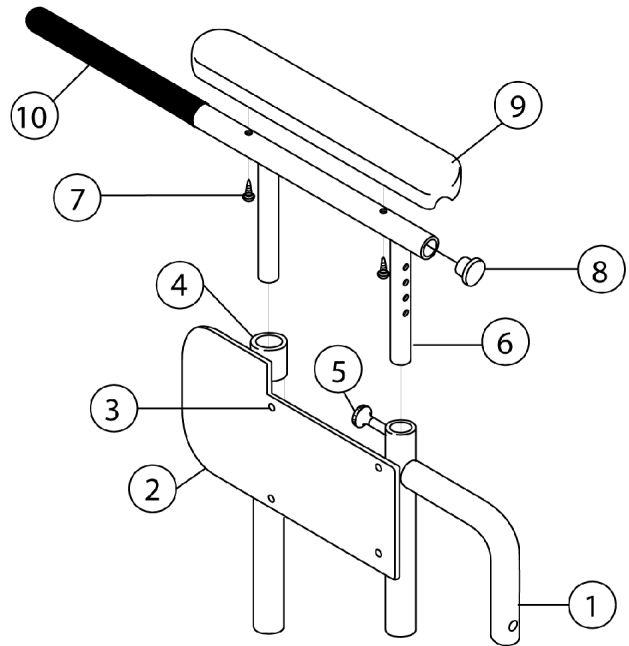

Adjustable Height Arm Assemblies

After 09/2004

ADJUSTABLE HEIGHT
FULL LENGTH ARM

ADJUSTABLE HEIGHT
DESK LENGTH ARM

Adjustable Height Arm Assemblies

After 09/2004

Item Number	Note	Part Number	Description	Quantity Per	
				Package	Assembly
1-5		1072125	Lower Armrest Base Assembly, Black - Right	--	1
1-5		1072126	Lower Armrest Base Assembly, Black - Left	--	1
1		1072647	Lower Armrest Weld Assembly, Black - Right	1	--
1		1072648	Lower Armrest Weld Assembly, Black - Left	1	--
2		1072133	Guard, Skirt - Right	1	--
2		1072134	Guard, Skirt - Left	1	--
3		1028645	Rivet	1	--
4		AG44-NLA	NLA - Silencer (3/4)	1	--
5		ALK	Kit, Arm Lock	1	--
			NLA - Knob, Black	1	1
			Spring, Lift Pin	1	1
			NLA - Pin, Lift	1	1
		1108134-NLA	NLA - Knob, Black	1	1
		1108188-NLA	Spring, Lift Pin	1	1
		1132724-NLA	NLA - Pin, Lift	1	1
6-10		450106	Arm Top Assembly, Full Pad - Right	--	1
6-10		1130082	Arm Top Assembly, Full Pad - Left	--	1
6-10		450105	Arm Top Assembly, Desk Pad - Left	--	1
6-10		1130081	Arm Top Assembly, Desk Pad - Right	--	1
6		440132	Arm Top Weld Assembly Chrome Full Length	1	--
6		440131	Arm Top Weld Assembly Chrome Desk Length	1	--
7		AP6	Screw, Pan Head (#10-24 x 1-1/4")	2	--
8		1027095	Plug Button, Black (7/8")	2	--
9		AP3BLK	Arm Pad, Full Length	1	--
9	B	8881053577	Kit, Arm Pad w/ Screws, Full Length (14" L x 2" W) (Pair)	2	--
9	B	8881011810-NL A	NLA - Arm Pad, Desk Length w/ Law Label	1	--
9	B	8881053578	Kit, Arm Pad w/ Screws, Desk Length (9" L x 2" W) (Pair)	2	--
10		1077274	Grip, Arm Extension	1	--

NOTE: B - Specify U67 Black when ordering.