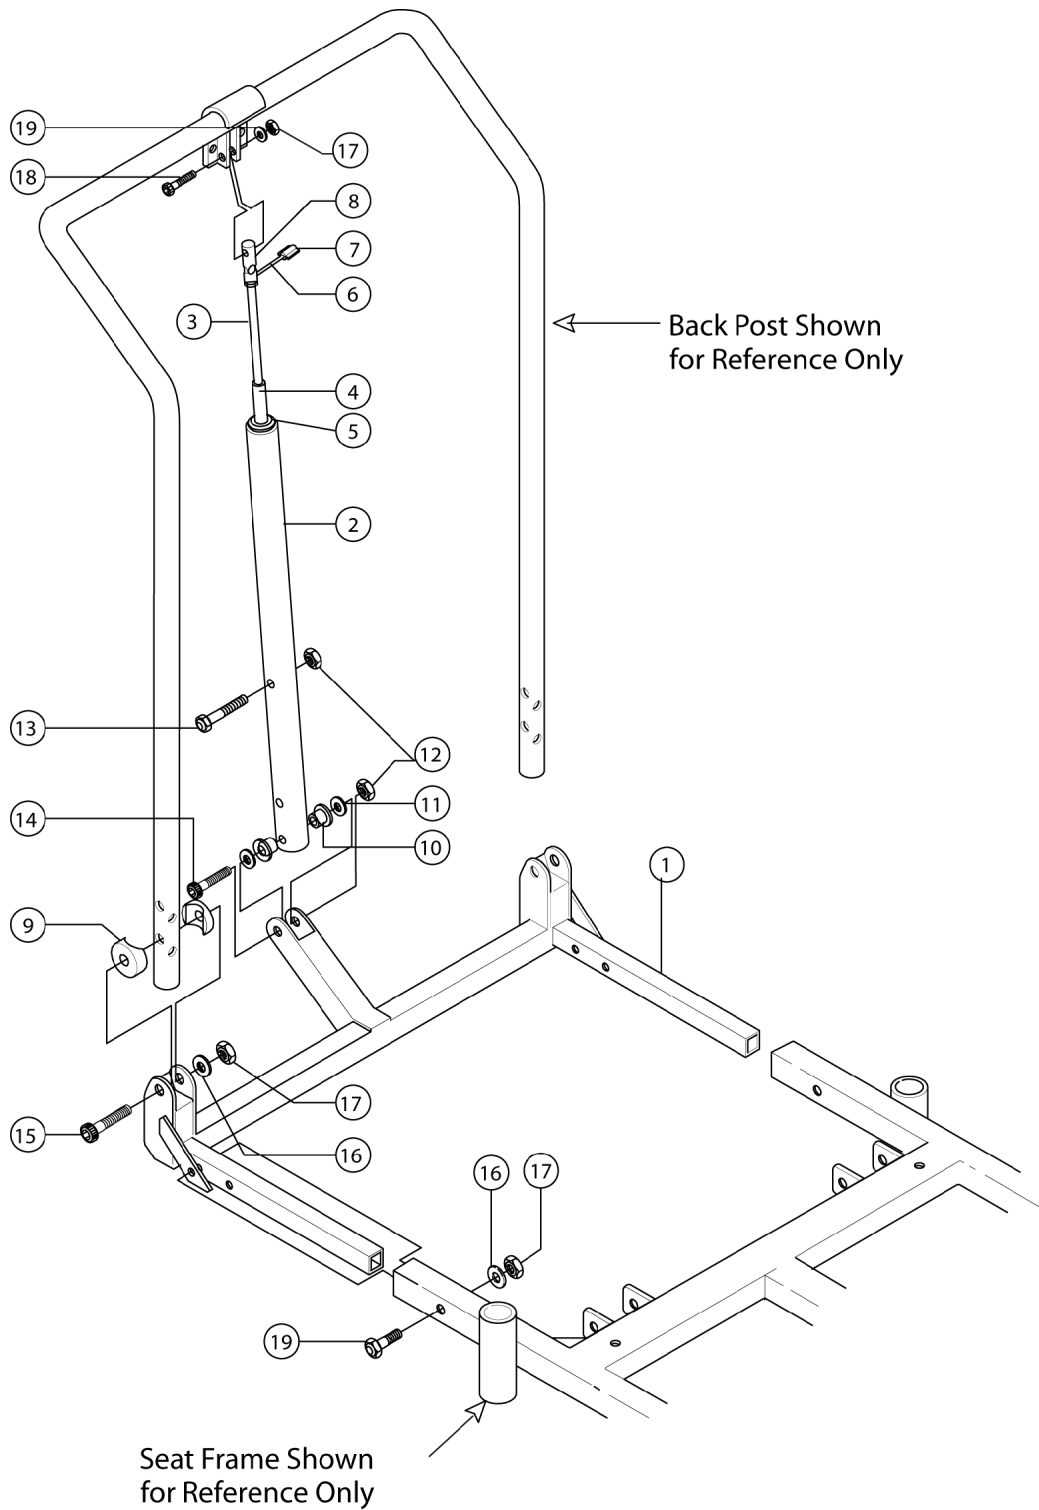

# Recline Back Assembly

## Recline Back Assembly

Item Number	Note	Part Number	Description	Quantity Per	
				Package	Assembly
1		440347-15	Frame, Recline, Back, Black (15" W)	--	1
1		440347-16	Frame, Recline, Back, Black (16" W)	--	1
1		440347-17	Frame, Recline, Back, Black (17" W)	--	1
1		440347-18	Frame, Recline, Back, Black (18" W)	--	1
1		440347-19	Frame, Recline, Back, Black (19" W)	--	1
1		440347-20	Frame, Recline, Back, Black (20" W)	--	1
2		440462	Tube, Extender (20" and 24" Back Height)	--	1
3-19		440342	Kit, Recline Back Hardware	--	1
3		1050154	Cylinder, Lock, Recline	--	1
4		440464	Spacer Bushing	--	1
5		361500	Washer (10.5mm I.D. x 25mm O.D. x 4mm)	--	1
6		361495	Handle, Clevis	--	1
7		361496	Handle, Grip	--	1
8		361494	End, Clevis	--	1
9		361502	Spacer, Coved (5/16 x 3/4 x 7/16")	--	4
10		361550	Bearing, Nylon	--	2
11		1025704	Washer, Flat (5/16 x 5/8 x 1/16")	--	2
12		1026158	Locknut (5/16-18)	--	2
13		319156	Bolt, Hex Head (5/16 - 18-1/34")	--	1
14		1042484-NLA	NLA - Screw, Hex Head (5/16-18 x 2")	--	1
15		360114	Screw, Shoulder Hex Socket (5/16 x 1-1/4")	--	2
16		319476	Washer	--	5
17		1025736	Locknut (1/4-20)	--	5
18		360111	Screw, Shoulder Hex Socket (5/16 x 3/4")	--	1
19		1030949	Screw, Hex Head (1/4-20 x 1-1/2")	--	2